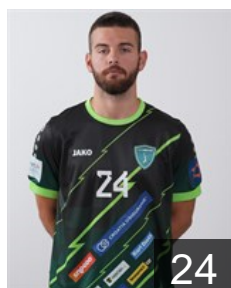

EHF Club Competition – Delegation list

EHF European League Men 2025/26

CRO RK Nexe - Players

CRO

Kuže Tin

Position: Centre Back
Place of birth: Osijek
Date of birth: 01.09.2001
Height: 183 cm
Weight: 82 kg