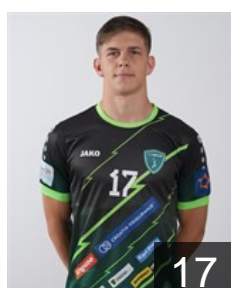

CRO

Moslavac Matko

Position: Left Back
Place of birth: Virovitica
Date of birth: 15.02.2007
Height: 190 cm
Weight: 85 kg