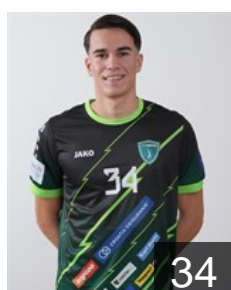

EHF Club Competition – Delegation list

EHF European League Men 2025/26

 CRO RK Nexe - Players

MNE

Bakic Aleksandar

Position: Left Wing
Place of birth: ANDRIJEVICA
Date of birth: 03.09.2000
Height: 194 cm
Weight: 88 kg

CRO

Barbic Ivan

Position: Left Wing
Place of birth: Rijeka
Date of birth: 01.10.2002
Height: 184 cm
Weight: 82 kg

CRO

Barišić Petar

Position: Right Wing
Place of birth: Nasice
Date of birth: 30.08.2008
Height: 185 cm
Weight: 84 kg

ESP

Cenic Stamenkovic A.

Position: Right Back
Place of birth: Leskovac
Date of birth: 11.01.2003
Height: 200 cm
Weight: 93 kg

SRB

Cenic Ognjen

Position: Centre Back
Place of birth: Leskovac
Date of birth: 30.07.2006
Height: 190 cm
Weight: 80 kg

CRO

Culo Josip

Position: Centre Back
Place of birth: Zagreb
Date of birth: 07.02.2008
Height: 196 cm
Weight: 83 kg

BIH

Haseljic Ibrahim

Position: Right Wing
Place of birth: Tuzla
Date of birth: 14.01.1998
Height: 192 cm
Weight: 92 kg