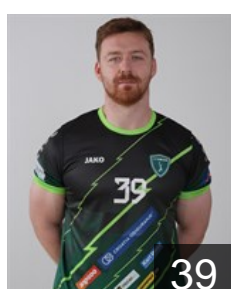

## Serdar Predrag

Position: Goalkeeper  
Place of birth: Nasice  
Date of birth: 27.12.2006  
Height: 198 cm  
Weight: 91 kg

 CRO

## Štrlek Manuel

Position: Left Wing  
Place of birth: Zagreb  
Date of birth: 01.12.1988  
Height: 185 cm  
Weight: 86 kg

 CRO