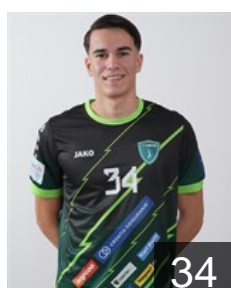

## Bakic Aleksandar

Position: Left Wing  
Place of birth: ANDRIJEVICA  
Date of birth: 03.09.2000  
Height: 194 cm  
Weight: 88 kg

CRO

## Barbic Ivan

Position: Left Wing  
Place of birth: Rijeka  
Date of birth: 01.10.2002  
Height: 184 cm  
Weight: 82 kg

CRO

## Barišić Petar

Position: Right Wing  
Place of birth: Nasice  
Date of birth: 30.08.2008  
Height: 185 cm  
Weight: 84 kg

ESP

## Cenic Stamenkovic A.

Position: Right Back  
Place of birth: Leskovac  
Date of birth: 11.01.2003  
Height: 200 cm  
Weight: 93 kg

SRB