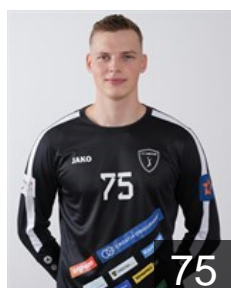

ESP

Cenic Stamenkovic A.

Position: Right Back
Place of birth: Leskovac
Date of birth: 11.01.2003
Height: 200 cm
Weight: 93 kg

SRB

Cenic Ognjen

Position: Centre Back
Place of birth: Leskovac
Date of birth: 30.07.2006
Height: 190 cm
Weight: 80 kg

CRO

Culo Josip

Position: Centre Back
Place of birth: Zagreb
Date of birth: 07.02.2008
Height: 196 cm
Weight: 83 kg

BIH

Haseljic Ibrahim

Position: Right Wing
Place of birth: Tuzla
Date of birth: 14.01.1998
Height: 192 cm
Weight: 92 kg

CRO

Hromin Loris

Position: Right Wing
Place of birth: Zadar
Date of birth: 13.04.2006
Height: 181 cm
Weight: 72 kg

POL

Jastrzebski Marcel

Position: Goalkeeper
Place of birth: LUBIN
Date of birth: 14.03.2003
Height: 196 cm
Weight: 92 kg