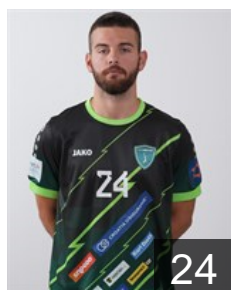

CRO

Krupic Petar

Position: Right Back
Place of birth: Rijeka
Date of birth: 09.08.2004
Height: 185 cm
Weight: 92 kg

EHF Club Competition – Delegation list

EHF European League Men 2025/26

 CRO RK Nexe - Players

 CRO

Kuže Tin

Position: Centre Back
Place of birth: Osijek
Date of birth: 01.09.2001
Height: 183 cm
Weight: 82 kg

 CRO

Lucin Tin

Position: Left Back
Place of birth: RIJEKA
Date of birth: 16.08.1999
Height: 196 cm
Weight: 98 kg