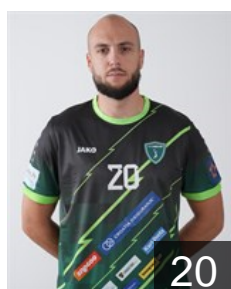

CRO

Manci Micevic Borna

Position: Right Back
Place of birth: Osijek
Date of birth: 20.11.1997
Height: 208 cm
Weight: 110 kg