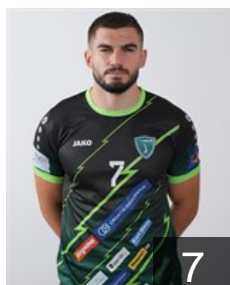

EHF Club Competition – Delegation list

EHF European League Men 2025/26

CRO RK Nexe - Players

Left Club

BIH

Grgic Mislav

Position: Centre Back

Place of birth: Split

Date of birth: 23.07.1998

Height: 193 cm

Weight: 95 kg

Left Club on 05.02.2026