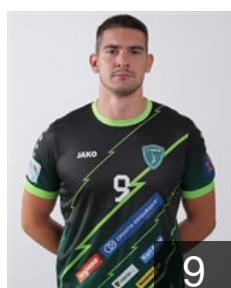

CRO

Krajcar Lucian

Position: Left Back
Place of birth: RIJEKA
Date of birth: 21.08.2001
Height: 196 cm
Weight: 102 kg