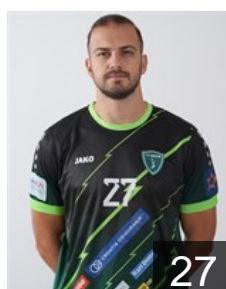

CRO

Moslavac Luka

Position: Left Back
Place of birth: Virovitica
Date of birth: 08.03.1998
Height: 195 cm
Weight: 93 kg