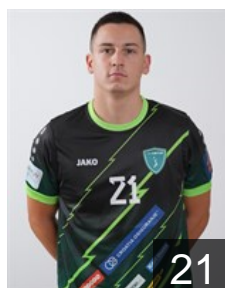

## Bakic Aleksandar

Position: Left Wing  
Place of birth: ANDRIJEVICA  
Date of birth: 03.09.2000  
Height: 194 cm  
Weight: 88 kg

CRO

## Barbic Ivan

Position: Left Wing  
Place of birth: Rijeka  
Date of birth: 01.10.2002  
Height: 184 cm  
Weight: 82 kg

CRO