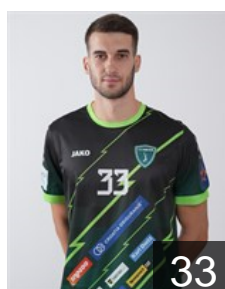

## Bakic Aleksandar

Position: Left Wing  
Place of birth: ANDRIJEVICA  
Date of birth: 03.09.2000  
Height: 194 cm  
Weight: 88 kg

CRO

## Barbic Ivan

Position: Left Wing  
Place of birth: Rijeka  
Date of birth: 01.10.2002  
Height: 184 cm  
Weight: 82 kg

CRO

## Barišić Petar

Position: Right Wing  
Place of birth: Nasice  
Date of birth: 30.08.2008  
Height: 185 cm  
Weight: 84 kg

ESP