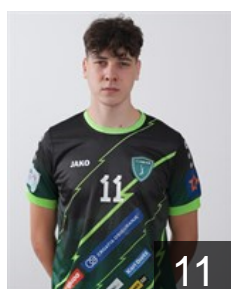

## Bakic Aleksandar

Position: Left Wing  
Place of birth: ANDRIJEVICA  
Date of birth: 03.09.2000  
Height: 194 cm  
Weight: 88 kg

CRO

## Barbic Ivan

Position: Left Wing  
Place of birth: Rijeka  
Date of birth: 01.10.2002  
Height: 184 cm  
Weight: 82 kg

CRO

## Barišić Petar

Position: Right Wing  
Place of birth: Nasice  
Date of birth: 30.08.2008  
Height: 185 cm  
Weight: 84 kg

ESP