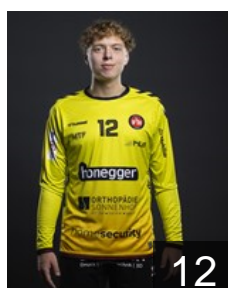

 SUI

Bieri Jan

Position: Goalkeeper
Place of birth: Riggisberg
Date of birth: 07.09.2006
Height: 179 cm
Weight: 73 kg

 SUI

Brändle Fabio

Position: Goalkeeper
Place of birth: Solothurn
Date of birth: 29.07.2002
Height: 189 cm
Weight: 98 kg

 SUI

Corluka Ivan

Position: Left Back
Place of birth: Ostermundigen
Date of birth: 25.09.2002
Height: 196 cm
Weight: 95 kg

 SUI

Eggimann Nico

Position: Centre Back
Place of birth: Langenthal
Date of birth: 28.04.2001
Height: 184 cm
Weight: 93 kg

 SUI

Fischer Yannik

Position: Goalkeeper
Place of birth: Langenthal
Date of birth: 30.01.2005
Height: 185 cm
Weight: 87 kg

 SUI

Gantner Sandro

Position: Right Back
Place of birth: Richterswil
Date of birth: 17.06.1996
Height: 180 cm
Weight: 82 kg