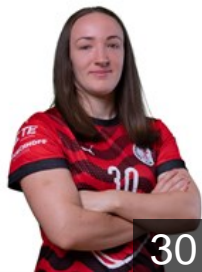

HUN

Faragó Lea

Position: Left Back
Place of birth: Körmend
Date of birth: 22.07.2005
Height: 175 cm