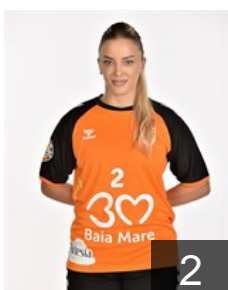

 ROU

Dumanska Yuliya

Position: Goalkeeper
Place of birth: Gorodenka
Date of birth: 15.08.1996
Height: 177 cm

 POL

Galinska Emilia

Position: Left Back
Place of birth: Luków
Date of birth: 26.12.1992
Height: 175 cm

 ESP

Gomes da Costa María

Position: Left Back
Place of birth: Almeria
Date of birth: 13.04.1999
Height: 177 cm

 ROU

Grosan Maria Ioana

Position: Left Back
Place of birth: Baia Mare
Date of birth: 19.04.2004
Height: 182 cm

 ROU

Hrihor Cristina Maria

Position: Left Back
Place of birth: Baia Mare
Date of birth: 28.09.2006
Height: 172 cm

 ROU

Ianasi Maria Andreea

Position: Centre Back
Place of birth: Tirgu Carbunesti
Date of birth: 02.12.1992
Height: 170 cm

 BLR

Ilyina Dziyana

Position: Centre Back
Place of birth: Gomel
Date of birth: 04.01.1996
Height: 174 cm

 ROU

Lacusteanu Eliza Florentina

Position: Right Wing
Place of birth: Ploiesti
Date of birth: 15.04.2006
Height: 182 cm