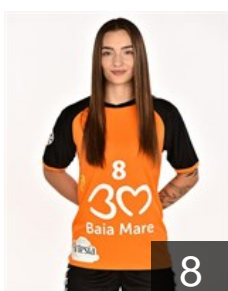

EHF Club Competition – Delegation list

EHF European League Women 2025/26

 ROU CS Minaur Baia Mare - Players

 ROU

Avadanei Malina Maria

Position: Right Back
Place of birth: Onesti
Date of birth: 19.03.2006
Height: 173 cm

 ROU

Brindusa Sorina Florentina

Position: Centre Back
Place of birth: Sighetu Marmatiei
Date of birth: 02.01.2004
Height: 169 cm

 ROU

Damian Teodora Lavinia

Position: Back
Place of birth: Aiud
Date of birth: 09.12.2006
Height: 176 cm