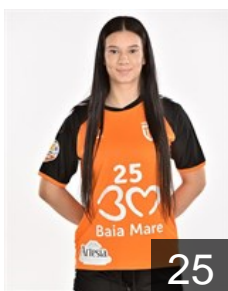

 ESP

Gomes da Costa María

Position: Left Back
Place of birth: Almeria
Date of birth: 13.04.1999
Height: 177 cm

 ROU

Grosan Maria Ioana

Position: Left Back
Place of birth: Baia Mare
Date of birth: 19.04.2004
Height: 182 cm

 ROU

Hrihor Cristina Maria

Position: Left Back
Place of birth: Baia Mare
Date of birth: 28.09.2006
Height: 172 cm

 ROU

Ianasi Maria Andreea

Position: Centre Back
Place of birth: Tirgu Carbunesti
Date of birth: 02.12.1992
Height: 170 cm

 BLR

Ilyina Dziyana

Position: Centre Back
Place of birth: Gomel
Date of birth: 04.01.1996
Height: 174 cm

 ROU

Lacusteanu Eliza Florentina

Position: Right Wing
Place of birth: Ploiesti
Date of birth: 15.04.2006
Height: 182 cm