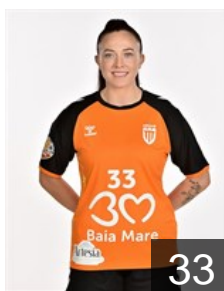

 ROU

Hrihor Cristina Maria

Position: Left Back
Place of birth: Baia Mare
Date of birth: 28.09.2006
Height: 172 cm

 ROU

Ianasi Maria Andreea

Position: Centre Back
Place of birth: Tirgu Carbunesti
Date of birth: 02.12.1992
Height: 170 cm

 BLR

Ilyina Dziyana

Position: Centre Back
Place of birth: Gomel
Date of birth: 04.01.1996
Height: 174 cm

 ROU

Lacusteanu Eliza Florentina

Position: Right Wing
Place of birth: Ploiesti
Date of birth: 15.04.2006
Height: 182 cm

 SWE

Lundbäck Amelia

Position: Centre Back
Place of birth: Stensjön
Date of birth: 22.09.1998
Height: 176 cm

EHF Club Competition – Delegation list

EHF European League Women 2025/26

 ROU CS Minaur Baia Mare - Players