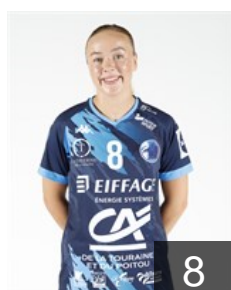

## Grimaud Manon

Position: Centre Back  
Place of birth:  
Date of birth: 12.04.1996  
Height: 172 cm

 FRA

## Guignard Manon

Position: Goalkeeper  
Place of birth:  
Date of birth: 23.06.2005  
Height: 173 cm

 FRA

## Jarrige Eva

Position: Right Back  
Place of birth:  
Date of birth: 17.02.2000  
Height: 183 cm

 SWE