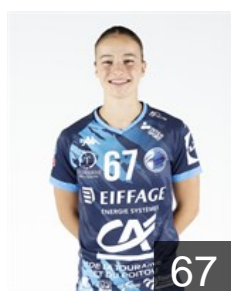

## Abdou Dawiya

Position: Right Wing  
Place of birth:  
Date of birth: 03.05.2006  
Height: 161 cm

 FRA

## Alcee Léane

Position: Left Back  
Place of birth:  
Date of birth: 24.07.2006  
Height: 183 cm

 FRA

## Amelot Mathilde

Position: Centre Back  
Place of birth:  
Date of birth: 06.10.2007  
Height: 170 cm

 FRA