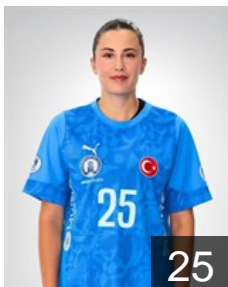

 **TUR**

Karaarslan Betül

Position: Centre Back
Place of birth: Adana
Date of birth: 15.05.2002
Height: 168 cm

 **TUR**

Kaya Merve

Position: Goalkeeper
Place of birth: Nigde
Date of birth: 07.05.1996
Height: 167 cm

 **TUR**

Kaya Reyhan

Position: Centre Back
Place of birth: Kütahya
Date of birth: 15.07.1996
Height: 173 cm

EHF Club Competition – Delegation list

EHF European League Women 2025/26

 **TUR** Armada Praxis Yalikavaspör - Players

 **TUR**

Özdemir Hatice

Position: Line Player
Place of birth: eskisehir
Date of birth: 26.06.2000
Height: 178 cm

 **TUR**

Öztas Elif Tuana

Position: Centre Back
Place of birth: Bodrum
Date of birth: 14.11.2008
Height: 168 cm