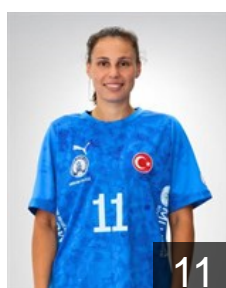

 **TUR**

Akman Tuana

Position: Left Wing
Place of birth: Adana / Seyhan
Date of birth: 27.08.2004
Height: 172 cm

 **TUR**

Aydemir Ceylan

Position: Left Wing
Place of birth: agri
Date of birth: 15.08.1998
Height: 171 cm

 **TUR**

Bayzit Eylül

Position: Left Back
Place of birth: Bodrum
Date of birth: 31.08.2008
Height: 174 cm

 **TUR**

Bembeyaz Yagmur

Position: Goalkeeper
Place of birth: Istanbul
Date of birth: 25.06.1999
Height: 183 cm

 **UKR**

Bezrukova Sofiia

Position: Back
Place of birth: YKPAIHA
Date of birth: 06.11.1999
Height: 178 cm

 **TUR**

Burhan Edanur

Position: Right Back
Place of birth: Ümraniye /
Date of birth: 11.10.1999
Height: 170 cm