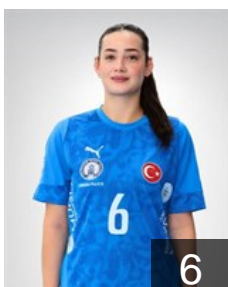

 **TUR**

Özdemir Hatice

Position: Line Player
Place of birth: eskisehir
Date of birth: 26.06.2000
Height: 178 cm

 **TUR**

Öztas Elif Tuana

Position: Centre Back
Place of birth: Bodrum
Date of birth: 14.11.2008
Height: 168 cm

 **ROU**

Rombescu Anca Mihaela

Position: Goalkeeper
Place of birth: Drobeta-Turnu
Date of birth: 15.09.1985
Height: 173 cm

 **TUR**

Seven Buket

Position: Centre Back
Place of birth: Adana
Date of birth: 26.01.2006
Height: 165 cm

 **TUR**

Seven Gözde

Position: Right Back
Place of birth: Adana
Date of birth: 14.01.2005
Height: 173 cm

 **TUR**

Tügel Gülcan

Position: Centre Back
Place of birth: Van
Date of birth: 10.07.2000
Height: 170 cm