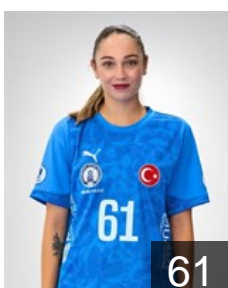

 **TUR**

Özdemir Hatice

Position: Line Player
Place of birth: eskisehir
Date of birth: 26.06.2000
Height: 178 cm

 **TUR**

Öztas Elif Tuana

Position: Centre Back
Place of birth: Bodrum
Date of birth: 14.11.2008
Height: 168 cm

 **ROU**

Rombescu Anca Mihaela

Position: Goalkeeper
Place of birth: Drobeta-Turnu
Date of birth: 15.09.1985
Height: 173 cm

 **TUR**

Seven Buket

Position: Centre Back
Place of birth: Adana
Date of birth: 26.01.2006
Height: 165 cm

 **TUR**

Seven Gözde

Position: Right Back
Place of birth: Adana
Date of birth: 14.01.2005
Height: 173 cm

 **TUR**

Tügel Gülcan

Position: Centre Back
Place of birth: Van
Date of birth: 10.07.2000
Height: 170 cm