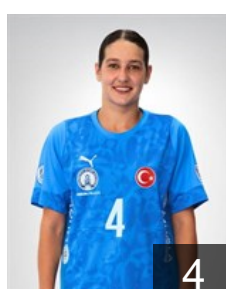

 **SLO**

Copi Živa

Position: Right Wing
Place of birth: Ljubljana
Date of birth: 05.08.1998
Height: 163 cm

 **TUR**

Gedik Beyza

Position: Right Back
Place of birth: samsun
Date of birth: 15.12.2000
Height: 175 cm

 **TUR**

Karaarslan Betül

Position: Centre Back
Place of birth: Adana
Date of birth: 15.05.2002
Height: 168 cm

 **TUR**

Kaya Merve

Position: Goalkeeper
Place of birth: Nigde
Date of birth: 07.05.1996
Height: 167 cm