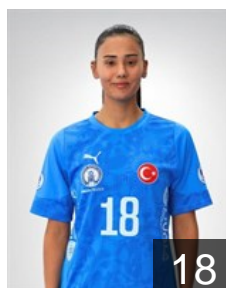

EHF Club Competition – Delegation list

EHF European League Women 2025/26

 **TUR Armada Praxis Yalikavaspör - Players**

 **TUR**

Akgün Göktepe Nurceren

Position: Line Player
Place of birth: antalya
Date of birth: 20.06.1992
Height: 178 cm

 **TUR**

Akman Tuana

Position: Left Wing
Place of birth: Adana / Seyhan
Date of birth: 27.08.2004
Height: 172 cm

 **TUR**

Aydemir Ceylan

Position: Left Wing
Place of birth: agri
Date of birth: 15.08.1998
Height: 171 cm

 **TUR**

Bayzit Eylül

Position: Left Back
Place of birth: Bodrum
Date of birth: 31.08.2008
Height: 174 cm

 **TUR**

Bembeyaz Yagmur

Position: Goalkeeper
Place of birth: Istanbul
Date of birth: 25.06.1999
Height: 183 cm