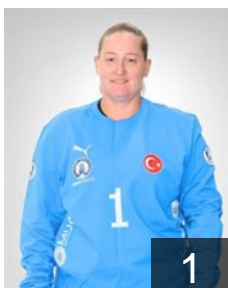

 **TUR**

Özdemir Hatice

Position: Line Player
Place of birth: eskisehir
Date of birth: 26.06.2000
Height: 178 cm

 **TUR**

Öztas Elif Tuana

Position: Centre Back
Place of birth: Bodrum
Date of birth: 14.11.2008
Height: 168 cm