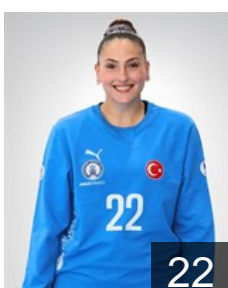

 **TUR**

Akman Tuana

Position: Left Wing
Place of birth: Adana / Seyhan
Date of birth: 27.08.2004
Height: 172 cm

 **TUR**

Aydemir Ceylan

Position: Left Wing
Place of birth: agri
Date of birth: 15.08.1998
Height: 171 cm

 **TUR**

Bayzit Eylül

Position: Left Back
Place of birth: Bodrum
Date of birth: 31.08.2008
Height: 174 cm

 **TUR**

Bembeyaz Yagmur

Position: Goalkeeper
Place of birth: Istanbul
Date of birth: 25.06.1999
Height: 183 cm

 **UKR**

Bezrukova Sofiia

Position: Back
Place of birth: YKPAIHA
Date of birth: 06.11.1999
Height: 178 cm

 **TUR**

Burhan Edanur

Position: Right Back
Place of birth: Ümraniye /
Date of birth: 11.10.1999
Height: 170 cm