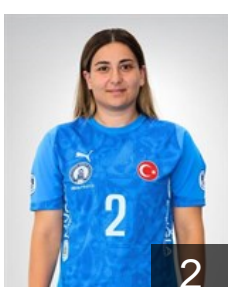

 **TUR**

Bayzit Eylül

Position: Left Back
Place of birth: Bodrum
Date of birth: 31.08.2008
Height: 174 cm

 **TUR**

Bembeyaz Yagmur

Position: Goalkeeper
Place of birth: Istanbul
Date of birth: 25.06.1999
Height: 183 cm

 **UKR**

Bezrukova Sofiia

Position: Back
Place of birth: YKPAIHA
Date of birth: 06.11.1999
Height: 178 cm

 **TUR**

Burhan Edanur

Position: Right Back
Place of birth: Ümraniye /
Date of birth: 11.10.1999
Height: 170 cm

 **SLO**

Copi Živa

Position: Right Wing
Place of birth: Ljubljana
Date of birth: 05.08.1998
Height: 163 cm

 **TUR**

Gedik Beyza

Position: Right Back
Place of birth: samsun
Date of birth: 15.12.2000
Height: 175 cm