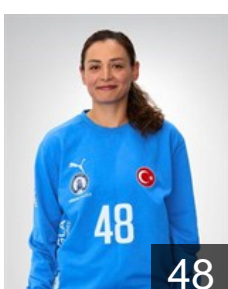

 **UKR**

Bezrukova Sofiia

Position: Back
Place of birth: YKPAIHA
Date of birth: 06.11.1999
Height: 178 cm

 **TUR**

Burhan Edanur

Position: Right Back
Place of birth: Ümraniye /
Date of birth: 11.10.1999
Height: 170 cm

 **SLO**

Copi Živa

Position: Right Wing
Place of birth: Ljubljana
Date of birth: 05.08.1998
Height: 163 cm

 **TUR**

Gedik Beyza

Position: Right Back
Place of birth: samsun
Date of birth: 15.12.2000
Height: 175 cm

 **TUR**

Karaarslan Betül

Position: Centre Back
Place of birth: Adana
Date of birth: 15.05.2002
Height: 168 cm

 **TUR**

Kaya Merve

Position: Goalkeeper
Place of birth: Nigde
Date of birth: 07.05.1996
Height: 167 cm