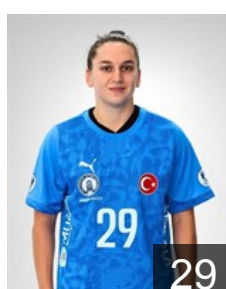

 **TUR**

Bayzit Eylül

Position: Left Back
Place of birth: Bodrum
Date of birth: 31.08.2008
Height: 174 cm

 **TUR**

Bembeyaz Yagmur

Position: Goalkeeper
Place of birth: Istanbul
Date of birth: 25.06.1999
Height: 183 cm

 **UKR**

Bezrukova Sofiia

Position: Back
Place of birth: YKPAIHA
Date of birth: 06.11.1999
Height: 178 cm

 **TUR**

Burhan Edanur

Position: Right Back
Place of birth: Ümraniye /
Date of birth: 11.10.1999
Height: 170 cm

 **SLO**

Copi Živa

Position: Right Wing
Place of birth: Ljubljana
Date of birth: 05.08.1998
Height: 163 cm

 **TUR**

Gedik Beyza

Position: Right Back
Place of birth: samsun
Date of birth: 15.12.2000
Height: 175 cm