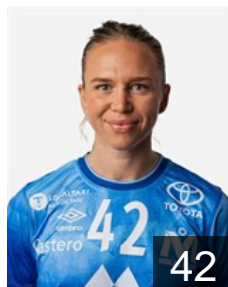

## Amundsen Susanne Liberg

Position: Left Wing  
Place of birth: Elverum  
Date of birth: 20.08.2002  
Height: 160 cm

SWE