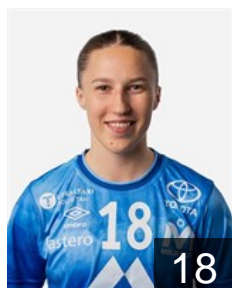

## Amundsen Susanne Liberg

Position: Left Wing  
Place of birth: Elverum  
Date of birth: 20.08.2002  
Height: 160 cm

SWE

## Carlson Jenny Helen

Position: Left Back  
Place of birth: Säve  
Date of birth: 17.04.1995  
Height: 172 cm

NOR

## Dalen Torine Hjelme

Position: Left Wing  
Place of birth: Ålesund  
Date of birth: 05.03.2002  
Height: 166 cm

SWE