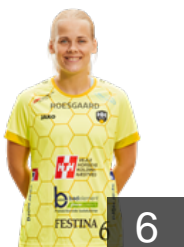

 DEN

Hede Smilla Marie Bøg

Position: Back
Place of birth: Aarhus
Date of birth: 10.01.2005
Height: 176 cm

 DEN

Hein Tea Thomassen

Position: Back
Place of birth: Holstebro
Date of birth: 17.09.2003
Height: 166 cm

 NOR

Hoel Frida Haug

Position: Right Back
Place of birth: Lørenskog
Date of birth: 29.08.1998
Height: 174 cm

 DEN

Højgaard Maria Juhl

Position: Left Wing
Place of birth: Kolding
Date of birth: 17.11.2002
Height: 170 cm

 DEN

Holm Andersen Laura

Position: Left Wing
Place of birth: Viborg
Date of birth: 16.06.2002
Height: 180 cm

 DEN

Hoppe Kirstine Emilie

Position: Back
Place of birth: Aarhus
Date of birth: 04.07.2006
Height: 173 cm

 DEN

Kni Sadie Rose O'Mahoney

Position: Back
Place of birth: London
Date of birth: 15.08.2007
Height: 170 cm

 SWE

Lundström Mathilda

Position: Right Wing
Place of birth: Västerhan
Date of birth: 20.12.1996
Height: 165 cm