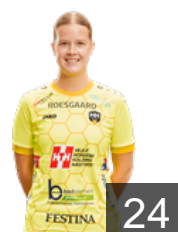

 DEN

Kni Sadie Rose O'Mahoney

Position: Back
Place of birth: London
Date of birth: 15.08.2007
Height: 170 cm

 SWE

Lundström Mathilda

Position: Right Wing
Place of birth: Västerhan
Date of birth: 20.12.1996
Height: 165 cm

 NED

Maarschalkeweerd Romee

Position: Line Player
Place of birth: Delft
Date of birth: 24.09.2004
Height: 180 cm

EHF Club Competition – Delegation list

EHF European League Women 2025/26

 DEN HH Elite - Players

 DEN
Madsen Andrea Lindgaard

Position: Back
Place of birth: Randers
Date of birth: 18.02.2007
Height: 173 cm

 DEN
Martens Laura Duevang

Position: Field Player
Place of birth: Odense
Date of birth: 23.10.2006
Height: 181 cm