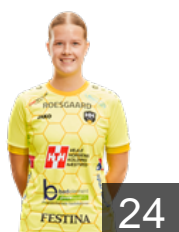

 DEN
Holm Andersen Laura
Position: Left Wing
Place of birth: Viborg
Date of birth: 16.06.2002
Height: 180 cm

 DEN
Hoppe Kirstine Emilie
Position: Back
Place of birth: Aarhus
Date of birth: 04.07.2006
Height: 173 cm

 DEN
Kni Sadie Rose O'Mahoney
Position: Back
Place of birth: London
Date of birth: 15.08.2007
Height: 170 cm

 NED
Maarschalkeweerd Romee
Position: Line Player
Place of birth: Delft
Date of birth: 24.09.2004
Height: 180 cm

 DEN
Madsen Andrea Lindgaard
Position: Back
Place of birth: Randers
Date of birth: 18.02.2007
Height: 173 cm

EHF Club Competition – Delegation list

EHF European League Women 2025/26

 DEN HH Elite - Players