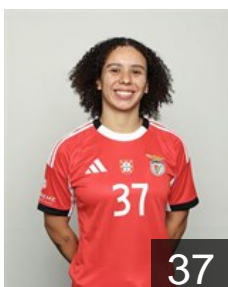

 POR

Pereira Madalena

Position: Left Back
Place of birth: Alcanena
Date of birth: 20.05.2003
Height: 167 cm

 POR

Ramos Sequeira Constança

Position: Centre Back
Place of birth: Maia
Date of birth: 17.02.2004
Height: 172 cm

 POR

Rocha Ribeiro Iara

Position: Line Player
Place of birth: Lisboa
Date of birth: 12.01.2007
Height: 185 cm

 POR

Priscila Rodrigues Nádia

Position: Line Player
Place of birth: Oeiras
Date of birth: 28.03.2001
Height: 173 cm

 BRA

Santos Maria Eduarda

Position: Right Wing
Place of birth: Barueri
Date of birth: 07.02.1999
Height: 165 cm

 POR

Silva Ferreira Sofia Maria

Position: Line Player
Place of birth: Funchal
Date of birth: 02.09.2005
Height: 166 cm