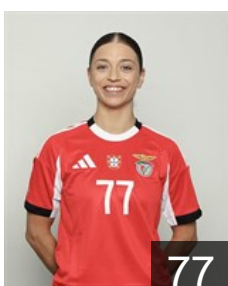

 POR

Costa Semedo Joana Rosa

Position: Right Back
Place of birth: Funchal
Date of birth: 04.02.2005
Height: 177 cm

 BRA

Da Silva Vieira Samara

Position: Left Back
Place of birth: Natal/RN
Date of birth: 07.10.1991
Height: 183 cm

 POR

Emídio Rodrigues Patrícia

Position: Right Back
Place of birth: Alcanena
Date of birth: 06.11.1997
Height: 165 cm

 POR

Ferraz Costa Mariana

Position: Left Wing
Place of birth: Alpendorada
Date of birth: 29.08.2003
Height: 176 cm

 POR

Ferreira da Silva Ana Filipa

Position: Right Wing
Place of birth: Maia
Date of birth: 31.07.1992
Height: 153 cm

 AUT

Leitner Nora

Position: Line Player
Place of birth: Wien
Date of birth: 05.05.2002
Height: 179 cm

 ANG

Lutunu Shunu Alexandra

Position: Right Back
Place of birth: Luanda
Date of birth: 17.09.1997
Height: 168 cm

 POR

Minciuna Mihaela Oana

Position: Centre Back
Place of birth: Criuleni
Date of birth: 17.04.1999
Height: 174 cm