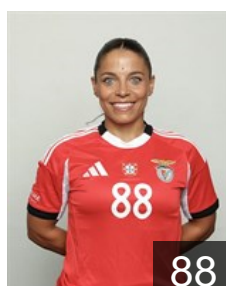

 POR

Costa Semedo Joana Rosa

Position: Right Back
Place of birth: Funchal
Date of birth: 04.02.2005
Height: 177 cm

 BRA

Da Silva Vieira Samara

Position: Left Back
Place of birth: Natal/RN
Date of birth: 07.10.1991
Height: 183 cm

 POR

Emídio Rodrigues Patrícia

Position: Right Back
Place of birth: Alcanena
Date of birth: 06.11.1997
Height: 165 cm

 POR

Ferraz Costa Mariana

Position: Left Wing
Place of birth: Alpendorada
Date of birth: 29.08.2003
Height: 176 cm

 POR

Ferreira da Silva Ana Filipa

Position: Right Wing
Place of birth: Maia
Date of birth: 31.07.1992
Height: 153 cm

 AUT

Leitner Nora

Position: Line Player
Place of birth: Wien
Date of birth: 05.05.2002
Height: 179 cm

 ANG

Lutunu Shunu Alexandra

Position: Right Back
Place of birth: Luanda
Date of birth: 17.09.1997
Height: 168 cm

 POR

Minciuna Mihaela Oana

Position: Centre Back
Place of birth: Criuleni
Date of birth: 17.04.1999
Height: 174 cm