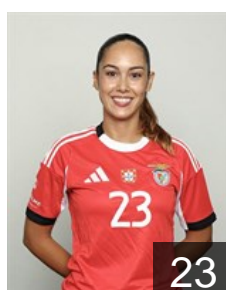

 POR

Coelho Bernardino Catarina

Position: Left Wing
Place of birth: Mafra
Date of birth: 19.04.2009
Height: 163 cm

 POR

Costa Rosa Matilde Felicio

Position: Goalkeeper
Place of birth: Lagos
Date of birth: 08.07.2005
Height: 174 cm

 POR

Costa Semedo Joana Rosa

Position: Right Back
Place of birth: Funchal
Date of birth: 04.02.2005
Height: 177 cm

 BRA

Da Silva Vieira Samara

Position: Left Back
Place of birth: Natal/RN
Date of birth: 07.10.1991
Height: 183 cm

 POR

Emídio Rodrigues Patrícia

Position: Right Back
Place of birth: Alcanena
Date of birth: 06.11.1997
Height: 165 cm

 POR

Ferraz Costa Mariana

Position: Left Wing
Place of birth: Alpendorada
Date of birth: 29.08.2003
Height: 176 cm

 POR

Ferreira da Silva Ana Filipa

Position: Right Wing
Place of birth: Maia
Date of birth: 31.07.1992
Height: 153 cm

 AUT

Leitner Nora

Position: Line Player
Place of birth: Wien
Date of birth: 05.05.2002
Height: 179 cm