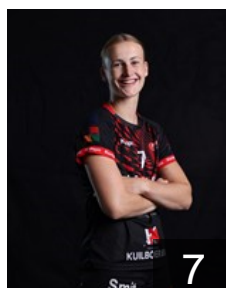

 NED

Huiberts Marit

Position: Goalkeeper
Place of birth: Leiden
Date of birth: 14.06.2001
Height: 181 cm

 NED

Jongejan Lieke

Position: Left Back
Place of birth: Den Helder
Date of birth: 05.05.2005
Height: 177 cm

 NED

Kaptijn Femke

Position: Line Player
Place of birth: Niedorp
Date of birth: 07.03.2004
Height: 164 cm

EHF Club Competition – Delegation list

EHF European League Women 2025/26

 NED JuRo Unirek VZV - Players

 NED

Kolken Renée

Position: Right Wing
Place of birth: Niedorp
Date of birth: 19.01.1999
Height: 173 cm

 NED

Kruijer Meike

Position: Right Back
Place of birth: Alkmaar
Date of birth: 21.08.2003
Height: 180 cm