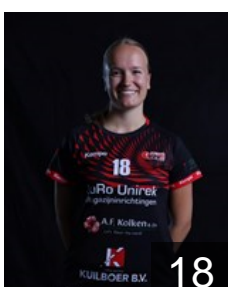

 NED

Ostojic Jelena

Position: Line Player
Place of birth: Hoorn
Date of birth: 29.10.2009
Height: 181 cm

 NED

Prins Marijn

Position: Back
Place of birth: Alkmaar
Date of birth: 13.03.2007
Height: 179 cm

 NED

Schop Isa

Position: Back
Place of birth: Julianadorp
Date of birth: 30.05.2004
Height: 168 cm

 NED

Staal Esma

Position: Back
Place of birth: Kristianstad
Date of birth: 19.02.2002
Height: 170 cm

 NED

Staal Kaya