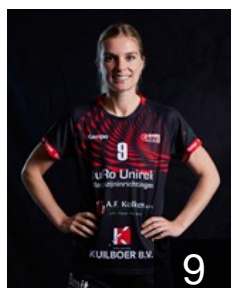

EHF Club Competition – Delegation list

EHF European League Women 2025/26

NED JuRo Unirek VZV - Players

NED
van Splunter Meike
Position: Field Player
Place of birth: Alkmaar
Date of birth: 28.11.1996
Height: 178 cm