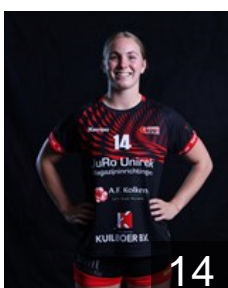

 NED

Leijen Ilse

Position: Field Player
Place of birth: Akersloot
Date of birth: 28.01.2004
Height: 174 cm

 NED

Ooijevaar Isabel

Position: Right Wing
Place of birth: Alkmaar
Date of birth: 05.03.2004
Height: 174 cm

 NED

Ostojic Jelena

Position: Line Player
Place of birth: Hoorn
Date of birth: 29.10.2009
Height: 181 cm

 NED

Prins Marijn

Position: Back
Place of birth: Alkmaar
Date of birth: 13.03.2007
Height: 179 cm

 NED