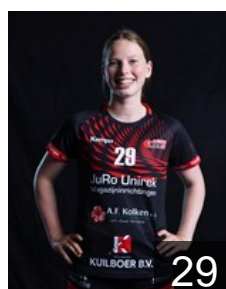

NED
Wempe Lynn
Position: Field Player
Place of birth: Alkmaar
Date of birth: 22.12.2005
Height: 173 cm