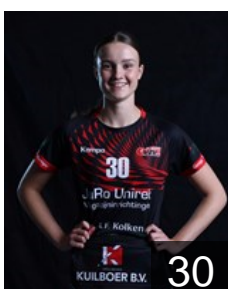

 NED

Kaptijn Femke

Position: Line Player
Place of birth: Niedorp
Date of birth: 07.03.2004
Height: 164 cm

EHF Club Competition – Delegation list

EHF European League Women 2025/26

 NED JuRo Unirek VZV - Players

 NED

Kolken Renée

Position: Right Wing
Place of birth: Niedorp
Date of birth: 19.01.1999
Height: 173 cm

 NED

Kruijer Meike

Position: Right Back
Place of birth: Alkmaar
Date of birth: 21.08.2003
Height: 180 cm

 NED

Leijen Ilse

Position: Field Player
Place of birth: Akersloot
Date of birth: 28.01.2004
Height: 174 cm

 NED

Ooijevaar Isabel

Position: Right Wing
Place of birth: Alkmaar
Date of birth: 05.03.2004
Height: 174 cm

 NED

Ostojic Jelena

Position: Line Player
Place of birth: Hoorn
Date of birth: 29.10.2009
Height: 181 cm

 NED

Prins Marijn

Position: Back
Place of birth: Alkmaar
Date of birth: 13.03.2007
Height: 179 cm

 NED