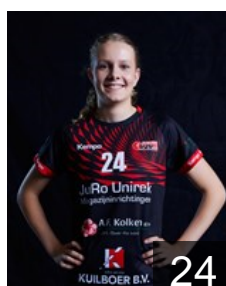

 NED

Buter Anna

Position: Left Wing
Place of birth: Alkmaar
Date of birth: 27.09.2001
Height: 175 cm

 NED

de Geus Anouk

Position: Field Player
Place of birth: Alkmaar
Date of birth: 29.09.2007
Height: 173 cm

 NED

de Jager Merel

Position: Field Player
Place of birth: Alkmaar
Date of birth: 10.12.2004
Height: 185 cm

 NED

de Valk Isabel

Position: Wing
Place of birth: Opmeer
Date of birth: 18.04.2006
Height: 168 cm

 NED

Eeken Niena

Position: Left Wing
Place of birth: Alkmaar
Date of birth: 29.09.2005
Height: 172 cm

 NED

Hoekenga Iris

Position: Goalkeeper
Place of birth: Niedorp
Date of birth: 24.11.2000
Height: 181 cm

 NED

Huiberts Marit

Position: Goalkeeper
Place of birth: Leiden
Date of birth: 14.06.2001
Height: 181 cm

 NED

Jongejan Lieke

Position: Left Back
Place of birth: Den Helder
Date of birth: 05.05.2005
Height: 177 cm