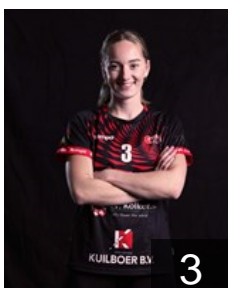

 NED

Huiberts Marit

Position: Goalkeeper
Place of birth: Leiden
Date of birth: 14.06.2001
Height: 181 cm

 NED

Jongejan Lieke

Position: Left Back
Place of birth: Den Helder
Date of birth: 05.05.2005
Height: 177 cm

 NED

Kaptijn Femke

Position: Line Player
Place of birth: Niedorp
Date of birth: 07.03.2004
Height: 164 cm

EHF Club Competition – Delegation list

EHF European League Women 2025/26

 NED JuRo Unirek VZV - Players

 NED

Kolken Renée

Position: Right Wing
Place of birth: Niedorp
Date of birth: 19.01.1999
Height: 173 cm

 NED

Kruijer Meike

Position: Right Back
Place of birth: Alkmaar
Date of birth: 21.08.2003
Height: 180 cm

 NED

Leijen Ilse

Position: Field Player
Place of birth: Akersloot
Date of birth: 28.01.2004
Height: 174 cm

 NED

Ooijevaar Isabel

Position: Right Wing
Place of birth: Alkmaar
Date of birth: 05.03.2004
Height: 174 cm