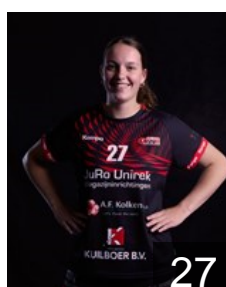

NED

Tamis Maud

Position: Line Player
Place of birth: 't Zand (NH)
Date of birth: 04.08.2004
Height: 180 cm