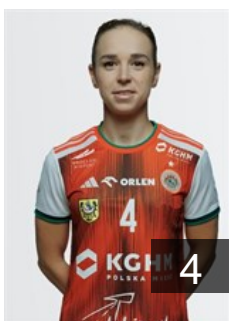

BRA

Machado Matielli Patricia

Position: Centre Back
Place of birth: Sao Paulo
Date of birth: 08.11.1988
Height: 168 cm

EHF Club Competition – Delegation list

EHF European League Women 2025/26

 POL **KGHM MKS Zagłębie Lubin - Players**

 POL

Maliczkievicz Monika

Position: Goalkeeper
Place of birth: Wrocław
Date of birth: 15.04.1988
Height: 178 cm

 BRA

Oliveira Fernandes M.

Position: Left Back
Place of birth: Niteroi
Date of birth: 04.01.1996
Height: 166 cm

 POL

Pietras Julia

Position: Left Wing
Place of birth:
Date of birth: 16.10.2000
Height: 166 cm

 POL

Piotrowska Lidia

Position: Goalkeeper
Place of birth: Zory
Date of birth: 21.08.2004
Height: 181 cm

 POL

Promis Aneta

Position: Right Wing
Place of birth: Zary
Date of birth: 07.01.1995
Height: 160 cm

 POL

Weber Weronika

Position: Left Wing
Place of birth: Wabrzezno
Date of birth: 31.07.2000
Height: 170 cm

 POL

Zima Barbara