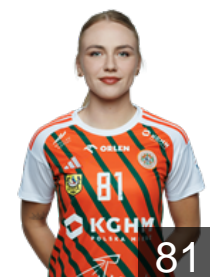

ESP

Fernández Fraga Alicia

Position: Right Back
Place of birth: Valdovino
Date of birth: 21.12.1992
Height: 173 cm

POL

Grzyb Kinga

Position: Left Wing
Place of birth: Elblag
Date of birth: 12.01.1982
Height: 169 cm

POL

Jakubowska Kinga

Position: Right Back
Place of birth: WROCLAW
Date of birth: 23.06.1999
Height: 174 cm

POL

Janas Natalia

Position: Right Wing
Place of birth: Jelenia Góra
Date of birth: 16.09.1999
Height: 170 cm

POL

Jureńczyk Karolina

Position: Left Back
Place of birth: Piotrków
Date of birth: 30.06.2002
Height: 182 cm

POL

Kochaniak Karolina

Position: Left Back
Place of birth: Szczecin
Date of birth: 05.07.1995
Height: 175 cm

BRA

Machado Matielli Patricia

Position: Centre Back
Place of birth: Sao Paulo
Date of birth: 08.11.1988
Height: 168 cm

EHF Club Competition – Delegation list

EHF European League Women 2025/26

 POL **KGHM MKS Zagłębie Lubin - Players**