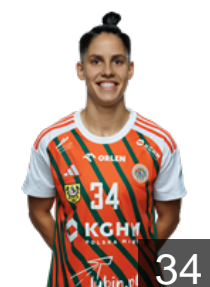

ARG

Cavo Malena

Position: Right Back
Place of birth: Buenos Aires
Date of birth: 02.04.1999
Height: 169 cm

ESP

Cesáreo Romero Elisabet

Position: Centre Back
Place of birth: Barcelona
Date of birth: 25.05.1999
Height: 177 cm

POL

Drabik Joanna

Position: Line Player
Place of birth: Wloszczowa
Date of birth: 28.10.1993
Height: 180 cm

POL

Dydek Martyna

Position: Field Player
Place of birth: Radom
Date of birth: 17.07.2005
Height: 173 cm

ESP

Fernández Fraga Alicia

Position: Right Back
Place of birth: Valdovino
Date of birth: 21.12.1992
Height: 173 cm

POL

Grzyb Kinga

Position: Left Wing
Place of birth: Elblag
Date of birth: 12.01.1982
Height: 169 cm

POL

Jakubowska Kinga

Position: Right Back
Place of birth: WROCLAW
Date of birth: 23.06.1999
Height: 174 cm

POL

Janas Natalia

Position: Right Wing
Place of birth: Jelenia Góra
Date of birth: 16.09.1999
Height: 170 cm