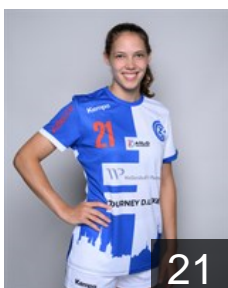

EHF Club Competition – Delegation list

EHF European League Women 2025/26

SUI GC Amicitia Zürich - Players

SUI

Rusert Liv

Position: Centre Back
Place of birth: Zurich
Date of birth: 18.06.2002
Height: 173 cm