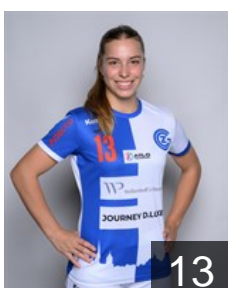

## Schmid Helen

Position: Centre Back  
Place of birth: Zurich  
Date of birth: 17.08.2006  
Height: 168 cm

 SUI

## Stauffacher Anna

Position: Goalkeeper  
Place of birth:  
Date of birth: 14.08.2010  
Height: 178 cm

 SUI

## Steiner Nina

Position: Left Wing  
Place of birth: St. Gallen  
Date of birth: 20.07.2000  
Height: 166 cm

 GER