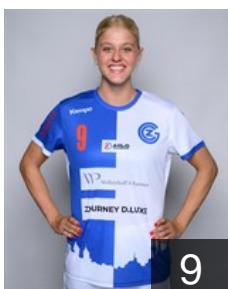

SUI

Erni Kim

Position: Left Back
Place of birth: Zurich
Date of birth: 16.06.2005
Height: 185 cm