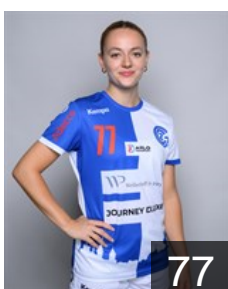

## Rusert Liv

Position: Centre Back  
Place of birth: Zurich  
Date of birth: 18.06.2002  
Height: 173 cm

 SUI

## Schärer Lea

Position: Right Back  
Place of birth:  
Date of birth: 06.09.2005  
Height: 170 cm

 SUI

## Schlaepfer Angelina

Position: Right Wing  
Place of birth: Zurich  
Date of birth: 07.08.2005  
Height: 166 cm

 SUI