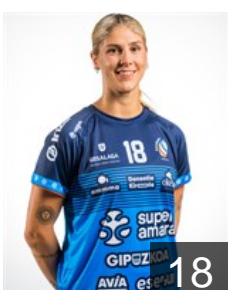

 **ESP**

Amores Arcos Elena

Position: Left Wing
Place of birth: Petrer. Alicante
Date of birth: 19.07.2002
Height: 163 cm

 **ESP**

Arroyo Pimienta Carmen

Position: Left Back
Place of birth: Ciudad Real
Date of birth: 03.03.2004
Height: 180 cm

 **ESP**

Echeverría Martínez Maitane

Position: Right Wing
Place of birth: Lezo (Gipuzkoa)
Date of birth: 15.01.1997
Height: 168 cm

 **ESP**

Erauskin Martínez Anne

Position: Right Wing
Place of birth: Ermua (Bizkaia)
Date of birth: 07.11.1998
Height: 169 cm

 **ESP**

Fresco Bastarrika Elene

Position: Left Back
Place of birth: -
Date of birth: 27.09.2008
Height: -

 **ARG**

Gavilán Giuliana

Position: Line Player
Place of birth: Villa María
Date of birth: 07.03.1996
Height: 176 cm

 **ESP**

Hernández Selva Laura

Position: Left Wing
Place of birth: Elche
Date of birth: 13.05.1997
Height: 170 cm

 **ARG**

Karsten Elke Josseline

Position: Left Back
Place of birth: Corrientes
Date of birth: 15.05.1995
Height: 177 cm