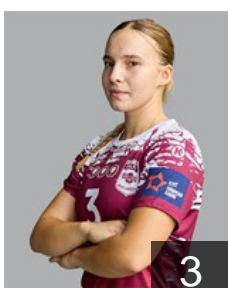

 ROU

Sandru Denisa Stefania

Position: Goalkeeper
Place of birth: Brasov
Date of birth: 27.09.1994
Height: 182 cm

 RUS

Shamanovskaya Viktoriia

Position: Line Player
Place of birth: Minsk
Date of birth: 08.08.1993
Height: 172 cm

 ROU

Skrobic Maryia

Position: Left Back
Place of birth: Rogachev
Date of birth: 19.03.1997
Height: 187 cm

 ROU

Soroceanu Maria Ionica

Position: Centre Back
Place of birth: Caransebes
Date of birth: 24.01.2006
Height: 169 cm

 ROU

Stoichita Denisa Cristina

Position: Right Wing
Place of birth: Bucuresti
Date of birth: 27.12.2005
Height: 160 cm

 HUN

Töpfner Alexandra

Position: Right Wing
Place of birth: Szekszárd
Date of birth: 08.02.1996
Height: 170 cm