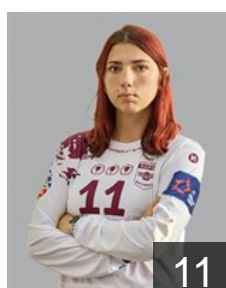

 FRA

Chambertin D.

Position: Left Back
Place of birth: Ravenne
Date of birth: 24.06.1997
Height: 177 cm

 ROU

Ciuca Diana Cristiana

Position: Goalkeeper
Place of birth: Craiova
Date of birth: 01.06.2000
Height: 180 cm

 ROU

Constantin Mihaela Andreea

Position: Goalkeeper
Place of birth: Fetesti
Date of birth: 25.10.2007
Height: 180 cm

 NOR

Ellertsen Line

Position: Right Back
Place of birth: Stavanger
Date of birth: 04.06.1998
Height: 172 cm

 POR

Ferreira Lopes Mariana

Position: Centre Back
Place of birth: Aveiro
Date of birth: 09.12.1994
Height: 173 cm

 ROU

Geamanu Rebecca

Position: Line Player
Place of birth: Roma
Date of birth: 12.07.2004
Height: 176 cm