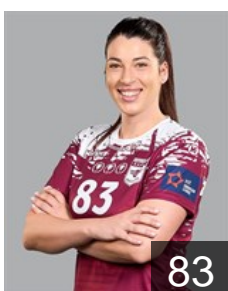

 FRA

Kouyaté Aïssatou

Position: Right Back
Place of birth: Clichy
Date of birth: 19.04.1995
Height: 183 cm

EHF Club Competition – Delegation list

EHF European League Women 2025/26

 ROU CS Rapid Bucuresti - Players

 MNE

Mehmedovic Mela

Position: Left Wing
Place of birth: Bar
Date of birth: 12.11.2003
Height: 170 cm

 ANG

Pascoal Stelvia de Jesus

Position: Right Back
Place of birth: Luanda
Date of birth: 20.10.2002
Height: 180 cm

 SRB

Petrovic Marija

Position: Line Player
Place of birth: Nis
Date of birth: 18.03.1994
Height: 185 cm

 NED

Polman Estavana

Position: Centre Back
Place of birth: Arnhem
Date of birth: 05.08.1992
Height: 174 cm

 MKD

Ristovska Sara

Position: Right Wing
Place of birth: Skopje
Date of birth: 09.09.1996
Height: 169 cm

 ROU

Rosu Florentina Anastasia

Position: Goalkeeper
Place of birth: Bucuresti
Date of birth: 10.02.2006
Height: 178 cm