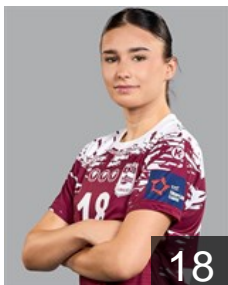

EHF Club Competition – Delegation list

EHF European League Women 2025/26

ROU CS Rapid Bucuresti - Players

ROU

Tulea Gabriela Maria

Position: Right Wing

Place of birth: Bucuresti

Date of birth: 08.11.2006

Height: 176 cm