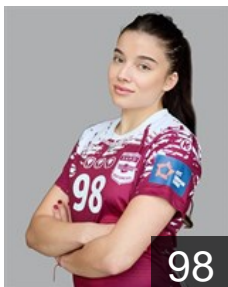

 FRA

Kouyaté Aïssatou

Position: Right Back
Place of birth: Clichy
Date of birth: 19.04.1995
Height: 183 cm

EHF Club Competition – Delegation list

EHF European League Women 2025/26

 ROU CS Rapid Bucuresti - Players

 MNE

Mehmedovic Mela

Position: Left Wing
Place of birth: Bar
Date of birth: 12.11.2003
Height: 170 cm

 ANG

Pascoal Stelvia de Jesus

Position: Right Back
Place of birth: Luanda
Date of birth: 20.10.2002
Height: 180 cm

 SRB

Petrovic Marija

Position: Line Player
Place of birth: Nis
Date of birth: 18.03.1994
Height: 185 cm

 NED

Polman Estavana

Position: Centre Back
Place of birth: Arnhem
Date of birth: 05.08.1992
Height: 174 cm