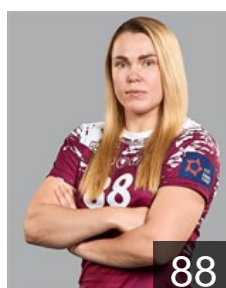

 SRB

Petrovic Marija

Position: Line Player
Place of birth: Nis
Date of birth: 18.03.1994
Height: 185 cm

 NED

Polman Estavana

Position: Centre Back
Place of birth: Arnhem
Date of birth: 05.08.1992
Height: 174 cm

 MKD

Ristovska Sara

Position: Right Wing
Place of birth: Skopje
Date of birth: 09.09.1996
Height: 169 cm

 ROU

Rosu Florentina Anastasia

Position: Goalkeeper
Place of birth: Bucuresti
Date of birth: 10.02.2006
Height: 178 cm

 ROU

Sandru Denisa Stefania

Position: Goalkeeper
Place of birth: Brasov
Date of birth: 27.09.1994
Height: 182 cm

 RUS

Shamanovskaya Viktoriia

Position: Line Player
Place of birth: Minsk
Date of birth: 08.08.1993
Height: 172 cm

 ROU

Skrobic Maryia

Position: Left Back
Place of birth: Rogachev
Date of birth: 19.03.1997
Height: 187 cm

 ROU

Soroceanu Maria Ionica

Position: Centre Back
Place of birth: Caransebes
Date of birth: 24.01.2006
Height: 169 cm