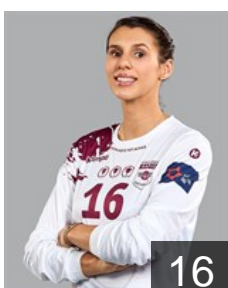

 SRB

Petrovic Marija

Position: Line Player
Place of birth: Nis
Date of birth: 18.03.1994
Height: 185 cm

 NED

Polman Estavana

Position: Centre Back
Place of birth: Arnhem
Date of birth: 05.08.1992
Height: 174 cm

 MKD

Ristovska Sara

Position: Right Wing
Place of birth: Skopje
Date of birth: 09.09.1996
Height: 169 cm

 ROU

Rosu Florentina Anastasia

Position: Goalkeeper
Place of birth: Bucuresti
Date of birth: 10.02.2006
Height: 178 cm

 ROU

Sandru Denisa Stefania

Position: Goalkeeper
Place of birth: Brasov
Date of birth: 27.09.1994
Height: 182 cm

 RUS

Shamanovskaya Viktoriia

Position: Line Player
Place of birth: Minsk
Date of birth: 08.08.1993
Height: 172 cm

 ROU

Skrobic Maryia

Position: Left Back
Place of birth: Rogachev
Date of birth: 19.03.1997
Height: 187 cm

 ROU

Soroceanu Maria Ionica

Position: Centre Back
Place of birth: Caransebes
Date of birth: 24.01.2006
Height: 169 cm