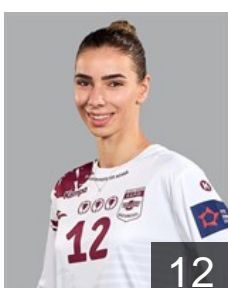

EHF Club Competition – Delegation list

EHF European League Women 2025/26

 ROU CS Rapid Bucuresti - Players

 ANG

Almeida A.

Position: Line Player
Place of birth: Luanda
Date of birth: 12.06.1996
Height: 194 cm

 ROU

Buceschi Eliza Iulia

Position: Centre Back
Place of birth: Baia Mare
Date of birth: 01.08.1993
Height: 177 cm

 ROU

Carasol Janine Denisa

Position: Left Wing
Place of birth: Bucuresti
Date of birth: 24.02.2006
Height: 177 cm

 FRA

Chambertin D.

Position: Left Back
Place of birth: Ravenne
Date of birth: 24.06.1997
Height: 177 cm

 ROU

Ciuca Diana Cristiana

Position: Goalkeeper
Place of birth: Craiova
Date of birth: 01.06.2000
Height: 180 cm

 ROU

Constantin Mihaela Andreea

Position: Goalkeeper
Place of birth: Fetesti
Date of birth: 25.10.2007
Height: 180 cm

 NOR

Ellertsen Line

Position: Right Back
Place of birth: Stavanger
Date of birth: 04.06.1998
Height: 172 cm