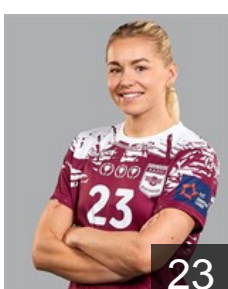

 ROU

Buceschi Eliza Iulia

Position: Centre Back
Place of birth: Baia Mare
Date of birth: 01.08.1993
Height: 177 cm

 ROU

Carasol Janine Denisa

Position: Left Wing
Place of birth: Bucuresti
Date of birth: 24.02.2006
Height: 177 cm

 FRA

Chambertin D.

Position: Left Back
Place of birth: Ravenne
Date of birth: 24.06.1997
Height: 177 cm

 ROU

Ciuca Diana Cristiana

Position: Goalkeeper
Place of birth: Craiova
Date of birth: 01.06.2000
Height: 180 cm

 ROU

Constantin Mihaela Andreea

Position: Goalkeeper
Place of birth: Fetesti
Date of birth: 25.10.2007
Height: 180 cm

 NOR

Ellertsen Line

Position: Right Back
Place of birth: Stavanger
Date of birth: 04.06.1998
Height: 172 cm

 POR

Ferreira Lopes Mariana

Position: Centre Back
Place of birth: Aveiro
Date of birth: 09.12.1994
Height: 173 cm

 ROU

Geamanu Rebecca

Position: Line Player
Place of birth: Roma
Date of birth: 12.07.2004
Height: 176 cm