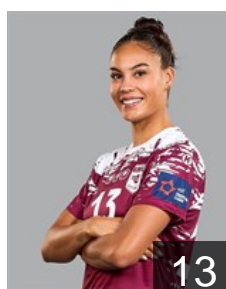

 ROU

Buceschi Eliza Iulia

Position: Centre Back
Place of birth: Baia Mare
Date of birth: 01.08.1993
Height: 177 cm

 ROU

Carasol Janine Denisa

Position: Left Wing
Place of birth: Bucuresti
Date of birth: 24.02.2006
Height: 177 cm

 FRA

Chambertin D.

Position: Left Back
Place of birth: Ravenne
Date of birth: 24.06.1997
Height: 177 cm

 ROU

Ciuca Diana Cristiana

Position: Goalkeeper
Place of birth: Craiova
Date of birth: 01.06.2000
Height: 180 cm

 ROU

Constantin Mihaela Andreea

Position: Goalkeeper
Place of birth: Fetesti
Date of birth: 25.10.2007
Height: 180 cm

 NOR

Ellertsen Line

Position: Right Back
Place of birth: Stavanger
Date of birth: 04.06.1998
Height: 172 cm