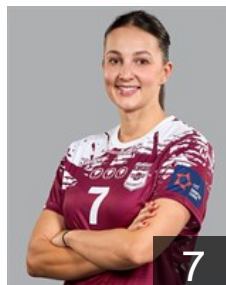

EHF Club Competition – Delegation list

EHF European League Women 2025/26

 ROU CS Rapid Bucuresti - Players

 ANG

Almeida A.

Position: Line Player
Place of birth: Luanda
Date of birth: 12.06.1996
Height: 194 cm

 ROU

Buceschi Eliza Iulia

Position: Centre Back
Place of birth: Baia Mare
Date of birth: 01.08.1993
Height: 177 cm

 ROU

Carasol Janine Denisa

Position: Left Wing
Place of birth: Bucuresti
Date of birth: 24.02.2006
Height: 177 cm

 FRA

Chambertin D.

Position: Left Back
Place of birth: Ravenne
Date of birth: 24.06.1997
Height: 177 cm

 ROU

Ciuca Diana Cristiana

Position: Goalkeeper
Place of birth: Craiova
Date of birth: 01.06.2000
Height: 180 cm