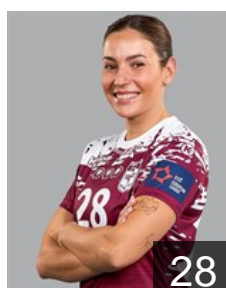

 ROU

Sandru Denisa Stefania

Position: Goalkeeper
Place of birth: Brasov
Date of birth: 27.09.1994
Height: 182 cm

 RUS

Shamanovskaya Viktoriia

Position: Line Player
Place of birth: Minsk
Date of birth: 08.08.1993
Height: 172 cm

 ROU

Skrobic Maryia

Position: Left Back
Place of birth: Rogachev
Date of birth: 19.03.1997
Height: 187 cm

 ROU

Soroceanu Maria Ionica

Position: Centre Back
Place of birth: Caransebes
Date of birth: 24.01.2006
Height: 169 cm

 ROU

Stoichita Denisa Cristina

Position: Right Wing
Place of birth: Bucuresti
Date of birth: 27.12.2005
Height: 160 cm

 HUN

Töpfner Alexandra

Position: Right Wing
Place of birth: Szekszárd
Date of birth: 08.02.1996
Height: 170 cm