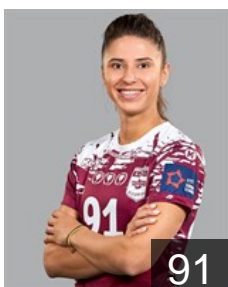

 MNE

Mehmedovic Mela

Position: Left Wing
Place of birth: Bar
Date of birth: 12.11.2003
Height: 170 cm

 ANG

Pascoal Stelvia de Jesus

Position: Right Back
Place of birth: Luanda
Date of birth: 20.10.2002
Height: 180 cm

 SRB

Petrovic Marija

Position: Line Player
Place of birth: Nis
Date of birth: 18.03.1994
Height: 185 cm

 NED

Polman Estavana

Position: Centre Back
Place of birth: Arnhem
Date of birth: 05.08.1992
Height: 174 cm

 MKD

Ristovska Sara

Position: Right Wing
Place of birth: Skopje
Date of birth: 09.09.1996
Height: 169 cm

 ROU

Rosu Florentina Anastasia

Position: Goalkeeper
Place of birth: Bucuresti
Date of birth: 10.02.2006
Height: 178 cm