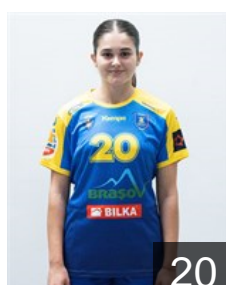

## Grozav Sorina Maria

Position: Left Back  
Place of birth: Ramnicu Valcea  
Date of birth: 27.05.1999  
Height: 175 cm

 BIH

## Haggerty Tamara

Position: Line Player  
Place of birth: Haarlem  
Date of birth: 29.04.1996  
Height: 178 cm

 ROU

## Iliescu Luana Maria

Position: Left Wing  
Place of birth: Bucuresti  
Date of birth: 25.08.2007  
Height: 173 cm

 ROU