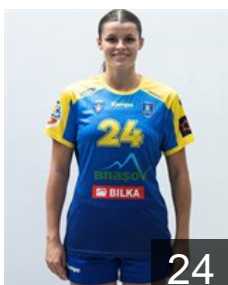

EHF Club Competition – Delegation list

EHF European League Women 2025/26

ROU CSM Corona Brasov - Players

ROU

Boiciuc Alisia Lorena

Position: Centre Back
Place of birth: Sighetul
Date of birth: 20.07.2005
Height: 177 cm