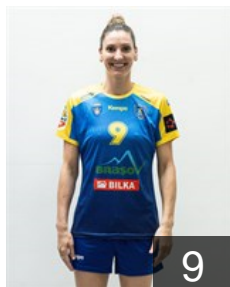

EHF Club Competition – Delegation list

EHF European League Women 2025/26

ROU CSM Corona Brasov - Players

SRB

Zivkovic Jelena

Position: Right Back

Place of birth: Zrenjanin

Date of birth: 06.07.1991

Height: 184 cm