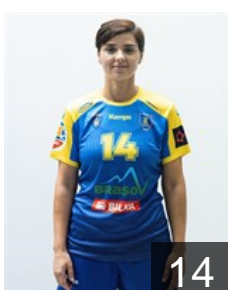

ROU

Neagu Marilena Alexandrina

Position: Right Wing
Place of birth: Bacau
Date of birth: 27.10.1989
Height: 170 cm