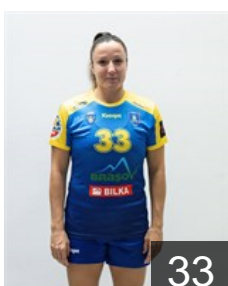

## Haggerty Tamara

Position: Line Player  
Place of birth: Haarlem  
Date of birth: 29.04.1996  
Height: 178 cm

 ROU

## Iliescu Luana Maria

Position: Left Wing  
Place of birth: Bucuresti  
Date of birth: 25.08.2007  
Height: 173 cm

 ROU

## Iordachi Cristina Diana

Position: Left Wing  
Place of birth: Brasov  
Date of birth: 07.12.2002  
Height: 169 cm

 SRB

## Krpez-Slezák Katarina

Position: Right Wing  
Place of birth: Sombor  
Date of birth: 02.05.1988  
Height: 168 cm

 ROU