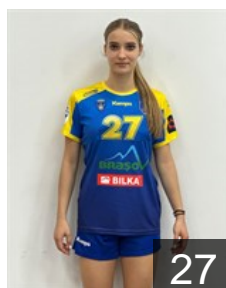

## Lache Denisa Alexandra

Position: Centre Back  
Place of birth: brasov  
Date of birth: 25.08.2007  
Height: 176 cm

## Lasm Laura Anais Melaine

Position: Left Back  
Place of birth: Paris  
Date of birth: 19.06.2000  
Height: 174 cm

 ROU

## Mosor Antonia Maria

Position: Centre Back  
Place of birth: Brasov  
Date of birth: 03.11.2007  
Height: 177 cm

 MNE