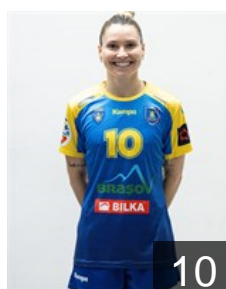

## Lasm Laura Anais Melaine

Position: Left Back  
Place of birth: Paris  
Date of birth: 19.06.2000  
Height: 174 cm

 ROU

## Mosor Antonia Maria

Position: Centre Back  
Place of birth: Brasov  
Date of birth: 03.11.2007  
Height: 177 cm

 MNE

## Mugoša Dijana

Position: Left Wing  
Place of birth: Podgorica  
Date of birth: 22.10.1995  
Height: 171 cm

 BRA