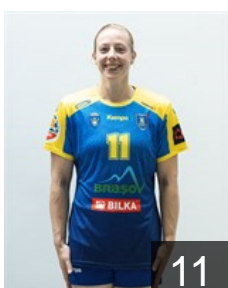

## Serban Anamaria

Position: Left Back  
Place of birth: Ghimbav  
Date of birth: 19.03.2007  
Height: 180 cm

 ROU

## Stoican Agata

Position: Right Back  
Place of birth: Bucuresti  
Date of birth: 30.06.2008  
Height: 180 cm

 ROU

## Totoescu Ana

Position: Goalkeeper  
Place of birth: brasov  
Date of birth: 22.02.2007  
Height: 180 cm

 ROU

## Vacariu Ana Maria

Position: Left Back  
Place of birth: BUCHAREST  
Date of birth: 15.09.1998  
Height: 182 cm

 NED