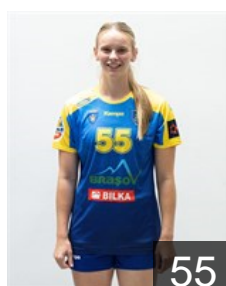

## Francisco Joao Ruth

Position: Line Player  
Place of birth: Luanda  
Date of birth: 17.10.1998  
Height: 185 cm

 ROU

## Grozav Sorina Maria

Position: Left Back  
Place of birth: Ramnicu Valcea  
Date of birth: 27.05.1999  
Height: 175 cm

 BIH

## Gudelj Anica

Position: Goalkeeper  
Place of birth: Mostar  
Date of birth: 27.10.1991  
Height: 182 cm

 NED

## Iliescu Luana Maria

Position: Left Wing  
Place of birth: Bucuresti  
Date of birth: 25.08.2007  
Height: 173 cm

 ROU