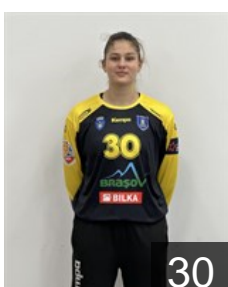

## Neagu Marilena Alexandrina

Position: Right Wing  
Place of birth: Bacau  
Date of birth: 27.10.1989  
Height: 170 cm

 ROU

## Radoi Raluca Nicoleta

Position: Goalkeeper  
Place of birth: Brasov  
Date of birth: 03.12.2002  
Height: 182 cm

 ROU

## Serban Anamaria

Position: Left Back  
Place of birth: Ghimbav  
Date of birth: 19.03.2007  
Height: 180 cm

 ROU

## Stoican Agata

Position: Right Back  
Place of birth: Bucuresti  
Date of birth: 30.06.2008  
Height: 180 cm

 ROU