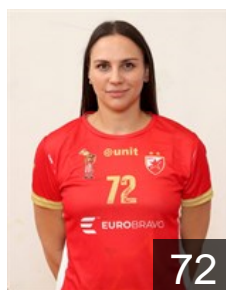

## Acimovic Milica

Position: Right Back  
Place of birth: Loznica  
Date of birth: 31.03.2004  
Height: 181 cm

SRB