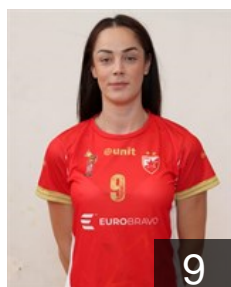

## Agbaba Jelena

Position: Line Player  
Place of birth: Kikinda  
Date of birth: 20.06.1997  
Height: 183 cm

ANG

## Azenaide Danila Jose Carlos

Position: Right Back  
Place of birth: Luanda  
Date of birth: 14.06.1990  
Height: 178 cm

SRB

## Bogunovic Isidora

Position: Left Wing  
Place of birth: Belgrade  
Date of birth: 23.08.2000  
Height: 167 cm

BIH