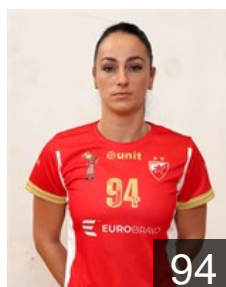

## Azenaide Danila Jose Carlos

Position: Right Back  
Place of birth: Luanda  
Date of birth: 14.06.1990  
Height: 178 cm

SRB

## Bogunovic Isidora

Position: Left Wing  
Place of birth: Belgrade  
Date of birth: 23.08.2000  
Height: 167 cm

BIH

## Bosnjak Damljana

Position: Line Player  
Place of birth: Bijeljina  
Date of birth: 06.02.1998  
Height: 180 cm

SRB