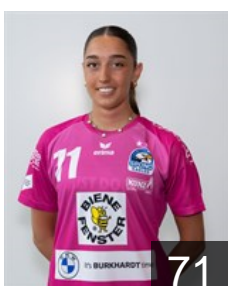

## Käser Melina

Position: Line Player  
Place of birth: Luzern  
Date of birth: 21.05.2006  
Height: 175 cm

 SUI

## Manduca Giuliana

Position: Left Wing  
Place of birth: Rothrist  
Date of birth: 04.07.2007  
Height: 168 cm

 KOS

## Mirdita Elisa

Position: Left Back  
Place of birth: Aarau  
Date of birth: 10.03.2005  
Height: 180 cm

 SUI