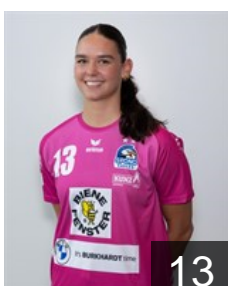

## Grüning Anouk

Position: Right Wing  
Place of birth: Bern  
Date of birth: 30.01.2007  
Height: 171 cm

 SUI

## Hartz Claire

Position: Goalkeeper  
Place of birth: Hongkong, China  
Date of birth: 02.09.2005  
Height: 180 cm

 SUI

## Heinzer Celia

Position: Left Back  
Place of birth: Schwyz  
Date of birth: 19.05.2002  
Height: 183 cm

 SUI