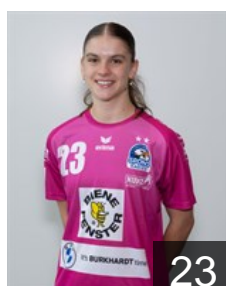

## Hartz Claire

Position: Goalkeeper  
Place of birth: Hongkong, China  
Date of birth: 02.09.2005  
Height: 180 cm

 SUI

## Heinzer Celia

Position: Left Back  
Place of birth: Schwyz  
Date of birth: 19.05.2002  
Height: 183 cm

 SUI