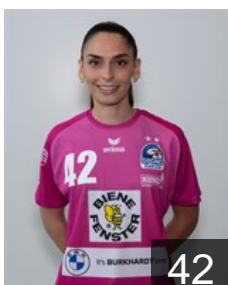

# EHF Club Competition – Delegation list

EHF European League Women 2025/26

 SUI SPONO Eagles - Players

 KOS

## Bytyqi Mirjeta

Position: Right Back  
Place of birth: Izola  
Date of birth: 10.08.1997  
Height: 176 cm

 SUI