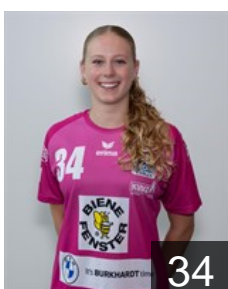

## Bytyqi Mirjeta

Position: Right Back  
Place of birth: Izola  
Date of birth: 10.08.1997  
Height: 176 cm

 SUI

## Cilurzo Dela

Position: Right Wing  
Place of birth: Neuenkirch  
Date of birth: 12.06.2005  
Height: 174 cm

 SUI