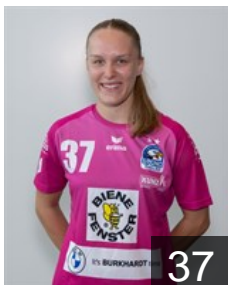

EHF Club Competition – Delegation list

EHF European League Women 2025/26

SUI SPONO Eagles - Players

SUI

Rööfli Alia

Position: Line Player
Place of birth: Wolhusen
Date of birth: 25.07.2005
Height: 174 cm