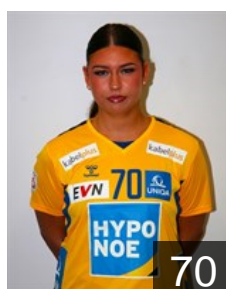

## Neidhart Nina

Position: Left Wing  
Place of birth: Wien  
Date of birth: 16.06.2001  
Height: 172 cm

 CRO

## Pavkovic Andrea

Position: Back  
Place of birth: Zagreb  
Date of birth: 30.11.1996  
Height: 172 cm

 AUT

## Plavotic Nina

Position: Goalkeeper  
Place of birth: Wien  
Date of birth: 28.01.2006  
Height: 174 cm

 AUT