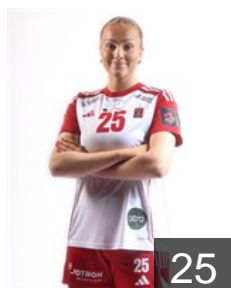

66

 DEN

Pedersen Christina

Position: Centre Back
Place of birth: Aalborg
Date of birth: 26.03.2001
Height: 172 cm

EHF Club Competition – Delegation list

EHF European League Women 2025/26

 NOR Larvik - Players

 NOR

Ramberg Guro

Position: Right Wing
Place of birth: Tønsberg
Date of birth: 04.08.2001
Height: 165 cm

 NOR

Rønning Andrea

Position: Centre Back
Place of birth: Porsgrunn
Date of birth: 30.01.1995
Height: 178 cm

 NOR

Rosenberg Tiril Birgitte

Position: Line Player
Place of birth: Oslo
Date of birth: 15.07.2002
Height: 175 cm

 NOR

Sæteren Maja Furu

Position: Left Back
Place of birth: Skien
Date of birth: 14.05.2003
Height: 174 cm

 NOR

Seierstad Frøydis Wiik

Position: Centre Back
Place of birth: Stavanger
Date of birth: 05.09.1999
Height: 173 cm

 NOR

Stensrud Mari Kirkeby

Position: Left Back
Place of birth: Gjøvik
Date of birth: 03.10.2003
Height: 174 cm