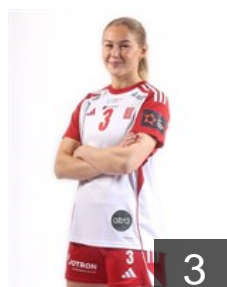

 NOR

Ramberg Guro

Position: Right Wing
Place of birth: Tønsberg
Date of birth: 04.08.2001
Height: 165 cm

 NOR

Rønning Andrea

Position: Centre Back
Place of birth: Porsgrunn
Date of birth: 30.01.1995
Height: 178 cm

 NOR

Rosenberg Tiril Birgitte

Position: Line Player
Place of birth: Oslo
Date of birth: 15.07.2002
Height: 175 cm

 NOR

Sæteren Maja Furu

Position: Left Back
Place of birth: Skien
Date of birth: 14.05.2003
Height: 174 cm

 NOR

Seierstad Frøydis Wiik

Position: Centre Back
Place of birth: Stavanger
Date of birth: 05.09.1999
Height: 173 cm

 NOR

Stensrud Mari Kirkeby

Position: Left Back
Place of birth: Gjøvik
Date of birth: 03.10.2003
Height: 174 cm

 NOR

Strøm Christine Neumann

Position: Goalkeeper
Place of birth: Tønsberg
Date of birth: 27.09.2005
Height: 173 cm

 NOR

Vinjevoll Ingrid

Position: Left Back
Place of birth: Volda
Date of birth: 11.12.2003
Height: 180 cm