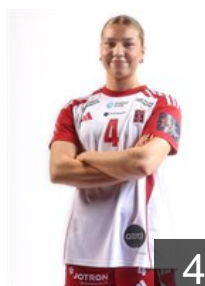

 NOR

Berg Sara

Position: Left Wing
Place of birth: Bergen
Date of birth: 09.09.2001
Height: 176 cm

30

 NOR

Ellingsen Sigrid

Position: Goalkeeper
Place of birth: Oslo
Date of birth: 09.02.2008
Height: 175 cm

12

 NOR

Frisendal Dina

Position: Goalkeeper
Place of birth: Trondheim
Date of birth: 31.07.2004
Height: 179 cm

6

 NOR

Hedenstad Constance

Position: Right Back
Place of birth: Bærum
Date of birth: 10.02.2005
Height: 181 cm

10

 NOR

Hulleberg Julie

Position: Left Back
Place of birth: Fredrikstad
Date of birth: 15.06.2001
Height: 180 cm

4

 NOR

Iversen Charlotte Koffeld

Position: Right Wing
Place of birth: Fredrikstad
Date of birth: 22.06.2003
Height: 164 cm