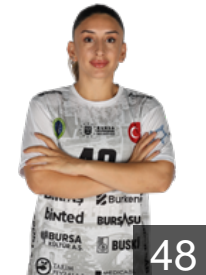

## Cetin Eda Nur

Position: Left Back  
Place of birth: Eskisehir  
Date of birth: 30.05.2000  
Height: 172 cm

61

 **ANG**

## Da Costa Fortuna Joana

Position: Right Back  
Place of birth: Luanda  
Date of birth: 08.07.1996  
Height: 182 cm

96

 **TUR**

## Gokdemir Emine

Position: Right Wing  
Place of birth: Aksaray  
Date of birth: 01.02.2003  
Height: 168 cm

87

 **TUR**

## Gundogdu Sibel

Position: Line Player  
Place of birth: Osmangazi  
Date of birth: 11.01.1998  
Height: 170 cm

48

 **RUS**