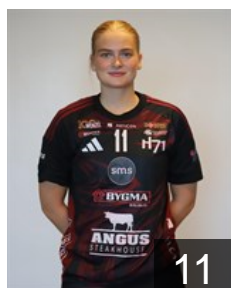

# EHF Club Competition – Delegation list

EHF European Cup Women 2025/26

 FAR H71 - Players

 FAR

## Arge Lukka

Position: Centre Back  
Place of birth: Århus  
Date of birth: 28.06.2004  
Height: 179 cm

 FAR