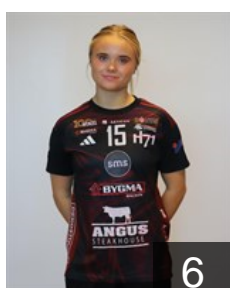

## Funding Juul Turið

Position: Centre Back  
Place of birth: Tórshavn  
Date of birth: 18.11.2007  
Height: -

 FAR

## Weyhe A.

Position: Left Back  
Place of birth: Tórshavn  
Date of birth: 30.10.2005  
Height: 169 cm

44

 FAR

## Heinesen Karina Debes

Position: Line Player  
Place of birth: Hoyvík  
Date of birth: 17.10.2005  
Height: 170 cm

9

 FAR