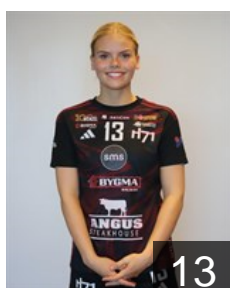

## Joensen Bjørk Maria

Position: Line Player  
Place of birth: Tórshavn  
Date of birth: 10.12.2008  
Height: -

 FAR

## Joensen Daniella

Position: Left Back  
Place of birth: Tórshavn  
Date of birth: 13.03.1994  
Height: -

55

 FAR

## Joensen Elida

Position: Line Player  
Place of birth: Copenhagen  
Date of birth: 24.03.2007  
Height: 180 cm

88

 FAR