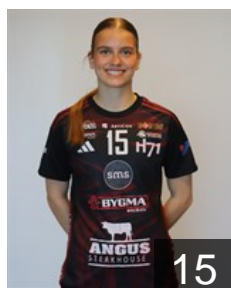

FAR H71 - Players

FAR

Róadóttir Tóra

Position: Left Wing
Place of birth: Tórshavn
Date of birth: 30.09.2005
Height: 166 cm