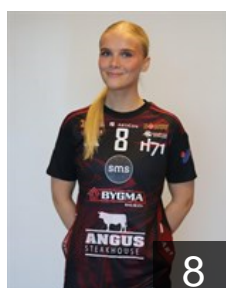

FAR

Egholm Karin

Position: Right Wing
Place of birth: Hoyvík
Date of birth: 28.07.2005
Height: 169 cm