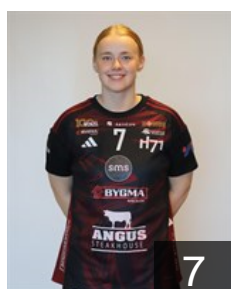

## Róadóttir Tóra

Position: Left Wing  
Place of birth: Tórshavn  
Date of birth: 30.09.2005  
Height: 166 cm

 FAR

## Vilhelm Fjóla Skaalum

Position: Left Back  
Place of birth: Tórshavn  
Date of birth: 12.08.2007  
Height: -

 FAR