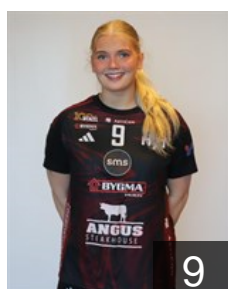

## Fossabrúgv Karin

Position: Line Player  
Place of birth: Tórshavn  
Date of birth: 19.12.2006  
Height: 171 cm

18

 FAR

## Funding Juul Turið

Position: Centre Back  
Place of birth: Tórshavn  
Date of birth: 18.11.2007  
Height: -

 FAR

## Weyhe A.

Position: Left Back  
Place of birth: Tórshavn  
Date of birth: 30.10.2005  
Height: 169 cm

44

 FAR