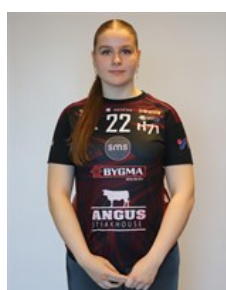

## Beder Maria

Position: Goalkeeper  
Place of birth: Tórshavn  
Date of birth: 01.08.2006  
Height: 170 cm

 FAR

## á Lag Sará Berg

Position: Centre Back  
Place of birth: Tórshavn  
Date of birth: 13.09.2007  
Height: 176 cm

 FAR

## Bogadóttir Á Borg Guðrið

Position: Right Wing  
Place of birth: Hoyvík  
Date of birth: 04.11.1997  
Height: 169 cm

 FAR