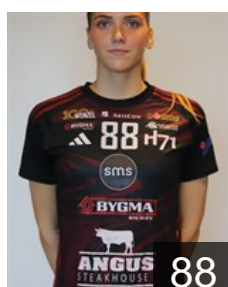

## Ingolddóttir Maria

Position: Left Wing  
Place of birth: Tórshavn  
Date of birth: 29.05.1997  
Height: -

 FAR

## Joensen Bjørk Maria

Position: Line Player  
Place of birth: Tórshavn  
Date of birth: 10.12.2008  
Height: -

 FAR

## Joensen Daniella

Position: Left Back  
Place of birth: Tórshavn  
Date of birth: 13.03.1994  
Height: -

55

 FAR