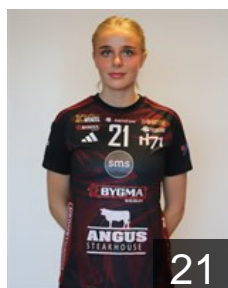

## Ripley S.

Position: Centre Back  
Place of birth: Tórshavn  
Date of birth: 28.02.2008  
Height: -

28

# EHF Club Competition – Delegation list

EHF European Cup Women 2025/26

 FAR H71 - Players

 FAR

## Róadóttir Tóra

Position: Left Wing  
Place of birth: Tórshavn  
Date of birth: 30.09.2005  
Height: 166 cm

 FAR