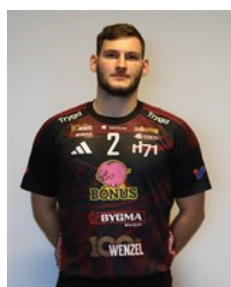

FAR

Hildarson Hoydal Helgi

Other
Date of birth: 01.05.1997

FAR

Holm Ingilín

Physiotherapist
Date of birth: 04.06.1969