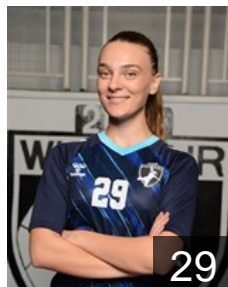

## Ammar Tahani

Position: Left Back  
Place of birth: MONASTIR  
Date of birth: 24.03.1997  
Height: 182 cm

MKD