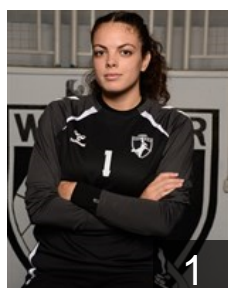

## Ismailji Jona

Position: Left Wing  
Place of birth: SKOPJE  
Date of birth: 16.04.2009  
Height: 169 cm

MKD

## Kirova Ema

Position: Goalkeeper  
Place of birth: Skopje  
Date of birth: 13.12.2004  
Height: 171 cm

MNE