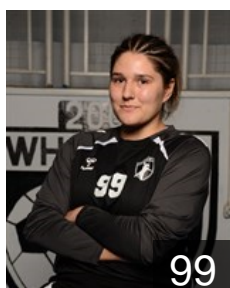

MKD

Kirova Ema

Position: Goalkeeper
Place of birth: Skopje
Date of birth: 13.12.2004
Height: 171 cm