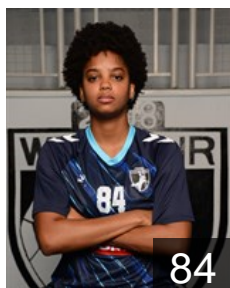

## Ammar Tahani

Position: Left Back  
Place of birth: MONASTIR  
Date of birth: 24.03.1997  
Height: 182 cm

MKD

## Damcheska Biljana

Position: Left Wing  
Place of birth: Skopje  
Date of birth: 03.02.2001  
Height: 169 cm

BRA

## De Jesus Clemente Ferreira I.

Position: Left Back  
Place of birth: Rio de Janeiro  
Date of birth: 27.02.1999  
Height: 180 cm

MKD