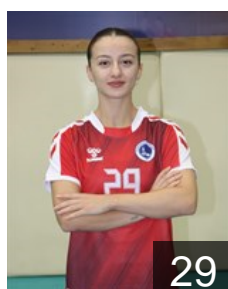

EHF Club Competition – Delegation list

EHF European Cup Women 2025/26

 **TUR Üsküdar B.S.K. - Players**

 **MNE**

Abramovic Nina

Position: Goalkeeper
Place of birth:
Date of birth: 16.07.1991
Height: -

27

 **TUR**

Aktemur Tugba

Position: Left Wing
Place of birth: Istanbul
Date of birth: 27.02.2005
Height: -

5

 **TUR**

Bozova Seval

Position: Right Wing
Place of birth: Antalya
Date of birth: 28.01.2006
Height: 170 cm

3

 **TUR**

Çelik Sena Nur

Position: Left Wing
Place of birth: Afyonkarahisar
Date of birth: 14.05.2004
Height: 161 cm

29

 **TUR**

Dagli Sudenaz

Position: Right Wing
Place of birth: Istanbul
Date of birth: 20.05.2007
Height: -

11

 **CGO**

Diagouraga Fanta

Position: Left Back
Place of birth:
Date of birth: 30.06.2000
Height: -

78

 **TUR**

Gürgöl Hatice Maral

Position: Goalkeeper
Place of birth: Istanbul
Date of birth: 12.08.2006
Height: -