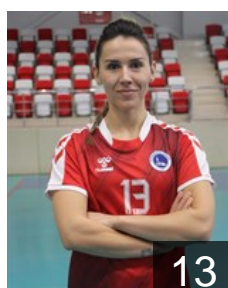

MNE

Kaludjerovic Suskavcevic M.

Position: Line Player
Place of birth:
Date of birth: 13.08.1994
Height: -

13