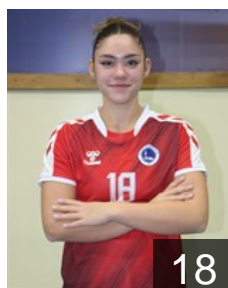

8

 **TUR**

Karagözlü Helin Su

Position: Right Back
Place of birth:
Date of birth: 30.09.2008
Height: -

63

 **TUR**

Midilli Fatma Gül

Position: Centre Back
Place of birth: Manisa
Date of birth: 31.03.1992
Height: -

17

 **TUR**

Özler Yagmur

Position: Left Back
Place of birth:
Date of birth: 17.09.2001
Height: 176 cm

19

EHF Club Competition – Delegation list

EHF European Cup Women 2025/26

 **TUR Üsküdar B.S.K. - Players**

 **TUR**

Sahin Yasemin

Position: Centre Back
Place of birth: Ankara
Date of birth: 25.06.1988
Height: 168 cm

 **TUR**

Sengöçen Nil

Position: Line Player
Place of birth: Istanbul
Date of birth: 24.08.2005
Height: -