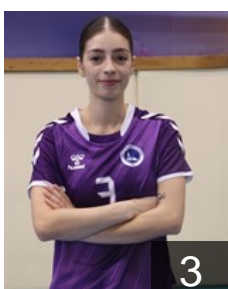

EHF Club Competition – Delegation list

EHF European Cup Women 2025/26

 **TUR Üsküdar B.S.K. - Players**

 **MNE**

Abramovic Nina

Position: Goalkeeper
Place of birth:
Date of birth: 16.07.1991
Height: -

27

 **TUR**

Aktemur Tugba

Position: Left Wing
Place of birth: Istanbul
Date of birth: 27.02.2005
Height: -

5

 **TUR**

Bozova Seval

Position: Right Wing
Place of birth: Antalya
Date of birth: 28.01.2006
Height: 170 cm

3