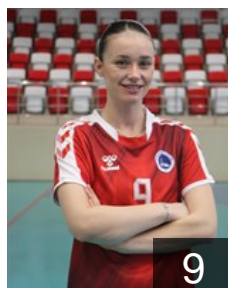

17

 **TUR**

Özler Yagmur

Position: Left Back
Place of birth:
Date of birth: 17.09.2001
Height: 176 cm

19

EHF Club Competition – Delegation list

EHF European Cup Women 2025/26

 **TUR Üsküdar B.S.K. - Players**

 **TUR**

Sahin Yasemin

Position: Centre Back
Place of birth: Ankara
Date of birth: 25.06.1988
Height: 168 cm

 **TUR**

Sengöçen Nil

Position: Line Player
Place of birth: Istanbul
Date of birth: 24.08.2005
Height: -

 **TUR**

Sensöz Aysenur

Position: Goalkeeper
Place of birth:
Date of birth: 09.05.2000
Height: -

 **TUR**

Vatan Güney Sinem

Position: Left Back
Place of birth: Istanbul
Date of birth: 26.11.1996
Height: -

 **TUR**