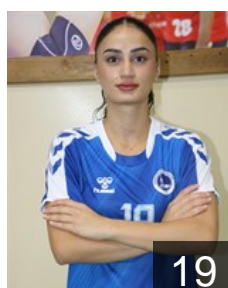

11

 **CGO**

Diagouraga Fanta

Position: Left Back
Place of birth:
Date of birth: 30.06.2000
Height: -

78

 **TUR**

Gürgöl Hatice Maral

Position: Goalkeeper
Place of birth: Istanbul
Date of birth: 12.08.2006
Height: -

8

 **TUR**

Karagözlü Helin Su

Position: Right Back
Place of birth:
Date of birth: 30.09.2008
Height: -

63

 **TUR**

Midilli Fatma Gül

Position: Centre Back
Place of birth: Manisa
Date of birth: 31.03.1992
Height: -

17

 **TUR**

Özler Yagmur

Position: Left Back
Place of birth:
Date of birth: 17.09.2001
Height: 176 cm

19

EHF Club Competition – Delegation list

EHF European Cup Women 2025/26

 **TUR Üsküdar B.S.K. - Players**

 **TUR**

Sahin Yasemin

Position: Centre Back
Place of birth: Ankara
Date of birth: 25.06.1988
Height: 168 cm

 **TUR**

Sengöçen Nil

Position: Line Player
Place of birth: Istanbul
Date of birth: 24.08.2005
Height: -