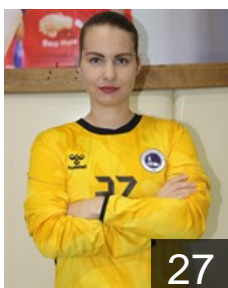

EHF Club Competition – Delegation list

EHF European Cup Women 2025/26

 **TUR Üsküdar B.S.K. - Players**

 **MNE**

Abramovic Nina

Position: Goalkeeper
Place of birth:
Date of birth: 16.07.1991
Height: -

27

 **TUR**

Aktemur Tugba

Position: Left Wing
Place of birth: Istanbul
Date of birth: 27.02.2005
Height: -

5

 **TUR**

Bozova Seval

Position: Right Wing
Place of birth: Antalya
Date of birth: 28.01.2006
Height: 170 cm

3