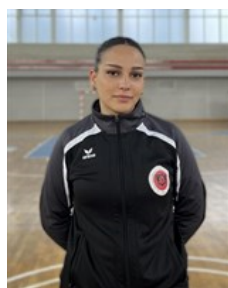

EHF Club Competition – Delegation list

EHF European Cup Women 2025/26

 KOS KHF Shqiponja - Players

 KOS
Bajrami Jonesa
Position:
Place of birth:
Date of birth: 05.02.2009
Height: -

 KOS
Berisha Marisa
Position: Goalkeeper
Place of birth:
Date of birth: 25.10.2005
Height: -

 BRA
Da Silva Souza H.
Position:
Place of birth:
Date of birth: 08.03.1995
Height: -

 KOS
Gjokolli Elisa
Position:
Place of birth:
Date of birth: 03.06.2009
Height: -

 BRA
Gonçalves Pereira Dos
Position:
Place of birth:
Date of birth: 30.01.2004
Height: -