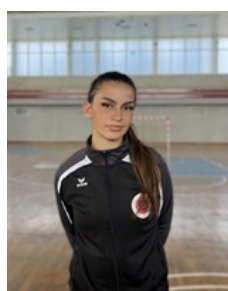

EHF Club Competition – Delegation list

EHF European Cup Women 2025/26

 KOS KHF Shqiponja - Players

 KOS
Bajrami Jonesa
Position:
Place of birth:
Date of birth: 05.02.2009
Height: -

 KOS
Berisha Marisa
Position: Goalkeeper
Place of birth:
Date of birth: 25.10.2005
Height: -

 BRA
Da Silva Souza H.
Position:
Place of birth:
Date of birth: 08.03.1995
Height: -

 KOS
Gjokolli Elisa
Position:
Place of birth:
Date of birth: 03.06.2009
Height: -

 BRA
Gonçalves Pereira Dos
Position:
Place of birth:
Date of birth: 30.01.2004
Height: -