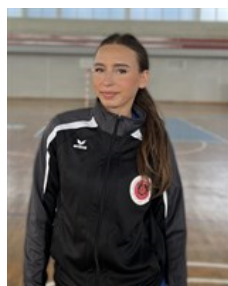

Date of birth: 03.04.2004

Height: -

 KOS

Vula Klea

Position:

Place of birth:

Date of birth: 16.06.2008

Height: -