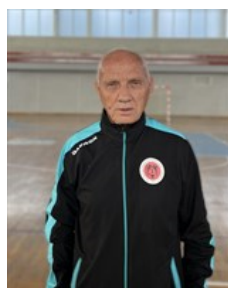

KOS

Sadiku Mahmut

Head Coach

Date of birth: 01.01.1956