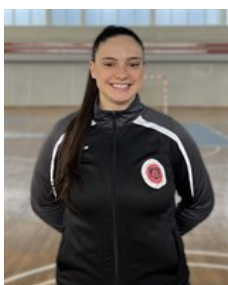

KOS KHF Shqiponja - Players

BRA

Silva Fontana Nathalia

Position:

Place of birth:

Date of birth: 16.02.2000

Height: -