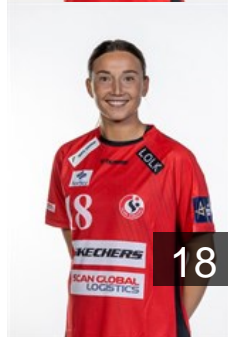

10

 DEN

Iversen Rikke

Position: Line Player
Place of birth: København
Date of birth: 18.05.1993
Height: 178 cm

11

 NOR

Jacobsen Marit Røsberg

Position: Right Wing
Place of birth: Narvik
Date of birth: 25.02.1994
Height: 168 cm

20

 SWE

Koppang Nina Beate

Position: Right Back
Place of birth: Hagebyhögå
Date of birth: 31.05.2002
Height: 177 cm

15

 DEN

Kristensen Anna Opstrup

Position: Goalkeeper
Place of birth: Skanderborg
Date of birth: 25.10.2000
Height: 184 cm

12

 SWE

Löfqvist O.

Position: Line Player
Place of birth: Hörby
Date of birth: 13.07.1998
Height: 177 cm

18

EHF Club Competition – Delegation list

EHF Champions League Women 2025/26

 DEN Team Esbjerg - Players