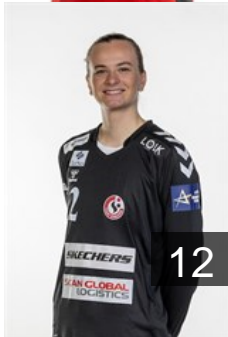

10

 DEN

Iversen Rikke

Position: Line Player
Place of birth: København
Date of birth: 18.05.1993
Height: 178 cm

11

 NOR

Jacobsen Marit Røsberg

Position: Right Wing
Place of birth: Narvik
Date of birth: 25.02.1994
Height: 168 cm

20

 SWE

Koppang Nina Beate

Position: Right Back
Place of birth: Hagebyhögå
Date of birth: 31.05.2002
Height: 177 cm

15

 DEN

Kristensen Anna Opstrup

Position: Goalkeeper
Place of birth: Skanderborg
Date of birth: 25.10.2000
Height: 184 cm