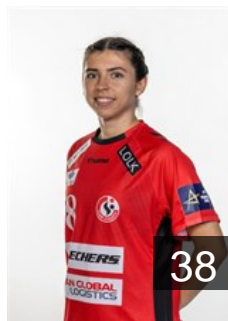

EHF Club Competition – Delegation list

EHF Champions League Women 2025/26

 DEN Team Esbjerg - Players

 NED

Dekker Sarah

Position: Right Wing
Place of birth: Hoorn
Date of birth: 08.03.2001
Height: 169 cm

29

 SUI

Emmenegger Mia Sofia

Position: Right Wing
Place of birth: Schüpfheim LU
Date of birth: 17.01.2005
Height: 161 cm

38

 GER

Filter Katharina Johanna

Position: Goalkeeper
Place of birth: Hamburg
Date of birth: 04.02.1999
Height: 181 cm

42

 DEN

Hansen Helene Kindberg

Position: Right Back
Place of birth: Sverige
Date of birth: 13.01.1998
Height: 178 cm

21

 SWE

Hansson Elin Viktoria

Position: Left Wing
Place of birth: Stockholm
Date of birth: 07.08.1996
Height: 173 cm