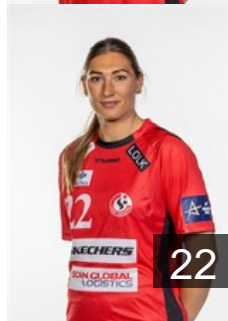

42

 DEN

Hansen Helene Kindberg

Position: Right Back
Place of birth: Sverige
Date of birth: 13.01.1998
Height: 178 cm

21

 SWE

Hansson Elin Viktoria

Position: Left Wing
Place of birth: Stockholm
Date of birth: 07.08.1996
Height: 173 cm

17

 DEN

Haugsted Line

Position: Left Back
Place of birth: Skive
Date of birth: 11.11.1994
Height: 179 cm

22

 DEN

Heindahl K.

Position: Line Player
Place of birth: Rudersdal
Date of birth: 26.03.1992
Height: 185 cm