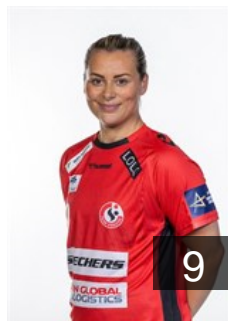

 DEN
Møller Michala Elsberg

Position: Left Back
Place of birth: Aalborg
Date of birth: 16.02.2000
Height: 178 cm

 DEN
Petersen Anne Tolstrup

Position: Right Wing
Place of birth: Aarhus
Date of birth: 07.03.1995
Height: 173 cm

 NOR
Rushfeldt Deila Live

Position: Left Back
Place of birth: Skien
Date of birth: 15.01.2000
Height: 176 cm

 NOR
Solberg-Isaksen S.

Position: Left Wing
Place of birth: Bærum
Date of birth: 16.06.1990
Height: 178 cm

 NED
van der Helm Judith

Position: Left Back
Place of birth: Delft
Date of birth: 13.01.2005
Height: 182 cm

 NOR
Mørk Nora

Position: Right Back
Place of birth: Oslo
Date of birth: 05.04.1991
Height: 167 cm