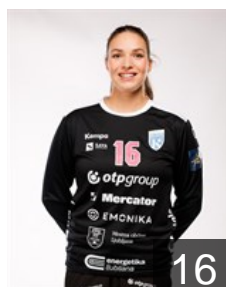

Position: Line Player
Place of birth: Luanda
Date of birth: 16.11.2004
Height: 183 cm

SLO

Mavsar Tamara

Position: Left Wing
Place of birth: Ljubljana
Date of birth: 01.04.1991
Height: 172 cm

SLO

Pogorelc Tea

Position: Left Back
Place of birth: Ljubljana
Date of birth: 13.01.2006
Height: 185 cm

SLO

Puncer Lana

Position: Line Player
Place of birth: Slovenj Gradec
Date of birth: 31.03.2006
Height: 174 cm

SRB

Risovic Jovana

Position: Goalkeeper
Place of birth: Beograd
Date of birth: 07.10.1993
Height: 171 cm

SLO

Vojnovic Maja

Position: Goalkeeper
Place of birth: Novo mesto
Date of birth: 26.01.1998
Height: 180 cm

CRO

Žagar Andela