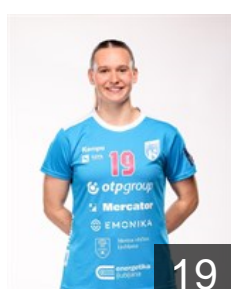

Đajic Dijana

Position: Goalkeeper
Place of birth: Ljubljana
Date of birth: 03.10.2004
Height: 185 cm

AUT

Egger Philomena

Position: Right Wing
Place of birth: Wien
Date of birth: 01.05.2007
Height: 176 cm

SLO

Erceg Elena

Position: Left Wing
Place of birth: Ljubljana
Date of birth: 07.06.2006
Height: 172 cm

FRA

Horacek Tamara

Position: Back
Place of birth: POZEDA
Date of birth: 05.11.1995
Height: 178 cm

SRB

Ignjatovic Milica

Position: Right Back
Place of birth: Loznica
Date of birth: 17.09.2005
Height: 182 cm

DEN

Johansen Anne With

Position: Right Back
Place of birth: Ringsted
Date of birth: 22.04.2004
Height: 172 cm

SLO

Juric Manca