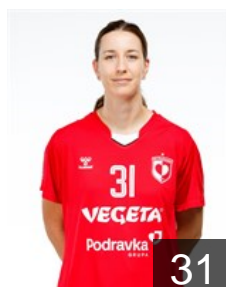

 CRO

Barišic Tina

Position: Left Back
Place of birth: Knin
Date of birth: 30.10.2000
Height: 185 cm

 CRO

Bešen Lucija

Position: Goalkeeper
Place of birth: Zagreb
Date of birth: 29.03.1998
Height: 182 cm

 CRO

Birtic Klara

Position: Right Back
Place of birth: Slavonski Brod
Date of birth: 28.03.2002
Height: 182 cm

 CRO

Brkic Mia

Position: Line Player
Place of birth: Zagreb
Date of birth: 11.05.2003
Height: 182 cm

 CRO

Debelic Ana

Position: Line Player
Place of birth: Rijeka
Date of birth: 09.01.1994
Height: 183 cm

 CRO

Dolonga Ana

Position: Line Player
Place of birth: SPLIT
Date of birth: 02.12.2008
Height: 178 cm

 AUT

Dramac Kristina

Position: Right Back
Place of birth: Kirchdorf
Date of birth: 09.01.2002
Height: 180 cm

 CRO

Fratnik Ivana

Position: Left Back
Place of birth: SISAK
Date of birth: 26.10.2006
Height: 180 cm