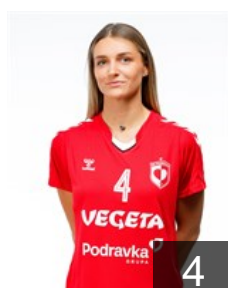

 CRO

Prkacin Kristina

Position: Left Back
Place of birth: DUBROVNIK
Date of birth: 21.10.1997
Height: 183 cm

 CRO

Šenvald Sara

Position: Line Player
Place of birth: Koprivnica
Date of birth: 14.03.1996
Height: 185 cm

 CRO

Šimara Andrea

Position: Left Wing
Place of birth: Zagreb
Date of birth: 13.07.1997
Height: 171 cm

 CRO

Tetec Lora

Position: Goalkeeper
Place of birth: Koprivnica
Date of birth: 05.06.2009
Height: 183 cm

 CRO

Tucakovic Antonia

Position: Goalkeeper
Place of birth: Split
Date of birth: 09.05.1992
Height: 173 cm

 CRO

Vukovic Katja

Position: Left Wing
Place of birth: Zagreb
Date of birth: 13.09.2006
Height: 171 cm