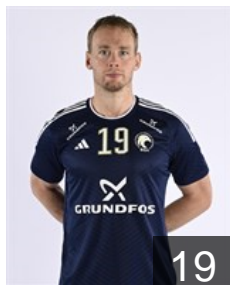

EHF Club Competition – Delegation list

EHF European League Men 2024/25

DEN Bjerringbro-Silkeborg - Players

DEN

Toft Hansen Rene

Position: Line Player
Place of birth: Skive
Date of birth: 01.11.1984
Height: 200 cm
Weight: 97 kg