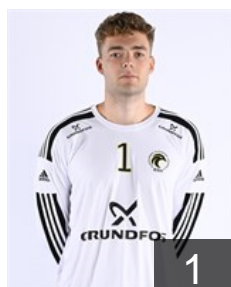

## Larsen Kasper Kock

Position: Goalkeeper  
Place of birth: Brabrand  
Date of birth: 18.03.1989  
Height: 193 cm  
Weight: 86 kg

DEN

## Lenbroch Mads Emil Bayer

Position: Left Wing  
Place of birth: Riyadh  
Date of birth: 05.03.2000  
Height: 191 cm  
Weight: 76 kg

NOR

## Lid Lasse Sunde

Position: Right Back  
Place of birth: Oslo  
Date of birth: 07.06.2004  
Height: 201 cm  
Weight: 106 kg

DEN