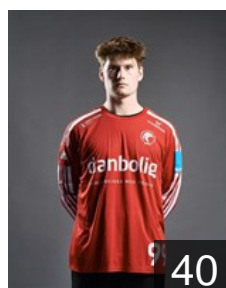

Jørgensen Jonas Capion

Position: Goalkeeper
Place of birth: Silkeborg
Date of birth: 05.05.2003
Height: 189 cm
Weight: 90 kg