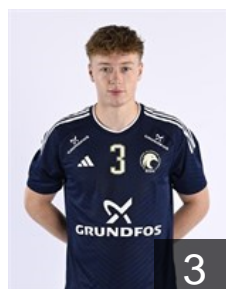

Ilsøe Victor Beenfeldt

Position: Right Wing
Place of birth: Aarhus
Date of birth: 10.07.2004
Height: 180 cm
Weight: 72 kg