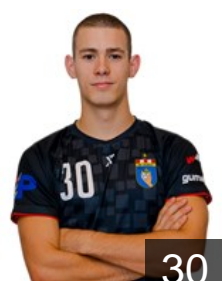

 CRO

Cesko Diano Neris

Position: Left Back
Place of birth: Ljubuški
Date of birth: 17.04.2004
Height: 196 cm
Weight: 99 kg

 CRO

Culjak Marko

Position: Goalkeeper
Place of birth: Ljubuški
Date of birth: 17.06.2007
Height: 197 cm
Weight: 114 kg

 CRO

Cuvalo Matej

Position: Right Wing
Place of birth: MOSTAR
Date of birth: 19.09.2005
Height: 180 cm
Weight: 70 kg

 CRO

Dedic Milan

Position: Left Back
Place of birth: Makarska
Date of birth: 21.03.2006
Height: 190 cm
Weight: 85 kg

 BIH

Dželilovic Edvin

Position: Right Wing
Place of birth: Tuzla
Date of birth: 30.06.2003
Height: 189 cm
Weight: 75 kg

 CRO

Grbavac Petar

Position: Centre Back
Place of birth: Ljubuški
Date of birth: 17.06.2006
Height: 183 cm
Weight: 74 kg

 BIH

Kalamanda Ognjen

Position: Left Back
Place of birth: Banja Luka
Date of birth: 18.06.2004
Height: 199 cm
Weight: 90 kg

 BIH

Katic Kristian

Position: Right Wing
Place of birth: Rijeka
Date of birth: 13.04.2006
Height: 180 cm
Weight: 77 kg