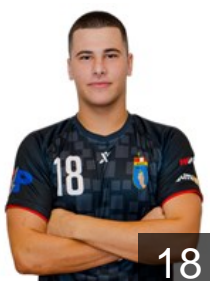

EHF Club Competition – Delegation list

EHF European League Men 2024/25

 BIH HC Izvidac - Players

 BIH

Alihodzic Aldin

Position: Goalkeeper
Place of birth: sarajevo
Date of birth: 15.11.2005
Height: 197 cm
Weight: 86 kg

 CRO

Bebek Mihael

Position: Left Back
Place of birth: Mostar
Date of birth: 07.08.2002
Height: 205 cm
Weight: 107 kg

 CRO

Bubalo Luka

Position: Right Wing
Place of birth: Mostar
Date of birth: 16.06.2003
Height: 183 cm
Weight: 66 kg

 CRO

Cesko Diano Neris

Position: Left Back
Place of birth: Ljubuški
Date of birth: 17.04.2004
Height: 196 cm
Weight: 99 kg

 CRO

Culjak Marko

Position: Goalkeeper
Place of birth: Ljubuški
Date of birth: 17.06.2007
Height: 197 cm
Weight: 114 kg

 CRO

Cuvalo Matej

Position: Right Wing
Place of birth: MOSTAR
Date of birth: 19.09.2005
Height: 180 cm
Weight: 70 kg

 CRO

Dedic Milan

Position: Left Back
Place of birth: Makarska
Date of birth: 21.03.2006
Height: 190 cm
Weight: 85 kg