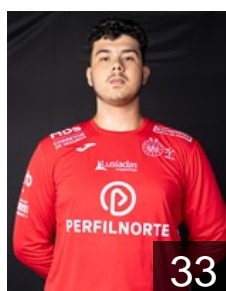

POR

Nogueira Gonçalo

Position: Right Back
Place of birth: Corroios
Date of birth: 21.07.2000
Height: 188 cm
Weight: 93 kg

EHF Club Competition – Delegation list

EHF European League Men 2024/25

 **POR** ABC de Braga Lusíadas Saúde - Players

 **POR**

Pando Nuno

Position: Left Back
Place of birth: Póvoa de
Date of birth: 26.09.1996
Height: 190 cm
Weight: 89 kg

 **POR**

Pires André

Position: Left Wing
Place of birth: Braga
Date of birth: 02.01.2005
Height: 190 cm
Weight: 89 kg

 **BRA**

Queiroz Pereira Matheus

Position: Line Player
Place of birth: Taboão da Serra
Date of birth: 16.07.2000
Height: 192 cm
Weight: 110 kg

 **BRA**

Rangel Ching Asaph Abner

Position: Goalkeeper
Place of birth: Uberlândia
Date of birth: 13.06.2006
Height: 200 cm
Weight: 124 kg