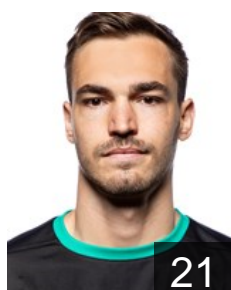

EHF Club Competition – Delegation list

EHF European League Men 2024/25

 CZE HCB Karvina - Players

 CZE

Bajer Pavel

Position: Right Wing
Place of birth: Prerov
Date of birth: 02.05.2002
Height: 186 cm
Weight: 82 kg

 UKR

Blyzniuk Illia

Position: Right Back
Place of birth: Zaporozh
Date of birth: 19.02.2001
Height: 185 cm
Weight: 80 kg

 CZE

Brychlec Matej

Position: Goalkeeper
Place of birth: Ostrava
Date of birth: 28.04.2004
Height: 186 cm
Weight: 86 kg

 CZE

Franc Vaclav

Position: Line Player
Place of birth: Litomerice
Date of birth: 10.08.1996
Height: 201 cm
Weight: 125 kg

 CZE

Fulnek Patrik

Position: Centre Back
Place of birth: Koprivnice
Date of birth: 23.05.1995
Height: 186 cm
Weight: 87 kg

 CZE

Galia Martin

Position: Goalkeeper
Place of birth: Karviná
Date of birth: 12.04.1979
Height: 189 cm
Weight: 93 kg

 CZE

Harabis Denis

Position: Right Wing
Place of birth: Ostrava
Date of birth: 26.05.1999
Height: 181 cm
Weight: 79 kg