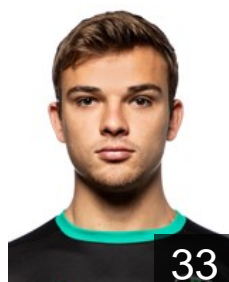

CZE

Siroky Petr

Position: Left Wing
Place of birth: Karviná
Date of birth: 08.12.2002
Height: 186 cm
Weight: 85 kg