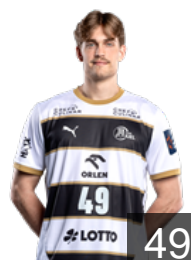

GER

Wiencek Patrick

Position: Line Player
Place of birth: Duisburg
Date of birth: 22.03.1989
Height: 200 cm
Weight: 113 kg

GER

Wolff Andreas

Position: Goalkeeper
Place of birth: Euskirchen
Date of birth: 03.03.1991
Height: 198 cm
Weight: 118 kg

GER

Zerbe Lukas

Position: Right Wing
Place of birth: Lemgo
Date of birth: 17.01.1996
Height: 184 cm
Weight: 73 kg

Left Club

FRA

Bellahcene Samir

Position: Goalkeeper
Place of birth: Montpellier
Date of birth: 20.02.1995
Height: 191 cm
Weight: 120 kg
Left Club on 10.11.2024