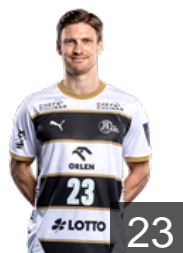

EHF Club Competition – Delegation list

EHF European League Men 2024/25

 GER THW Kiel - Players

 AUT

Bilyk Mykola

Position: Left Back
Place of birth: Tunis
Date of birth: 28.11.1996
Height: 198 cm
Weight: 102 kg

 GER

Dahmke Rune

Position: Left Wing
Place of birth: Kiel
Date of birth: 10.04.1993
Height: 189 cm
Weight: 85 kg

 CRO

Duvnjak Domagoj

Position: Centre Back
Place of birth: Dakovo
Date of birth: 01.06.1988
Height: 198 cm
Weight: 104 kg