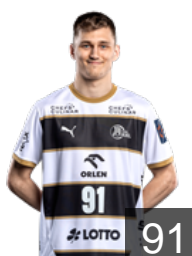

HUN

Imre Bence

Position: Right Wing
Place of birth: Budapest
Date of birth: 15.10.2002
Height: 185 cm
Weight: 77 kg