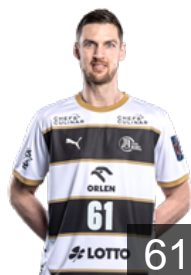

 CZE

Mrkva Tomas

Position: Goalkeeper
Place of birth: Havirov
Date of birth: 20.01.1989
Height: 201 cm
Weight: 110 kg

 GER

Nowotny Leon

Position: Goalkeeper
Place of birth: Hamburg
Date of birth: 09.08.2005
Height: 200 cm
Weight: 101 kg

 NOR

Øverby Petter

Position: Line Player
Place of birth: Kongsvinger
Date of birth: 26.03.1992
Height: 200 cm
Weight: 110 kg

EHF Club Competition – Delegation list

EHF European League Men 2024/25

GER THW Kiel - Players

GER

Pabst Henri

Position: Right Back
Place of birth: Hamburg
Date of birth: 09.02.2004
Height: 190 cm
Weight: 92 kg

GER

Pekeler Hendrik

Position: Line Player
Place of birth: Itzehoe
Date of birth: 02.07.1991
Height: 203 cm
Weight: 104 kg