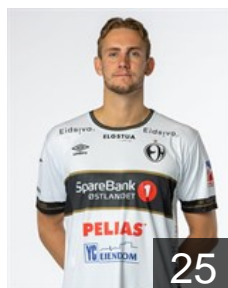

 NOR
Lien Kasper Thorsen
Position: Right Wing
Place of birth: Fredrikstad
Date of birth: 15.04.2001
Height: 194 cm
Weight: 90 kg

 HUN
Lukács Péter
Position: Centre Back
Place of birth: Budapest
Date of birth: 30.07.2002
Height: 190 cm
Weight: 83 kg

 CZE
Mizera Šimon
Position: Goalkeeper
Place of birth: Valasske Mezirici
Date of birth: 29.12.2000
Height: 190 cm
Weight: 90 kg

EHF Club Competition – Delegation list

EHF European League Men 2024/25

NOR Elverum Håndball - Players

NOR

Søgaard Simen

Position: Right Wing
Place of birth: Bærum
Date of birth: 01.09.1999
Height: 180 cm
Weight: 80 kg

NOR

Soløst Eirik Kulvedrøsten

Position: Left Wing
Place of birth: Elverum
Date of birth: 19.10.2005
Height: 185 cm
Weight: 70 kg

SWE

Starck Oscar Theodor Uliana

Position: Line Player
Place of birth: Stockholm
Date of birth: 19.06.2004
Height: 196 cm
Weight: 110 kg

NOR

Stranden Kristian Jakobsen

Position: Left Back
Place of birth: Stavanger
Date of birth: 23.05.1997
Height: 201 cm
Weight: 105 kg