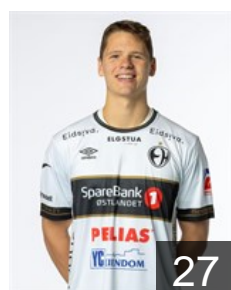

HUN
Lukács Péter
Position: Centre Back
Place of birth: Budapest
Date of birth: 30.07.2002
Height: 190 cm
Weight: 83 kg