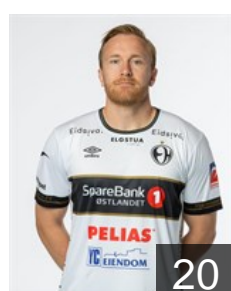

EHF Club Competition – Delegation list

EHF European League Men 2024/25

 NOR *Elverum Håndball - Players*

 NOR
Anderson Patrick Helland
Position: Right Back
Place of birth: Oslo
Date of birth: 08.12.2004
Height: 192 cm
Weight: 80 kg

 NOR
Øien Vegard Bakken
Position: Goalkeeper
Place of birth: Elverum
Date of birth: 08.07.1994
Height: 191 cm
Weight: 100 kg

 NOR
Berg Benjamin
Position: Right Back
Place of birth: Lillestrøm
Date of birth: 16.03.2003
Height: 198 cm
Weight: 94 kg

 NOR
Ekren Håkon Bratvold
Position: Centre Back
Place of birth: Elverum
Date of birth: 10.07.1994
Height: 186 cm
Weight: 96 kg

 SWE
Frisk Rickard Daniel
Position: Goalkeeper
Place of birth: Stockholm
Date of birth: 03.12.1992
Height: 191 cm
Weight: 88 kg

 NOR
Heldal Sindre
Position: Left Wing
Place of birth: Bergen
Date of birth: 10.02.1999
Height: 183 cm
Weight: 83 kg

 NOR
Langaas Endre
Position: Line Player
Place of birth: Trondheim
Date of birth: 05.10.1991
Height: 184 cm
Weight: 100 kg