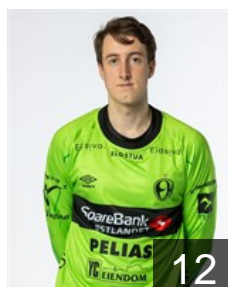

NOR

Søgaard Simen

Position: Right Wing
Place of birth: Bærum
Date of birth: 01.09.1999
Height: 180 cm
Weight: 80 kg

NOR

Soløst Eirik Kulvedrøsten

Position: Left Wing
Place of birth: Elverum
Date of birth: 19.10.2005
Height: 185 cm
Weight: 70 kg

SWE

Starck Oscar Theodor Uliana

Position: Line Player
Place of birth: Stockholm
Date of birth: 19.06.2004
Height: 196 cm
Weight: 110 kg

NOR

Stranden Kristian Jakobsen

Position: Left Back
Place of birth: Stavanger
Date of birth: 23.05.1997
Height: 201 cm
Weight: 105 kg

NOR

Toft Erik Thorsteinsen

Position: Left Back
Place of birth: Elverum
Date of birth: 14.11.1992
Height: 192 cm
Weight: 94 kg

NOR

Wolkoff Scott Lucian

Position: Goalkeeper
Place of birth: Elverum
Date of birth: 11.01.2005
Height: 192 cm
Weight: 94 kg