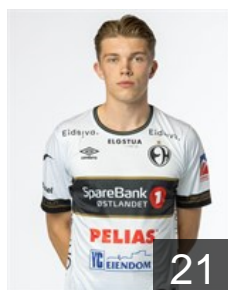

 NOR
Lien Kasper Thorsen
Position: Right Wing
Place of birth: Fredrikstad
Date of birth: 15.04.2001
Height: 194 cm
Weight: 90 kg

 HUN
Lukács Péter
Position: Centre Back
Place of birth: Budapest
Date of birth: 30.07.2002
Height: 190 cm
Weight: 83 kg

 CZE
Mizera Šimon
Position: Goalkeeper
Place of birth: Valasske Mezirici
Date of birth: 29.12.2000
Height: 190 cm
Weight: 90 kg

EHF Club Competition – Delegation list

EHF European League Men 2024/25

NOR Elverum Håndball - Players

NOR

Søgaard Simen

Position: Right Wing
Place of birth: Bærum
Date of birth: 01.09.1999
Height: 180 cm
Weight: 80 kg

NOR

Soløst Eirik Kulvedrøsten

Position: Left Wing
Place of birth: Elverum
Date of birth: 19.10.2005
Height: 185 cm
Weight: 70 kg

SWE

Starck Oscar Theodor Uliana

Position: Line Player
Place of birth: Stockholm
Date of birth: 19.06.2004
Height: 196 cm
Weight: 110 kg

NOR

Stranden Kristian Jakobsen

Position: Left Back
Place of birth: Stavanger
Date of birth: 23.05.1997
Height: 201 cm
Weight: 105 kg