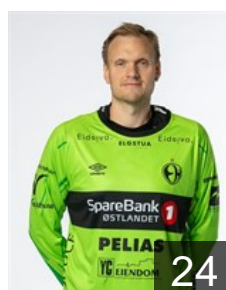

EHF Club Competition – Delegation list

EHF European League Men 2024/25

 NOR *Elverum Håndball - Players*

 NOR
Anderson Patrick Helland
Position: Right Back
Place of birth: Oslo
Date of birth: 08.12.2004
Height: 192 cm
Weight: 80 kg

 NOR
Øien Vegard Bakken
Position: Goalkeeper
Place of birth: Elverum
Date of birth: 08.07.1994
Height: 191 cm
Weight: 100 kg

 NOR
Berg Benjamin
Position: Right Back
Place of birth: Lillestrøm
Date of birth: 16.03.2003
Height: 198 cm
Weight: 94 kg

 NOR
Ekren Håkon Bratvold
Position: Centre Back
Place of birth: Elverum
Date of birth: 10.07.1994
Height: 186 cm
Weight: 96 kg

 SWE
Frisk Rickard Daniel
Position: Goalkeeper
Place of birth: Stockholm
Date of birth: 03.12.1992
Height: 191 cm
Weight: 88 kg