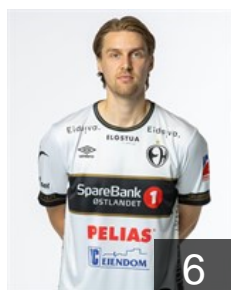

 NOR
Heldal Sindre
Position: Left Wing
Place of birth: Bergen
Date of birth: 10.02.1999
Height: 183 cm
Weight: 83 kg

 NOR
Langaas Endre
Position: Line Player
Place of birth: Trondheim
Date of birth: 05.10.1991
Height: 184 cm
Weight: 100 kg

 NOR
Larsen Kristian Hübert
Position: Line Player
Place of birth: Sandefjord
Date of birth: 22.03.2000
Height: 198 cm
Weight: 104 kg

 DEN
Larson Mathias Rohde
Position: Centre Back
Place of birth: Favrskov
Date of birth: 09.03.2001
Height: 187 cm
Weight: 86 kg

 NOR
Lien Kasper Thorsen
Position: Right Wing
Place of birth: Fredrikstad
Date of birth: 15.04.2001
Height: 194 cm
Weight: 90 kg

 HUN
Lukács Péter
Position: Centre Back
Place of birth: Budapest
Date of birth: 30.07.2002
Height: 190 cm
Weight: 83 kg

 CZE
Mizera Šimon
Position: Goalkeeper
Place of birth: Valasske Mezirici
Date of birth: 29.12.2000
Height: 190 cm
Weight: 90 kg

EHF Club Competition – Delegation list

EHF European League Men 2024/25

NOR Elverum Håndball - Players