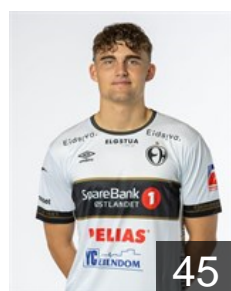

EHF Club Competition – Delegation list

EHF European League Men 2024/25

 NOR *Elverum Håndball - Players*

 NOR
Anderson Patrick Helland
Position: Right Back
Place of birth: Oslo
Date of birth: 08.12.2004
Height: 192 cm
Weight: 80 kg

 NOR
Øien Vegard Bakken
Position: Goalkeeper
Place of birth: Elverum
Date of birth: 08.07.1994
Height: 191 cm
Weight: 100 kg

 NOR
Berg Benjamin
Position: Right Back
Place of birth: Lillestrøm
Date of birth: 16.03.2003
Height: 198 cm
Weight: 94 kg

 NOR
Ekren Håkon Bratvold
Position: Centre Back
Place of birth: Elverum
Date of birth: 10.07.1994
Height: 186 cm
Weight: 96 kg

 SWE
Frisk Rickard Daniel
Position: Goalkeeper
Place of birth: Stockholm
Date of birth: 03.12.1992
Height: 191 cm
Weight: 88 kg