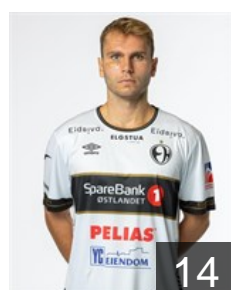

 NOR
Øien Vegard Bakken
Position: Goalkeeper
Place of birth: Elverum
Date of birth: 08.07.1994
Height: 191 cm
Weight: 100 kg

 NOR
Berg Benjamin
Position: Right Back
Place of birth: Lillestrøm
Date of birth: 16.03.2003
Height: 198 cm
Weight: 94 kg

 NOR
Ekren Håkon Bratvold
Position: Centre Back
Place of birth: Elverum
Date of birth: 10.07.1994
Height: 186 cm
Weight: 96 kg

 SWE
Frisk Rickard Daniel
Position: Goalkeeper
Place of birth: Stockholm
Date of birth: 03.12.1992
Height: 191 cm
Weight: 88 kg

 NOR
Heldal Sindre
Position: Left Wing
Place of birth: Bergen
Date of birth: 10.02.1999
Height: 183 cm
Weight: 83 kg

 NOR
Langaas Endre
Position: Line Player
Place of birth: Trondheim
Date of birth: 05.10.1991
Height: 184 cm
Weight: 100 kg

 NOR
Larsen Kristian Hübert
Position: Line Player
Place of birth: Sandefjord
Date of birth: 22.03.2000
Height: 198 cm
Weight: 104 kg

 DEN
Larson Mathias Rohde
Position: Centre Back
Place of birth: Favrskov
Date of birth: 09.03.2001
Height: 187 cm
Weight: 86 kg