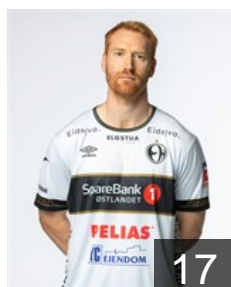

NOR

Søgaard Simen

Position: Right Wing
Place of birth: Bærum
Date of birth: 01.09.1999
Height: 180 cm
Weight: 80 kg

NOR

Soløst Eirik Kulvedrøsten

Position: Left Wing
Place of birth: Elverum
Date of birth: 19.10.2005
Height: 185 cm
Weight: 70 kg

SWE

Starck Oscar Theodor Uliana

Position: Line Player
Place of birth: Stockholm
Date of birth: 19.06.2004
Height: 196 cm
Weight: 110 kg

NOR

Stranden Kristian Jakobsen

Position: Left Back
Place of birth: Stavanger
Date of birth: 23.05.1997
Height: 201 cm
Weight: 105 kg

NOR

Toft Erik Thorsteinsen

Position: Left Back
Place of birth: Elverum
Date of birth: 14.11.1992
Height: 192 cm
Weight: 94 kg

NOR

Wolkoff Scott Lucian

Position: Goalkeeper
Place of birth: Elverum
Date of birth: 11.01.2005
Height: 192 cm
Weight: 94 kg