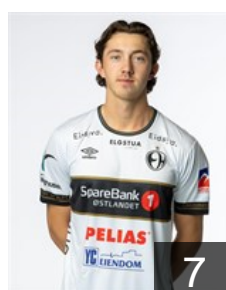

 NOR
Øien Vegard Bakken
Position: Goalkeeper
Place of birth: Elverum
Date of birth: 08.07.1994
Height: 191 cm
Weight: 100 kg

 NOR
Berg Benjamin
Position: Right Back
Place of birth: Lillestrøm
Date of birth: 16.03.2003
Height: 198 cm
Weight: 94 kg

 NOR
Ekren Håkon Bratvold
Position: Centre Back
Place of birth: Elverum
Date of birth: 10.07.1994
Height: 186 cm
Weight: 96 kg

 SWE
Frisk Rickard Daniel
Position: Goalkeeper
Place of birth: Stockholm
Date of birth: 03.12.1992
Height: 191 cm
Weight: 88 kg

 NOR
Heldal Sindre
Position: Left Wing
Place of birth: Bergen
Date of birth: 10.02.1999
Height: 183 cm
Weight: 83 kg

 NOR
Langaas Endre
Position: Line Player
Place of birth: Trondheim
Date of birth: 05.10.1991
Height: 184 cm
Weight: 100 kg

 NOR
Larsen Kristian Hübert
Position: Line Player
Place of birth: Sandefjord
Date of birth: 22.03.2000
Height: 198 cm
Weight: 104 kg

 DEN
Larson Mathias Rohde
Position: Centre Back
Place of birth: Favrskov
Date of birth: 09.03.2001
Height: 187 cm
Weight: 86 kg