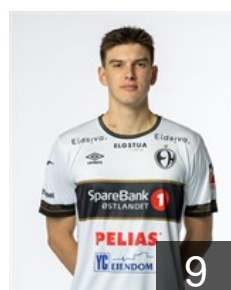

EHF Club Competition – Delegation list

EHF European League Men 2024/25

 NOR *Elverum Håndball - Players*

 NOR
Anderson Patrick Helland
Position: Right Back
Place of birth: Oslo
Date of birth: 08.12.2004
Height: 192 cm
Weight: 80 kg

 NOR
Øien Vegard Bakken
Position: Goalkeeper
Place of birth: Elverum
Date of birth: 08.07.1994
Height: 191 cm
Weight: 100 kg

 NOR
Berg Benjamin
Position: Right Back
Place of birth: Lillestrøm
Date of birth: 16.03.2003
Height: 198 cm
Weight: 94 kg

 NOR
Ekren Håkon Bratvold
Position: Centre Back
Place of birth: Elverum
Date of birth: 10.07.1994
Height: 186 cm
Weight: 96 kg

 SWE
Frisk Rickard Daniel
Position: Goalkeeper
Place of birth: Stockholm
Date of birth: 03.12.1992
Height: 191 cm
Weight: 88 kg