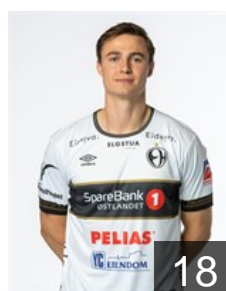

EHF Club Competition – Delegation list

EHF European League Men 2024/25

 NOR *Elverum Håndball - Players*

 NOR
Anderson Patrick Helland
Position: Right Back
Place of birth: Oslo
Date of birth: 08.12.2004
Height: 192 cm
Weight: 80 kg

 NOR
Øien Vegard Bakken
Position: Goalkeeper
Place of birth: Elverum
Date of birth: 08.07.1994
Height: 191 cm
Weight: 100 kg

 NOR
Berg Benjamin
Position: Right Back
Place of birth: Lillestrøm
Date of birth: 16.03.2003
Height: 198 cm
Weight: 94 kg

 NOR
Ekren Håkon Bratvold
Position: Centre Back
Place of birth: Elverum
Date of birth: 10.07.1994
Height: 186 cm
Weight: 96 kg

 SWE
Frisk Rickard Daniel
Position: Goalkeeper
Place of birth: Stockholm
Date of birth: 03.12.1992
Height: 191 cm
Weight: 88 kg