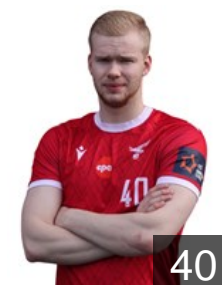

ISL

Þorvaldsson Þorvaldur Örn

Position: Line Player
Place of birth: Reykjavik
Date of birth: 30.03.2004
Height: 199 cm
Weight: 90 kg