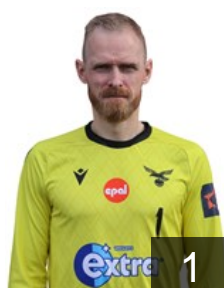

 ISL

Guðmundsson Daníel Örn

Position: Left Wing

Place of birth: Reykjavík

Date of birth: 28.06.2004

Height: 182 cm

Weight: 85 kg

 ISL

Gústafsson Ísak

Position: Right Back

Place of birth: Selfoss

Date of birth: 14.02.2003

Height: 185 cm

Weight: 99 kg

 ISL

Gustavsson Björgvin Pall

Position: Goalkeeper

Place of birth: Hvammstangi

Date of birth: 24.05.1985

Height: 193 cm

Weight: 90 kg

 ISL

Hostert Róbert

Position: Left Back