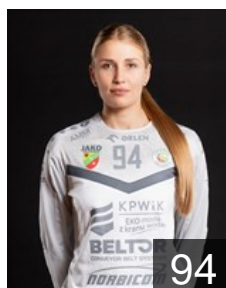

EHF Club Competition – Delegation list

EHF European League Women 2024/25

 POL KPR Gminy Kobierzyce - Players

 POL
Buklarewicz Malgorzata
Position: Centre Back
Place of birth: Jelenia Góra
Date of birth: 18.05.1989
Height: 165 cm

 POL
Chojnacka Patrycja
Position: Goalkeeper
Place of birth: Lubin
Date of birth: 20.06.1994
Height: 178 cm

 MKD
Despodovska Zorica
Position: Left Back
Place of birth: Skopje
Date of birth: 20.12.1991
Height: 181 cm

 POL
Drazyk Magdalena
Position: Centre Back
Place of birth: Swietochlowice
Date of birth: 23.02.1997
Height: 169 cm

 UKR
Holinska Sofiia
Position: Centre Back
Place of birth: Lviv
Date of birth: 10.04.2002
Height: 173 cm