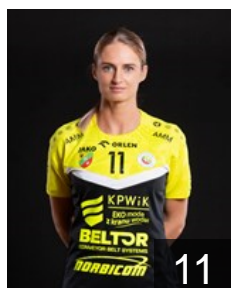

EHF Club Competition – Delegation list

EHF European League Women 2024/25

 POL KPR Gminy Kobierzyce - Players

 POL
Buklarewicz Malgorzata
Position: Centre Back
Place of birth: Jelenia Góra
Date of birth: 18.05.1989
Height: 165 cm

 POL
Chojnacka Patrycja
Position: Goalkeeper
Place of birth: Lubin
Date of birth: 20.06.1994
Height: 178 cm

 MKD
Despodovska Zorica
Position: Left Back
Place of birth: Skopje
Date of birth: 20.12.1991
Height: 181 cm

 POL
Drazyk Magdalena
Position: Centre Back
Place of birth: Swietochlowice
Date of birth: 23.02.1997
Height: 169 cm

 UKR
Holinska Sofiia
Position: Centre Back
Place of birth: Lviv
Date of birth: 10.04.2002
Height: 173 cm