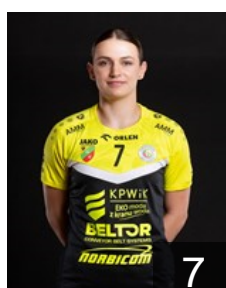

EHF Club Competition – Delegation list

EHF European League Women 2024/25

 POL KPR Gminy Kobierzyce - Players

 POL
Buklarewicz Malgorzata
Position: Centre Back
Place of birth: Jelenia Góra
Date of birth: 18.05.1989
Height: 165 cm

 POL
Chojnacka Patrycja
Position: Goalkeeper
Place of birth: Lubin
Date of birth: 20.06.1994
Height: 178 cm

 MKD
Despodovska Zorica
Position: Left Back
Place of birth: Skopje
Date of birth: 20.12.1991
Height: 181 cm

 POL
Drazyk Magdalena
Position: Centre Back
Place of birth: Swietochlowice
Date of birth: 23.02.1997
Height: 169 cm

 UKR
Holinska Sofiia
Position: Centre Back
Place of birth: Lviv
Date of birth: 10.04.2002
Height: 173 cm

 POL
Kocinska Wiktoria
Position: Left Wing
Place of birth: Lubin
Date of birth: 21.10.2000
Height: 172 cm

 POL
Kowalczyk Beata
Position: Goalkeeper
Place of birth: Nowy Sacz
Date of birth: 29.12.1978
Height: 176 cm