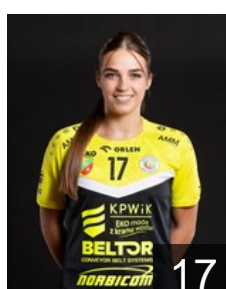

 POL
Drazyk Magdalena
Position: Centre Back
Place of birth: Swietochlowice
Date of birth: 23.02.1997
Height: 169 cm

 UKR
Holinska Sofiia
Position: Centre Back
Place of birth: Lviv
Date of birth: 10.04.2002
Height: 173 cm

 POL
Kocinska Wiktoria
Position: Left Wing
Place of birth: Lubin
Date of birth: 21.10.2000
Height: 172 cm

 POL
Kowalczyk Beata
Position: Goalkeeper
Place of birth: Nowy Sacz
Date of birth: 29.12.1978
Height: 176 cm

 POL
Koziol Patrycja
Position: Right Wing
Place of birth: Wroclaw
Date of birth: 21.07.2002
Height: 163 cm

 POL
Kucharska Aleksandra
Position: Centre Back
Place of birth:
Date of birth: 31.12.1989
Height: 175 cm

 UKR
Melekestseva Anastasiia
Position: Line Player
Place of birth: Uzhgorod
Date of birth: 23.05.1998
Height: 171 cm

 POL
Pawelek Justyna
Position: Centre Back
Place of birth: Klodzko
Date of birth: 12.04.2005
Height: 168 cm