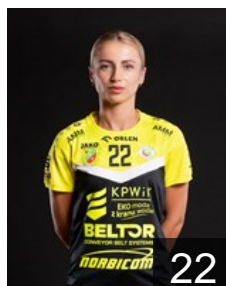

 POL
Polanska Marcelina
Position: Centre Back
Place of birth: Czestochowa
Date of birth: 15.04.1999
Height: 168 cm

EHF Club Competition – Delegation list

EHF European League Women 2024/25

 POL KPR Gminy Kobierzyce - Players

 UKR

Saltaniuk Viktoriia

Position: Goalkeeper
Place of birth: Kyiv region
Date of birth: 08.10.2000
Height: 179 cm

 POL

Swierczek Justyna

Position: Left Back
Place of birth: Kwidzyn
Date of birth: 17.02.1998
Height: 180 cm

 POL

Wazna Zuzanna

Position: Line Player
Place of birth: Stargard
Date of birth: 22.03.1994
Height: 184 cm

 POL

Wiertelak Mariola

Position: Left Wing
Place of birth: Wroclaw
Date of birth: 08.10.1991
Height: 162 cm

 POL

Zalesny Aleksandra

Position: Right Wing
Place of birth: Swiebodzice
Date of birth: 10.12.1991
Height: 167 cm

TEAM OFFICIALS

 POL

Antosiak Tomasz

Mental Coach
Date of birth: 30.03.1981

 POL