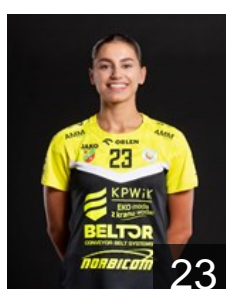

 POL
Chojnacka Patrycja
Position: Goalkeeper
Place of birth: Lubin
Date of birth: 20.06.1994
Height: 178 cm

 MKD
Despodovska Zorica
Position: Left Back
Place of birth: Skopje
Date of birth: 20.12.1991
Height: 181 cm

 POL
Drazyk Magdalena
Position: Centre Back
Place of birth: Swietochlowice
Date of birth: 23.02.1997
Height: 169 cm

 UKR
Holinska Sofiia
Position: Centre Back
Place of birth: Lviv
Date of birth: 10.04.2002
Height: 173 cm

 POL
Kocinska Wiktoria
Position: Left Wing
Place of birth: Lubin
Date of birth: 21.10.2000
Height: 172 cm

 POL
Kowalczyk Beata
Position: Goalkeeper
Place of birth: Nowy Sacz
Date of birth: 29.12.1978
Height: 176 cm

 POL
Koziol Patrycja
Position: Right Wing
Place of birth: Wroclaw
Date of birth: 21.07.2002
Height: 163 cm

 POL
Kucharska Aleksandra
Position: Centre Back
Place of birth:
Date of birth: 31.12.1989
Height: 175 cm