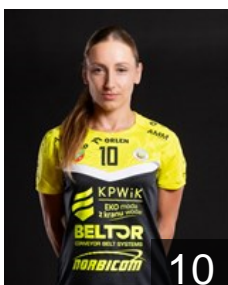

 UKR

Saltaniuk Viktoriia

Position: Goalkeeper
Place of birth: Kyiv region
Date of birth: 08.10.2000
Height: 179 cm

 POL

Swierczek Justyna

Position: Left Back
Place of birth: Kwidzyn
Date of birth: 17.02.1998
Height: 180 cm

 POL

Wazna Zuzanna

Position: Line Player
Place of birth: Stargard
Date of birth: 22.03.1994
Height: 184 cm

 POL

Wiertelak Mariola

Position: Left Wing
Place of birth: Wroclaw
Date of birth: 08.10.1991
Height: 162 cm

 POL

Zalesny Aleksandra

Position: Right Wing
Place of birth: Swiebodzice
Date of birth: 10.12.1991
Height: 167 cm

TEAM OFFICIALS

 POL

Antosiak Tomasz

Mental Coach
Date of birth: 30.03.1981

 POL