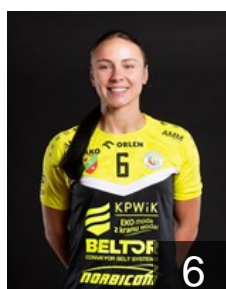

EHF Club Competition – Delegation list

EHF European League Women 2024/25

 POL KPR Gminy Kobierzyce - Players

 POL
Buklarewicz Malgorzata
Position: Centre Back
Place of birth: Jelenia Góra
Date of birth: 18.05.1989
Height: 165 cm

 POL
Chojnacka Patrycja
Position: Goalkeeper
Place of birth: Lubin
Date of birth: 20.06.1994
Height: 178 cm

 MKD
Despodovska Zorica
Position: Left Back
Place of birth: Skopje
Date of birth: 20.12.1991
Height: 181 cm

 POL
Drazyk Magdalena
Position: Centre Back
Place of birth: Swietochlowice
Date of birth: 23.02.1997
Height: 169 cm

 UKR
Holinska Sofiia
Position: Centre Back
Place of birth: Lviv
Date of birth: 10.04.2002
Height: 173 cm