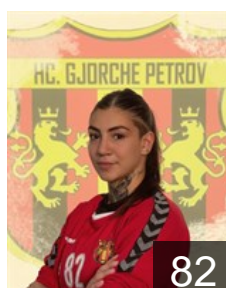

MKD

Kiceska Slobodanka

Position: Goalkeeper
Place of birth: Struga
Date of birth: 16.12.1999
Height: 176 cm

MKD

Kolarovska Ana Marija

Position: Centre Back
Place of birth: Skopje
Date of birth: 18.08.2002
Height: 173 cm

BRA

Lima Gabina Flavia

Position: Goalkeeper
Place of birth: Rio de Janeiro
Date of birth: 31.10.1996
Height: 177 cm

EHF Club Competition – Delegation list

EHF European League Women 2024/25

 MKD HC Gjorche Petrov-WHC AD Skopje - Players