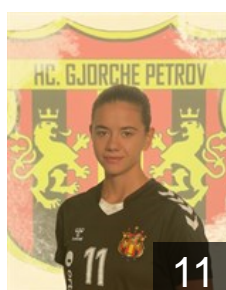

MKD

Bozhinovska Iva

Position: Centre Back
Place of birth: SKOPJE
Date of birth: 21.01.1999
Height: 173 cm

MKD

Damjanoska Katerina

Position: Line Player
Place of birth: Skopje
Date of birth: 19.05.2003
Height: 173 cm

BRA

De Souza Menezes M.

Position: Line Player
Place of birth: Recife/Pe
Date of birth: 01.10.2000
Height: 177 cm

CRO

Dežić Ivana

Position: Right Back
Place of birth: Varazdin
Date of birth: 27.07.1994
Height: 178 cm

MKD

Gjorgjievska Mila

Position: Centre Back
Place of birth: Skopje
Date of birth: 31.01.2002
Height: 173 cm

CRO

Jeršek Petra

Position: Centre Back
Place of birth: Osijek
Date of birth: 24.09.2000
Height: 172 cm