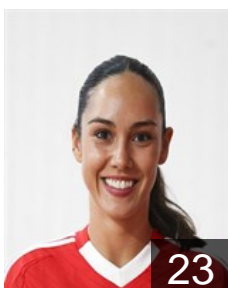

EHF Club Competition – Delegation list

EHF European League Women 2024/25

POR Sport Lisboa e Benfica - Players

POR

Emídio Rodrigues Patrícia

Position: Right Back
Place of birth: Alcanena
Date of birth: 06.11.1997
Height: 165 cm

23