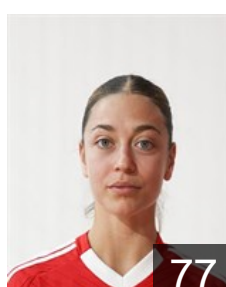

 **POR**

**Henriques Francisca Camila**

Position: Line Player  
Place of birth: Funchal  
Date of birth: 25.02.2004  
Height: 166 cm

 **ANG**

**Lutunu Shunu Alexandra**

Position: Back  
Place of birth: Luanda  
Date of birth: 17.09.1997  
Height: 170 cm

 **POR**

**Minciuna Mihaela Oana**

Position: Centre Back  
Place of birth: Criuleni  
Date of birth: 17.04.1999  
Height: 174 cm

 **POR**

**Pereira Madalena**

Position: Left Wing  
Place of birth: Alcanena  
Date of birth: 20.05.2003  
Height: 166 cm