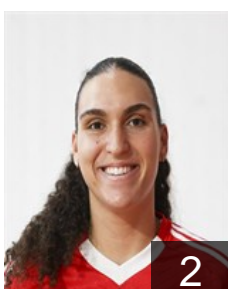

 **BRA**

**Bolzan e Silva Ana Cláudia**

Position: Left Wing  
Place of birth: Mantenópolis  
Date of birth: 15.07.1996  
Height: 178 cm

 **POR**

**Bento Campos Rita**

Position: Line Player  
Place of birth: Leiria  
Date of birth: 21.03.2002  
Height: 183 cm