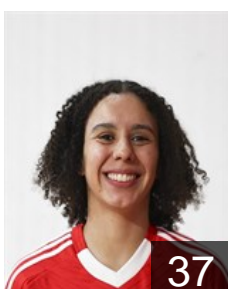

## Emídio Rodrigues Patrícia

Position: Right Back  
Place of birth: Alcanena  
Date of birth: 06.11.1997  
Height: 165 cm

23

POR

## Costa Rosa Matilde Felício

Position: Goalkeeper  
Place of birth: Lagos  
Date of birth: 08.07.2005  
Height: 174 cm

1

BRA