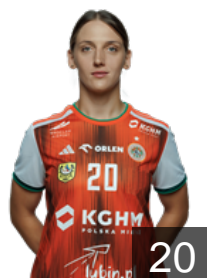

## Cavo Malena

Position: Right Back  
Place of birth: Buenos Aires  
Date of birth: 02.04.1999  
Height: 169 cm

POL

## Górna Adrianna

Position: Right Wing  
Place of birth: Kwidzyn  
Date of birth: 22.03.1996  
Height: 171 cm

POL