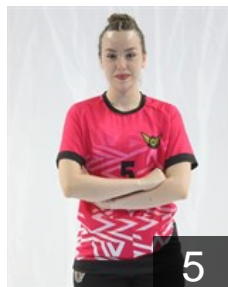

EHF Club Competition – Delegation list

EHF European League Women 2024/25

 **TUR** Ankara Yenimahalle BSK - Players

 **TUR**

Aktay Yagmur

Position: Right Wing
Place of birth: Ankara
Date of birth: 12.04.2004
Height: 167 cm

 **TUR**

Bilgiç Sükran Eylül

Position: Line Player
Place of birth: Ankara
Date of birth: 23.08.2007
Height: 173 cm

 **TUR**

Çitak İlayda

Position: Goalkeeper
Place of birth: SIVAS
Date of birth: 03.06.1999
Height: 168 cm