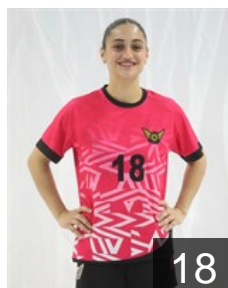

EHF Club Competition – Delegation list

EHF European League Women 2024/25

 **TUR** Ankara Yenimahalle BSK - Players

 **TUR**

Aktay Yagmur

Position: Right Wing
Place of birth: Ankara
Date of birth: 12.04.2004
Height: 167 cm

 **TUR**

Bilgiç Sükran Eylül

Position: Line Player
Place of birth: Ankara
Date of birth: 23.08.2007
Height: 173 cm

 **TUR**

Çitak İlayda

Position: Goalkeeper
Place of birth: SIVAS
Date of birth: 03.06.1999
Height: 168 cm

 **TUR**

Dogan Ceyda

Position: Line Player
Place of birth: Istanbul
Date of birth: 12.05.2005
Height: 168 cm

 **TUR**

Eserkaya Medine

Position: Right Wing
Place of birth: Ankara
Date of birth: 01.02.2006
Height: 173 cm

 **TUR**

Güleç Seda İrem

Position: Goalkeeper
Place of birth: Bolu
Date of birth: 10.02.2005
Height: 170 cm

 **TUR**

Karatas Hatice

Position: Left Back
Place of birth: ANKARA
Date of birth: 08.08.2006
Height: 175 cm