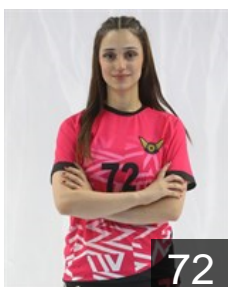

EHF Club Competition – Delegation list

EHF European League Women 2024/25

 **TUR** Ankara Yenimahalle BSK - Players

 **TUR**

Aktay Yagmur

Position: Right Wing
Place of birth: Ankara
Date of birth: 12.04.2004
Height: 167 cm

 **TUR**

Bilgiç Sükran Eylül

Position: Line Player
Place of birth: Ankara
Date of birth: 23.08.2007
Height: 173 cm

 **TUR**

Çitak İlayda

Position: Goalkeeper
Place of birth: SIVAS
Date of birth: 03.06.1999
Height: 168 cm

 **TUR**

Dogan Ceyda

Position: Line Player
Place of birth: Istanbul
Date of birth: 12.05.2005
Height: 168 cm

 **TUR**

Eserkaya Medine

Position: Right Wing
Place of birth: Ankara
Date of birth: 01.02.2006
Height: 173 cm