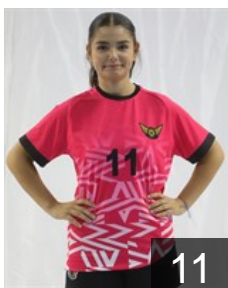

 **TUR**

Uzun Elif Yaren

Position: Left Wing
Place of birth: Ankara
Date of birth: 28.05.1999
Height: 175 cm

 **TUR**

Yavas Burcu

Position: Right Back
Place of birth: Elazig
Date of birth: 13.10.1999
Height: 175 cm

 **TUR**

Yilmaz Gazel

Position: Left Back
Place of birth: Ankara
Date of birth: 22.10.2008
Height: 174 cm

Left Club

 **TUR**

Kalyoncuoglu Sevgi

Position: Left Back
Place of birth: ANKARA
Date of birth: 02.09.1999
Height: 178 cm