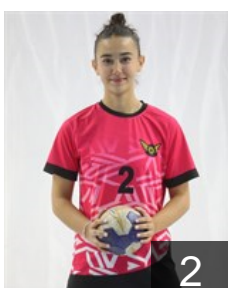

 **TUR**

Bilgiç Sükran Eylül

Position: Line Player
Place of birth: Ankara
Date of birth: 23.08.2007
Height: 173 cm

 **TUR**

Çitak İlayda

Position: Goalkeeper
Place of birth: SIVAS
Date of birth: 03.06.1999
Height: 168 cm

 **TUR**

Dogan Ceyda

Position: Line Player
Place of birth: Istanbul
Date of birth: 12.05.2005
Height: 168 cm

 **TUR**

Eserkaya Medine

Position: Right Wing
Place of birth: Ankara
Date of birth: 01.02.2006
Height: 173 cm

 **TUR**

Güleç Seda İrem

Position: Goalkeeper
Place of birth: Bolu
Date of birth: 10.02.2005
Height: 170 cm

 **TUR**

Karatas Hatice

Position: Left Back
Place of birth: ANKARA
Date of birth: 08.08.2006
Height: 175 cm