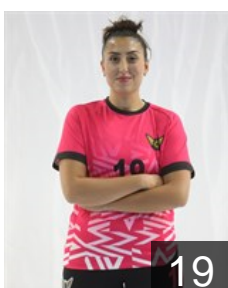

 **TUR**

Güleç Seda İrem

Position: Goalkeeper
Place of birth: Bolu
Date of birth: 10.02.2005
Height: 170 cm

 **TUR**

Karatas Hatice

Position: Left Back
Place of birth: ANKARA
Date of birth: 08.08.2006
Height: 175 cm

 **TUR**

Kaya Açelya

Position: Centre Back
Place of birth: Kirsehir
Date of birth: 10.06.2003
Height: 170 cm

 **TUR**

Muhcu Hande

Position: Left Back
Place of birth: Trabzon
Date of birth: 04.08.2006
Height: 185 cm

 **TUR**

Songür Tuğçe

Position: Right Back
Place of birth: Ankara
Date of birth: 27.09.2005
Height: 170 cm

 **TUR**

Sonkaya Demet

Position: Line Player
Place of birth: MUĞLA
Date of birth: 05.11.1996
Height: 181 cm