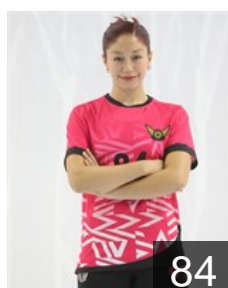

 **TUR**

Dogan Ceyda

Position: Line Player
Place of birth: Istanbul
Date of birth: 12.05.2005
Height: 168 cm

 **TUR**

Eserkaya Medine

Position: Right Wing
Place of birth: Ankara
Date of birth: 01.02.2006
Height: 173 cm

 **TUR**

Güleç Seda İrem

Position: Goalkeeper
Place of birth: Bolu
Date of birth: 10.02.2005
Height: 170 cm

 **TUR**

Karatas Hatice

Position: Left Back
Place of birth: ANKARA
Date of birth: 08.08.2006
Height: 175 cm

 **TUR**

Kaya Açelya

Position: Centre Back
Place of birth: Kirsehir
Date of birth: 10.06.2003
Height: 170 cm

 **TUR**

Muhcu Hande

Position: Left Back
Place of birth: Trabzon
Date of birth: 04.08.2006
Height: 185 cm