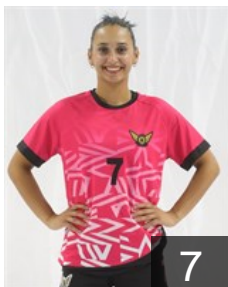

 **TUR**

Songür Tuğçe

Position: Right Back
Place of birth: Ankara
Date of birth: 27.09.2005
Height: 170 cm

 **TUR**

Sonkaya Demet

Position: Line Player
Place of birth: MUĞLA
Date of birth: 05.11.1996
Height: 181 cm

 **TUR**

Subasi Ceren

Position: Centre Back
Place of birth: Bursa
Date of birth: 02.02.1997
Height: 168 cm

EHF Club Competition – Delegation list

EHF European League Women 2024/25

 **TUR** Ankara Yenimahalle BSK - Players

 **TUR**

Uzun Elif Yaren

Position: Left Wing
Place of birth: Ankara
Date of birth: 28.05.1999
Height: 175 cm

 **TUR**

Yavas Burcu

Position: Right Back
Place of birth: Elazig
Date of birth: 13.10.1999
Height: 175 cm

 **TUR**

Yilmaz Gazel

Position: Left Back
Place of birth: Ankara
Date of birth: 22.10.2008
Height: 174 cm

Left Club

 **TUR**

Kalyoncuoglu Sevgi

Position: Left Back
Place of birth: ANKARA
Date of birth: 02.09.1999
Height: 178 cm