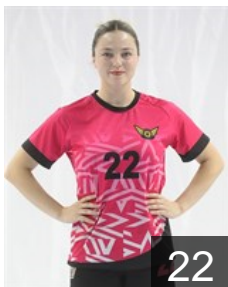

EHF Club Competition – Delegation list

EHF European League Women 2024/25

 **TUR** Ankara Yenimahalle BSK - Players

 **TUR**

Aktay Yagmur

Position: Right Wing
Place of birth: Ankara
Date of birth: 12.04.2004
Height: 167 cm

 **TUR**

Bilgiç Sükran Eylül

Position: Line Player
Place of birth: Ankara
Date of birth: 23.08.2007
Height: 173 cm

 **TUR**

Çitak İlayda

Position: Goalkeeper
Place of birth: SIVAS
Date of birth: 03.06.1999
Height: 168 cm

 **TUR**

Dogan Ceyda

Position: Line Player
Place of birth: Istanbul
Date of birth: 12.05.2005
Height: 168 cm

 **TUR**

Eserkaya Medine

Position: Right Wing
Place of birth: Ankara
Date of birth: 01.02.2006
Height: 173 cm