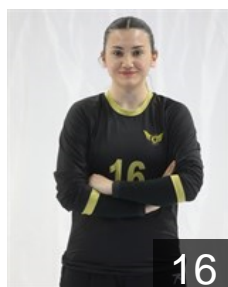

 **TUR**

Dogan Ceyda

Position: Line Player
Place of birth: Istanbul
Date of birth: 12.05.2005
Height: 168 cm

 **TUR**

Eserkaya Medine

Position: Right Wing
Place of birth: Ankara
Date of birth: 01.02.2006
Height: 173 cm

 **TUR**

Güleç Seda İrem

Position: Goalkeeper
Place of birth: Bolu
Date of birth: 10.02.2005
Height: 170 cm

 **TUR**

Karatas Hatice

Position: Left Back
Place of birth: ANKARA
Date of birth: 08.08.2006
Height: 175 cm