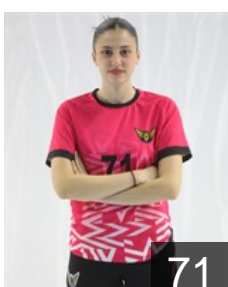

 **TUR**

Dogan Ceyda

Position: Line Player
Place of birth: Istanbul
Date of birth: 12.05.2005
Height: 168 cm

 **TUR**

Eserkaya Medine

Position: Right Wing
Place of birth: Ankara
Date of birth: 01.02.2006
Height: 173 cm

 **TUR**

Güleç Seda İrem

Position: Goalkeeper
Place of birth: Bolu
Date of birth: 10.02.2005
Height: 170 cm

 **TUR**

Karatas Hatice

Position: Left Back
Place of birth: ANKARA
Date of birth: 08.08.2006
Height: 175 cm

 **TUR**

Kaya Açelya

Position: Centre Back
Place of birth: Kirsehir
Date of birth: 10.06.2003
Height: 170 cm

 **TUR**

Muhcu Hande

Position: Left Back
Place of birth: Trabzon
Date of birth: 04.08.2006
Height: 185 cm