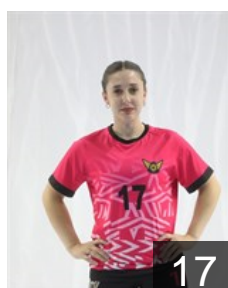

 **TUR**

Kaya Açelya

Position: Centre Back
Place of birth: Kirsehir
Date of birth: 10.06.2003
Height: 170 cm

 **TUR**

Muhcu Hande

Position: Left Back
Place of birth: Trabzon
Date of birth: 04.08.2006
Height: 185 cm

 **TUR**

Songür Tuğçe

Position: Right Back
Place of birth: Ankara
Date of birth: 27.09.2005
Height: 170 cm

 **TUR**

Sonkaya Demet

Position: Line Player
Place of birth: MUĞLA
Date of birth: 05.11.1996
Height: 181 cm