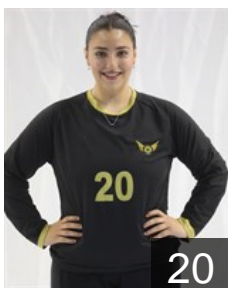

EHF Club Competition – Delegation list

EHF European League Women 2024/25

 **TUR** Ankara Yenimahalle BSK - Players

 **TUR**

Aktay Yagmur

Position: Right Wing
Place of birth: Ankara
Date of birth: 12.04.2004
Height: 167 cm

 **TUR**

Bilgiç Sükran Eylül

Position: Line Player
Place of birth: Ankara
Date of birth: 23.08.2007
Height: 173 cm

 **TUR**

Çitak İlayda

Position: Goalkeeper
Place of birth: SIVAS
Date of birth: 03.06.1999
Height: 168 cm