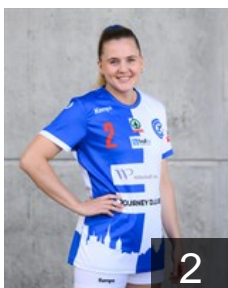

15

 SUI

Schläpfer Angelina

Position: Right Wing
Place of birth: Zurich
Date of birth: 07.08.2005
Height: 166 cm

77

EHF Club Competition – Delegation list

EHF European League Women 2024/25

 SUI GC Amicitia Zürich - Players

 SUI

Schmid Helen

Position: Centre Back
Place of birth: Zurich
Date of birth: 17.08.2006
Height: 168 cm

 SUI

Steinegger Leyla

Position: Left Back
Place of birth: Zurich
Date of birth: 30.10.2007
Height: 168 cm

 SUI

Wick Chantal

Position: Left Back
Place of birth: Zurich
Date of birth: 24.02.1994
Height: 174 cm

 GER

Winterberg Mailee

Position: Right Back
Place of birth: Langenhagen
Date of birth: 12.02.2003
Height: 175 cm