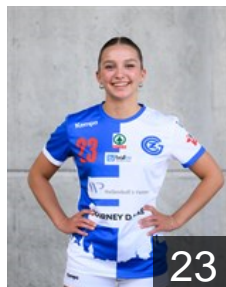

48

 SUI

Kuratli Seraina

Position: Goalkeeper
Place of birth: Winterthur
Date of birth: 18.04.2007
Height: 179 cm

16

 SUI

Oldani Joana

Position: Left Back
Place of birth: Baden AG
Date of birth: 21.01.2005
Height: 175 cm

15

 SUI

Schläpfer Angelina

Position: Right Wing
Place of birth: Zurich
Date of birth: 07.08.2005
Height: 166 cm

77

EHF Club Competition – Delegation list

EHF European League Women 2024/25

 SUI GC Amicitia Zürich - Players

 SUI

Schmid Helen

Position: Centre Back
Place of birth: Zurich
Date of birth: 17.08.2006
Height: 168 cm

 SUI

Steinegger Leyla

Position: Left Back
Place of birth: Zurich
Date of birth: 30.10.2007
Height: 168 cm

 SUI

Wick Chantal

Position: Left Back
Place of birth: Zurich
Date of birth: 24.02.1994
Height: 174 cm

 GER

Winterberg Mailee

Position: Right Back
Place of birth: Langenhagen
Date of birth: 12.02.2003
Height: 175 cm