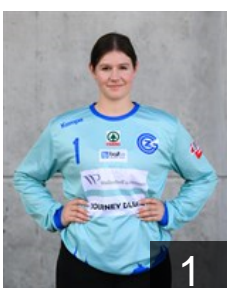

44

 SUI

Erni Kim

Position: Left Back
Place of birth: Zurich
Date of birth: 16.06.2005
Height: 185 cm

9

 SUI

Fischbacher Lea

Position: Goalkeeper
Place of birth: Hemberg
Date of birth: 06.04.1997
Height: 171 cm

1

 ISL

Jónsdóttir Harpa Rut

Position: Line Player
Place of birth: Akureyri
Date of birth: 14.03.1997
Height: 171 cm

55

 SUI

Koch Amy

Position: Right Back
Place of birth: Zurich
Date of birth: 31.10.2008
Height: 164 cm