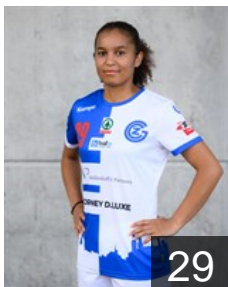

48

 SUI

Kuratli Seraina

Position: Goalkeeper
Place of birth: Winterthur
Date of birth: 18.04.2007
Height: 179 cm

16

 SUI

Oldani Joana

Position: Left Back
Place of birth: Baden AG
Date of birth: 21.01.2005
Height: 175 cm

15

 SUI

Schläpfer Angelina

Position: Right Wing
Place of birth: Zurich
Date of birth: 07.08.2005
Height: 166 cm

77

EHF Club Competition – Delegation list

EHF European League Women 2024/25

 SUI GC Amicitia Zürich - Players

 SUI

Schmid Helen

Position: Centre Back
Place of birth: Zurich
Date of birth: 17.08.2006
Height: 168 cm

 SUI

Steinegger Leyla

Position: Left Back
Place of birth: Zurich
Date of birth: 30.10.2007
Height: 168 cm

 SUI

Wick Chantal

Position: Left Back
Place of birth: Zurich
Date of birth: 24.02.1994
Height: 174 cm

 GER

Winterberg Mailee

Position: Right Back
Place of birth: Langenhagen
Date of birth: 12.02.2003
Height: 175 cm