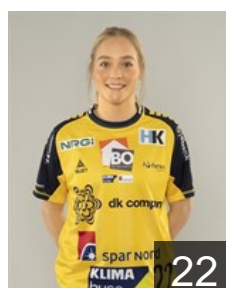

SWE  
**Lindqvist Emma**  
Position: Centre Back  
Place of birth: Raus  
Date of birth: 17.09.1997  
Height: 177 cm

DEN  
**Lützhøft Lina Thorstein**  
Position: Line Player  
Place of birth: Næstved  
Date of birth: 28.08.2006  
Height: 180 cm

DEN  
**Lykkegaard Maria Schmidt**  
Position: Line Player  
Place of birth: Gentofte  
Date of birth: 27.02.1996  
Height: 176 cm

SWE  
**Mellegård Lina Olivia**  
Position: Left Wing  
Place of birth: Tynnered  
Date of birth: 17.06.1996  
Height: 178 cm

DEN  
**Møller Sofie**  
Position: Centre Back  
Place of birth: Ikast  
Date of birth: 10.02.2006  
Height: 175 cm

DEN  
**Nielsen Matilde Kondrup**  
Position: Left Wing  
Place of birth: Vesthimmerland  
Date of birth: 09.02.1995  
Height: 183 cm