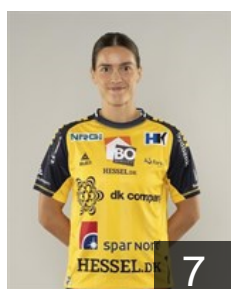

NOR  
**Sando Emily Stang**  
Position: Goalkeeper  
Place of birth: Tønsberg  
Date of birth: 08.03.1989  
Height: 180 cm

# EHF Club Competition – Delegation list

EHF European League Women 2024/25

 DEN Ikast Håndbold - Players

 DEN  
**Scaglione Julie Mathiesen**

Position: Left Back  
Place of birth: Skanderborg  
Date of birth: 20.08.2004  
Height: 183 cm

 DEN  
**Schytz Laura**

Position: Centre Back  
Place of birth: Ikast  
Date of birth: 18.05.2006  
Height: 175 cm

 NOR  
**Skogrand Stine Ruscetta**

Position: Right Back  
Place of birth: Bergen  
Date of birth: 03.03.1993  
Height: 173 cm