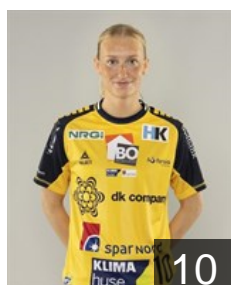

# EHF Club Competition – Delegation list

EHF European League Women 2024/25

 DEN Ikast Håndbold - Players

 DEN  
**Scaglione Julie Mathiesen**

Position: Left Back  
Place of birth: Skanderborg  
Date of birth: 20.08.2004  
Height: 183 cm

 DEN  
**Schytz Laura**

Position: Centre Back  
Place of birth: Ikast  
Date of birth: 18.05.2006  
Height: 175 cm

 NOR  
**Skogrand Stine Ruscetta**

Position: Right Back  
Place of birth: Bergen  
Date of birth: 03.03.1993  
Height: 173 cm

 DEN  
**Sørensen Clara Mendgaard**

Position: Back  
Place of birth: Herning  
Date of birth: 19.02.2006  
Height: 185 cm

## Left Club

 DEN  
**Stenholt Sofia Bro**  
Position: Left Back  
Place of birth: Norddjurs  
Date of birth: 19.12.2002  
Height: 170 cm

Left Club on 03.02.2025