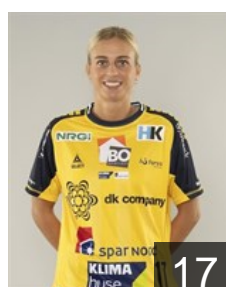

DEN  
**Lykkegaard Maria Schmidt**  
Position: Line Player  
Place of birth: Gentofte  
Date of birth: 27.02.1996  
Height: 176 cm

SWE  
**Mellegård Lina Olivia**  
Position: Left Wing  
Place of birth: Tynnered  
Date of birth: 17.06.1996  
Height: 178 cm

DEN  
**Møller Sofie**  
Position: Centre Back  
Place of birth: Ikast  
Date of birth: 10.02.2006  
Height: 175 cm

DEN  
**Nielsen Matilde Kondrup**  
Position: Left Wing  
Place of birth: Vesthimmerland  
Date of birth: 09.02.1995  
Height: 183 cm

DEN  
**Nolsø Pedersen Lærke**  
Position: Left Wing  
Place of birth: Aalborg  
Date of birth: 19.02.1996  
Height: 170 cm

DEN  
**Nowak Anne Katrine**  
Position: Back  
Place of birth: Assens  
Date of birth: 26.05.2006  
Height: 179 cm