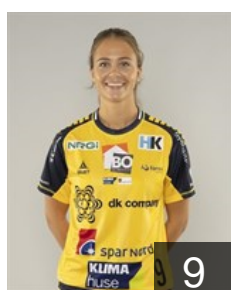

 DEN  
**Kemph Andrea Skjøth**

Position: Goalkeeper  
Place of birth: Ikast  
Date of birth: 07.10.2006  
Height: 175 cm

# EHF Club Competition – Delegation list

EHF European League Women 2024/25

DEN *Ikast Håndbold - Players*

DEN  
**Kristensen Simone Juel**  
Position: Right Wing  
Place of birth: Aabenraa  
Date of birth: 25.12.2005  
Height: 174 cm

SWE  
**Lindqvist Emma**  
Position: Centre Back  
Place of birth: Raus  
Date of birth: 17.09.1997  
Height: 177 cm

DEN  
**Lützhøft Lina Thorstein**  
Position: Line Player  
Place of birth: Næstved  
Date of birth: 28.08.2006  
Height: 180 cm

DEN  
**Lykkegaard Maria Schmidt**  
Position: Line Player  
Place of birth: Gentofte  
Date of birth: 27.02.1996  
Height: 176 cm

SWE  
**Mellegård Lina Olivia**  
Position: Left Wing  
Place of birth: Tynnered  
Date of birth: 17.06.1996  
Height: 178 cm