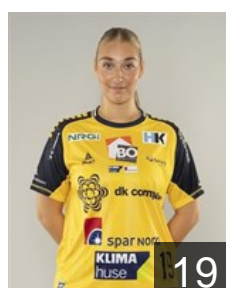

 NOR  
**Bakkerud Ingvild Kristiansen**

Position: Left Back  
Place of birth: Sør-øst  
Date of birth: 09.07.1995  
Height: 187 cm

 DEN  
**Brandt Cecilie Højgaard**

Position: Right Wing  
Place of birth: Herning  
Date of birth: 16.11.2001  
Height: 175 cm

 DEN  
**Clausen Caroline Kottal**

Position: Right Wing  
Place of birth: Haderslev  
Date of birth: 19.03.2006  
Height: 174 cm

 GER  
**Hähner Mia Cecilie**

Position: Left Back  
Place of birth: Leipzig  
Date of birth: 08.10.2007  
Height: 170 cm