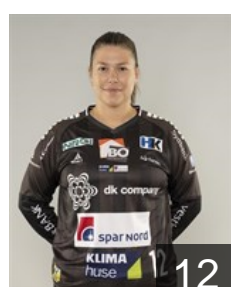

 DEN  
**Clausen Caroline Kottal**

Position: Right Wing  
Place of birth: Haderslev  
Date of birth: 19.03.2006  
Height: 174 cm

 GER  
**Hähner Mia Cecilie**

Position: Left Back  
Place of birth: Leipzig  
Date of birth: 08.10.2007  
Height: 170 cm

 DEN  
**Hansen Amanda Loft**

Position: Line Player  
Place of birth: Skanderborg  
Date of birth: 13.01.2002  
Height: 182 cm

 NOR  
**Høgseth Ane Cecilie**

Position: Line Player  
Place of birth: Oslo  
Date of birth: 15.01.2001  
Height: 178 cm

 DEN  
**Hougaard Line Mai Nørgaard**

Position: Right Wing  
Place of birth: Herning  
Date of birth: 06.10.1999  
Height: 162 cm

 SWE  
**Idéhn Filipa**

Position: Goalkeeper  
Place of birth: Sofia  
Date of birth: 15.08.1990  
Height: 183 cm

 CZE  
**Jerábková Markéta**

Position: Centre Back  
Place of birth: Plzen  
Date of birth: 08.02.1996  
Height: 174 cm

 DEN  
**Jessen Emma**

Position: Goalkeeper  
Place of birth: Aabenraa  
Date of birth: 20.08.2006  
Height: 175 cm