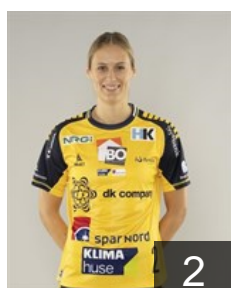

 DEN  
**Kemph Andrea Skjøth**

Position: Goalkeeper  
Place of birth: Ikast  
Date of birth: 07.10.2006  
Height: 175 cm

SWE  
**Lindqvist Emma**  
Position: Centre Back  
Place of birth: Raus  
Date of birth: 17.09.1997  
Height: 177 cm

DEN  
**Lützhøft Lina Thorstein**  
Position: Line Player  
Place of birth: Næstved  
Date of birth: 28.08.2006  
Height: 180 cm

DEN  
**Lykkegaard Maria Schmidt**  
Position: Line Player  
Place of birth: Gentofte  
Date of birth: 27.02.1996  
Height: 176 cm

SWE  
**Mellegård Lina Olivia**  
Position: Left Wing  
Place of birth: Tynnered  
Date of birth: 17.06.1996  
Height: 178 cm

DEN  
**Møller Sofie**  
Position: Centre Back  
Place of birth: Ikast  
Date of birth: 10.02.2006  
Height: 175 cm

DEN  
**Nielsen Matilde Kondrup**  
Position: Left Wing  
Place of birth: Vesthimmerland  
Date of birth: 09.02.1995  
Height: 183 cm