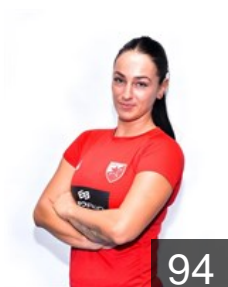

EHF Club Competition – Delegation list

EHF European League Women 2024/25

 SRB ZRK Crvena Zvezda - Players

SRB

Acimovic Milica

Position: Right Back
Place of birth: Loznica
Date of birth: 31.03.2004
Height: 181 cm

22

SRB

Agbaba Jelena

Position: Line Player
Place of birth:
Date of birth: 20.06.1997
Height: 183 cm

72

SRB

Bajic Isidora

Position: Right Wing
Place of birth: Belgrade
Date of birth: 16.10.2008
Height: 162 cm

13

SRB

Bogunovic Isidora

Position: Left Wing
Place of birth: Belgrade
Date of birth: 23.08.2000
Height: 167 cm

23

SRB

Garovic Sara

Position: Right Back
Place of birth: Belgrade
Date of birth: 22.08.1994
Height: 176 cm

94

SRB

Glusica Leposava

Position: Left Back
Place of birth: Ruma
Date of birth: 09.07.1982
Height: 182 cm

10

SRB

Grujicic Ivona

Position: Goalkeeper
Place of birth: Belgrade
Date of birth: 09.05.2006
Height: 174 cm