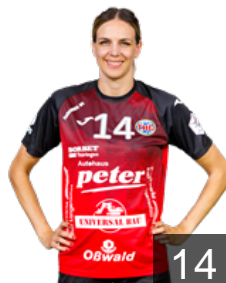

 SWE

Lövgren Hallberg Christina

Position: Goalkeeper
Place of birth: Stockholm
Date of birth: 11.06.2000
Height: 176 cm

 ITA

Niederwieser Anika

Position: Centre Back
Place of birth: Brixen
Date of birth: 28.02.1992
Height: 185 cm