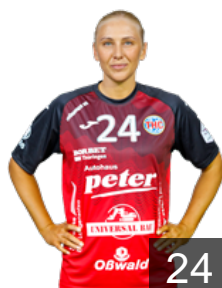

Alarslan Dilayla

Position: Centre Back
Place of birth: Georgsmarienhütt
Date of birth: 29.11.2007
Height: 171 cm

GER

Eckerle Dinah

Position: Goalkeeper
Place of birth: Leonberg
Date of birth: 16.10.1995
Height: 174 cm

SWE

Gullberg Ida

Position: Left Wing
Place of birth: Anderslöv
Date of birth: 25.09.1998
Height: 179 cm

AUT

Hanfland Josefine

Position: Line Player
Place of birth: Wien
Date of birth: 19.02.1996
Height: 180 cm

NED

Hendrikse Nathalie

Position: Right Wing
Place of birth: Amsterdam
Date of birth: 04.04.1995
Height: 170 cm

DEN

Holm Julie

Position: Right Back
Place of birth: Kalundborg
Date of birth: 27.09.2000
Height: 180 cm