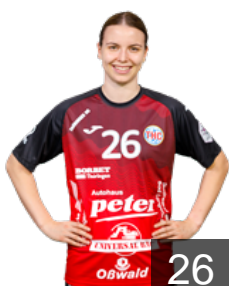

 NED

Nooitmeer Sharon

Position: Line Player
Place of birth: Capelle aan den
Date of birth: 11.06.1999
Height: 178 cm

 DEN

Petersen Rikke Hoffbeck

Position: Left Wing
Place of birth: Sønderborg
Date of birth: 22.07.1997
Height: 175 cm

 GER

Pichlmeier Kathrin

Position: Left Back
Place of birth: Hannover
Date of birth: 13.05.1996
Height: 181 cm

 AUT

Reichert Johanna

Position: Left Back
Place of birth: Korneuburg
Date of birth: 31.12.2001
Height: 178 cm

 HUN

Szabó Anna

Position: Left Wing
Place of birth: Veszprém
Date of birth: 11.06.2004
Height: 178 cm

Left Club

 GER

Ott Kim

Position: Left Back
Place of birth: Erfurt
Date of birth: 17.02.2006
Height: 185 cm