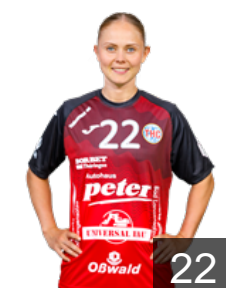

 SWE

Lövgren Hallberg Christina

Position: Goalkeeper
Place of birth: Stockholm
Date of birth: 11.06.2000
Height: 176 cm

 ITA

Niederwieser Anika

Position: Centre Back
Place of birth: Brixen
Date of birth: 28.02.1992
Height: 185 cm

 NED

Nooitmeer Sharon

Position: Line Player
Place of birth: Capelle aan den
Date of birth: 11.06.1999
Height: 178 cm

 DEN

Petersen Rikke Hoffbeck

Position: Left Wing
Place of birth: Sønderborg
Date of birth: 22.07.1997
Height: 175 cm