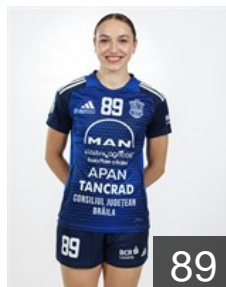

 ROU
Kanaval Maria
Position: Left Back
Place of birth: Rahachow
Date of birth: 19.03.1997
Height: 187 cm

 CZE
Kovarova Sara
Position: Right Back
Place of birth: Pisek
Date of birth: 09.02.1999
Height: 174 cm

 SRB
Liscevic Kristina
Position: Centre Back
Place of birth: Sombor
Date of birth: 20.10.1989
Height: 174 cm

EHF Club Competition – Delegation list

EHF European League Women 2024/25

 ROU H.C. Dunarea Braila - Players

 ROU

Lixandriou Maria Diana

Position: Left Back
Place of birth: Slatina
Date of birth: 14.08.2005
Height: 184 cm

 ROU

Lupei Corina Elena Romina

Position: Left Wing
Place of birth: Targu Mures
Date of birth: 12.07.2002
Height: 175 cm

 POL

Michalak Daria

Position: Left Wing
Place of birth: Szczecin
Date of birth: 12.12.1995
Height: 171 cm

 ROU

Mici Andreea Bianca

Position: Right Wing
Place of birth:
Date of birth: 10.03.2004
Height: -

 ROU