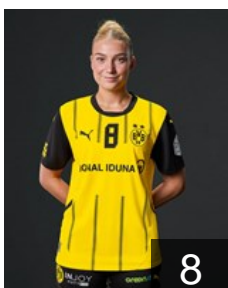

EHF Club Competition – Delegation list

EHF European League Women 2024/25

GER BV Borussia Dortmund - Players

GER

Kusian Maraike

Position: Right Wing
Place of birth: Wolfsburg
Date of birth: 20.08.2002
Height: 176 cm