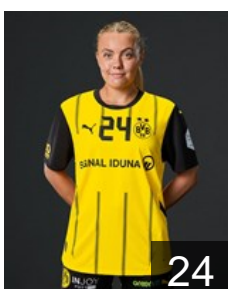

NOR

Berland Husebø Guro

Position: Wing
Place of birth: Stavanger
Date of birth: 16.11.2001
Height: 164 cm