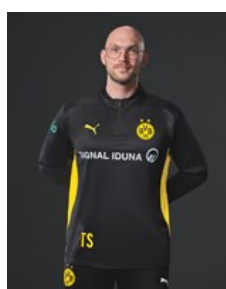

GER

Salwesky Tobias

Unknown

Date of birth: 18.08.1989