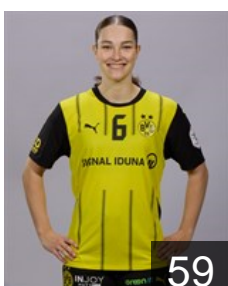

## Egeling Lara

Position: Left Wing  
Place of birth:  
Date of birth: 01.09.2006  
Height: -

GER

## Gutzeit Hanna

Position: Centre Back  
Place of birth:  
Date of birth: 02.08.2007  
Height: -

57

GER

## Hausherr Anna-Lena

Position: Left Wing  
Place of birth: Dortmund  
Date of birth: 07.07.2001  
Height: 165 cm

GER

## Heimann Frida

Position: Line Player  
Place of birth: Bottrop  
Date of birth: 30.10.2006  
Height: 172 cm

59

GER