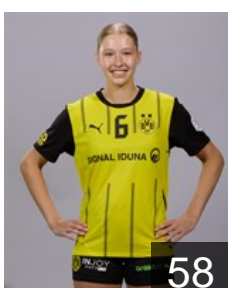

## Kusian Maraike

Position: Right Wing  
Place of birth: Wolfsburg  
Date of birth: 20.08.2002  
Height: 176 cm

 GER

## Langer Alicia

Position: Right Back  
Place of birth: Ahlen  
Date of birth: 17.06.1996  
Height: 182 cm

 FRA

## Lassource Déborah

Position: Centre Back  
Place of birth: Maisons-Laffitte  
Date of birth: 29.09.1999  
Height: 172 cm

 NED

## Lieder Tess

Position: Goalkeeper  
Place of birth: Heerhugowaard  
Date of birth: 19.05.1993  
Height: 178 cm

 GER