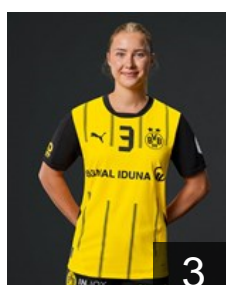

GER

Hausherr Anna-Lena

Position: Left Wing
Place of birth: Dortmund
Date of birth: 07.07.2001
Height: 165 cm