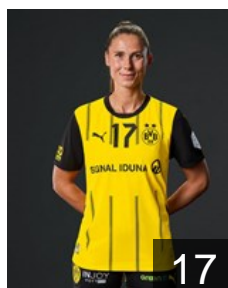

## Heimann Frida

Position: Line Player  
Place of birth: Bottrop  
Date of birth: 30.10.2006  
Height: 172 cm

59

GER

## Kothen Norah

Position: Goalkeeper  
Place of birth: Kempen  
Date of birth: 04.05.2005  
Height: 171 cm

## Kusian Maraike

Position: Right Wing  
Place of birth: Wolfsburg  
Date of birth: 20.08.2002  
Height: 176 cm

 GER