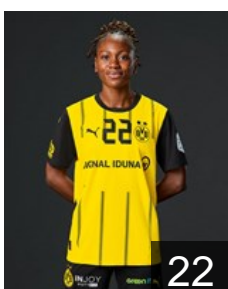

## Kusian Maraike

Position: Right Wing  
Place of birth: Wolfsburg  
Date of birth: 20.08.2002  
Height: 176 cm

 GER

## Langer Alicia

Position: Right Back  
Place of birth: Ahlen  
Date of birth: 17.06.1996  
Height: 182 cm

 FRA