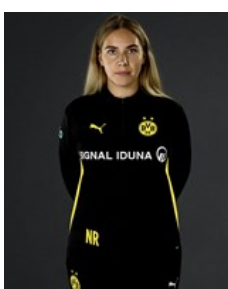

## Petry Stefano

Unknown

Date of birth: 06.03.1996

 GER