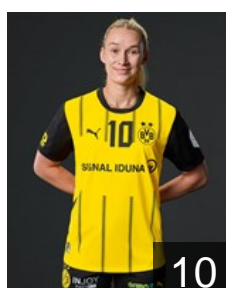

GER

Degenhardt Lena

Position: Left Back
Place of birth: Albstadt-Ebingen
Date of birth: 31.05.1999
Height: 178 cm