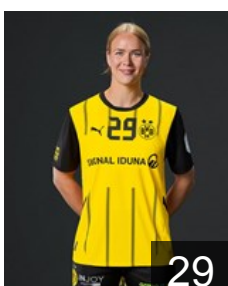

## Lieder Tess

Position: Goalkeeper  
Place of birth: Heerhugowaard  
Date of birth: 19.05.1993  
Height: 178 cm

 GER

## Müller Lara Sophie

Position: Left Back  
Place of birth: Elmshorn  
Date of birth: 21.01.2007  
Height: 183 cm

 GER

## Muth Merle-Sophie

Position: Goalkeeper  
Place of birth: Euskirchen  
Date of birth: 26.02.2007  
Height: 182 cm

 SWE