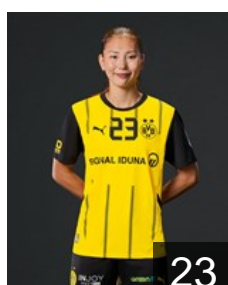

## Portengen Frencis

Position: Centre Back  
Place of birth: Arnhem  
Date of birth: 19.06.2006  
Height: 173 cm

 GER

## Rützel Mathilde

Position: Back  
Place of birth:  
Date of birth: 08.09.2007  
Height: -

 JPN

## Sasaki Haruno

Position: Left Back  
Place of birth: Toyama  
Date of birth: 26.02.1995  
Height: 172 cm

 NED