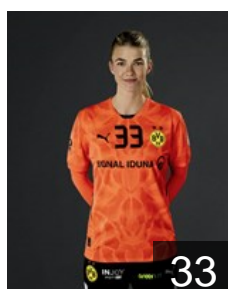

NED

Lieder Tess

Position: Goalkeeper
Place of birth: Heerhugowaard
Date of birth: 19.05.1993
Height: 178 cm