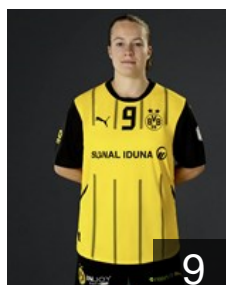

GER

Antl Lisa

Position: Line Player
Place of birth: Ingolstadt
Date of birth: 21.06.2000
Height: 174 cm