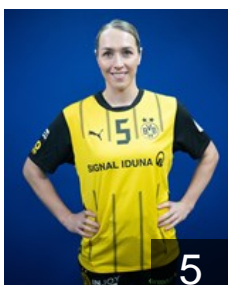

# EHF Club Competition – Delegation list

EHF European League Women 2024/25

 GER BV Borussia Dortmund - Players

NED