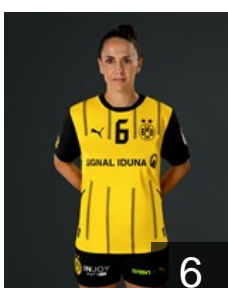

## Berland Husebø Guro

Position: Wing  
Place of birth: Stavanger  
Date of birth: 16.11.2001  
Height: 164 cm

GER

## Bleckmann Dana

Position: Left Back  
Place of birth: Kempen  
Date of birth: 09.05.2001  
Height: 179 cm

ESP