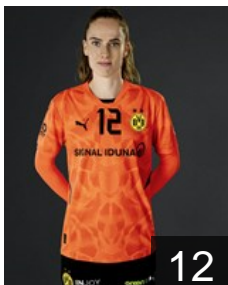

EHF Club Competition – Delegation list

EHF European League Women 2024/25

GER BV Borussia Dortmund - Players

GER

Wachter Sarah

Position: Goalkeeper

Place of birth: Schorndorf

Date of birth: 16.12.1999

Height: 183 cm