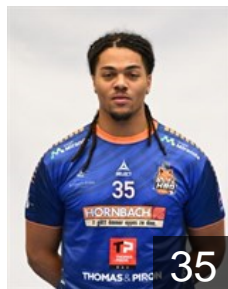

EHF Club Competition – Delegation list

EHF European Cup Men 2024/25

 LUX HB Dudelange - Players

 LUX

Epps Charles Louis Joseph

Position: Left Back
Place of birth: Wiltz
Date of birth: 29.03.2000
Height: 190 cm
Weight: 93 kg

 LUX

Etute David Ojié

Position: Left Back
Place of birth: Luxembourg
Date of birth: 12.08.2001
Height: 189 cm
Weight: 107 kg

 LUX

Etute Samuel Itua

Position: Back
Place of birth: Esch-sur-Alzette
Date of birth: 02.08.2004
Height: 186 cm
Weight: 92 kg

 LUX

Hippert Frank

Position: Centre Back
Place of birth: Dudelange
Date of birth: 29.06.1995
Height: 181 cm
Weight: 100 kg

 LUX

Ilic Josip

Position: Right Back
Place of birth: Metkovic
Date of birth: 27.01.1989
Height: 192 cm
Weight: 93 kg