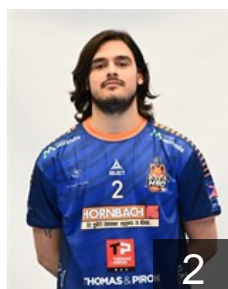

 LUX

Hippert Frank

Position: Centre Back
Place of birth: Dudelange
Date of birth: 29.06.1995
Height: 181 cm
Weight: 100 kg

 LUX

Ilic Josip

Position: Right Back
Place of birth: Metkovic
Date of birth: 27.01.1989
Height: 192 cm
Weight: 93 kg

 LUX

Jung Florian

Position: Right Wing
Place of birth: Esch/Alzette
Date of birth: 01.07.2002
Height: 179 cm
Weight: 90 kg

 LUX

Köller Fynn

Position: Right Wing
Place of birth: Esch/Alzette
Date of birth: 12.12.2003
Height: 186 cm
Weight: 86 kg