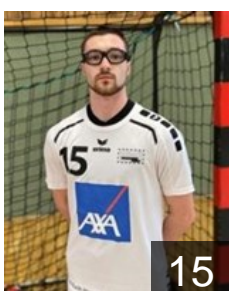

EHF Club Competition – Delegation list

EHF European Cup Men 2024/25

 LUX Handball Esch - Players

 LUX

Agovic Enes

Position: Left Wing
Place of birth: Esch/Alzette
Date of birth: 24.02.1992
Height: 176 cm
Weight: 82 kg

 GER

Barkow Moritz

Position: Line Player
Place of birth: BERGISCH
Date of birth: 27.06.1988
Height: 188 cm
Weight: 97 kg

 LUX

Berg Ronny

Position: Left Wing
Place of birth: Esch-sur-Alzette
Date of birth: 07.02.2002
Height: 186 cm
Weight: 83 kg