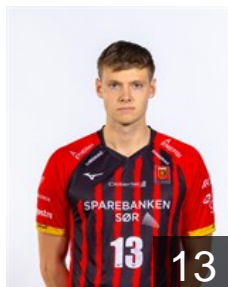

## Gjerdalen Sondre

Position: Line Player  
Place of birth: Lillehammer  
Date of birth: 30.08.1999  
Height: 195 cm  
Weight: 104 kg  
Left Club on 31.05.2025

# EHF Club Competition – Delegation list

EHF European Cup Men 2024/25

 NOR ØIF Arendal - Players

 NOR  
**Inseth Birk Hermann**

Position: Right Back  
Place of birth: SKIEN  
Date of birth: 26.05.2000  
Height: 194 cm  
Weight: 90 kg  
Left Club on 18.06.2025