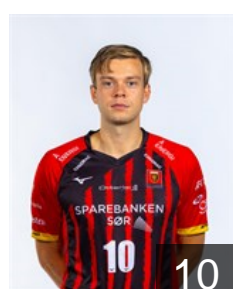

## Johansen Simen Westby

Position: Goalkeeper  
Place of birth: Tønsberg  
Date of birth: 14.09.1990  
Height: 190 cm  
Weight: 90 kg

 NOR

## Jurisic Kristijan

Position: Goalkeeper  
Place of birth: Bærum  
Date of birth: 06.09.1995  
Height: 190 cm  
Weight: 95 kg

 NOR

## Langeland Magnus

Position: Centre Back  
Place of birth: Hisøy  
Date of birth: 30.09.2001  
Height: 190 cm  
Weight: 95 kg

 NOR