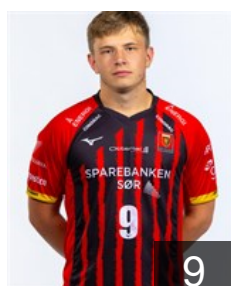

NOR

Wahlstrøm Mathias

Position: Right Back
Place of birth: Arendal
Date of birth: 02.05.2004
Height: 180 cm
Weight: 84 kg