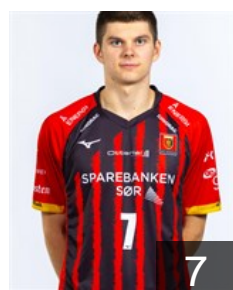

NOR ØIF Arendal - Players

NOR

Ask Vemund Norheim

Position: Left Back
Place of birth: Kragerø
Date of birth: 11.01.2006
Height: 190 cm
Weight: 79 kg