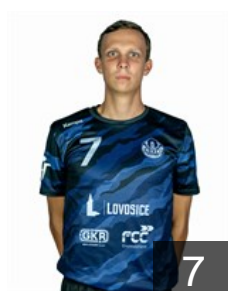

CZE

Bartošík Antonín

Position: Goalkeeper
Place of birth: Litomerice
Date of birth: 28.10.2004
Height: 184 cm
Weight: 82 kg

CZE

Bednarík Michal

Position: Left Back
Place of birth: Litomerice
Date of birth: 18.04.2003
Height: 170 cm
Weight: 70 kg

CZE

Choteborský Pavel

Position: Left Wing
Place of birth: Most
Date of birth: 29.07.2003
Height: 185 cm
Weight: 75 kg

CZE

Donát Jakub

Position: Line Player
Place of birth: Litomerice
Date of birth: 01.08.2001
Height: 189 cm
Weight: 95 kg

CZE

Fornbaum Matej

Position: Left Back
Place of birth: Litomerice
Date of birth: 15.01.2006
Height: 200 cm
Weight: 93 kg

CZE

Günl Jirí

Position: Goalkeeper
Place of birth: Litomerice
Date of birth: 14.04.1999
Height: 185 cm
Weight: 86 kg