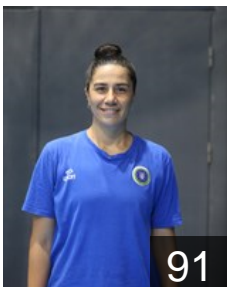

EHF Club Competition – Delegation list

EHF European Cup Women 2024/25

 **TUR** Bursa Büyükşehir BSK - Players

 **TUR**

Ay Babur Fatma

Position: Goalkeeper
Place of birth: Afyonkarahisar
Date of birth: 01.05.1992
Height: 175 cm

91

 **TUR**

Cetin Eda Nur

Position: Centre Back
Place of birth: Eskisehir
Date of birth: 30.05.2000
Height: 172 cm

61

 **TUR**

Cifci Sude

Position: Left Wing
Place of birth: Osmangazi
Date of birth: 10.11.2004
Height: 170 cm