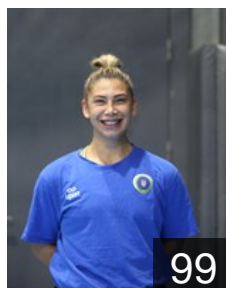

TUR

Demircelen Ceren

Position: Line Player
Place of birth: Ankara
Date of birth: 23.02.1992
Height: 172 cm

99