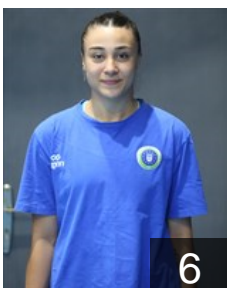

EHF Club Competition – Delegation list

EHF European Cup Women 2024/25

 **TUR** Bursa Büyükşehir BSK - Players

 **TUR**

Ay Babur Fatma

Position: Goalkeeper
Place of birth: Afyonkarahisar
Date of birth: 01.05.1992
Height: 175 cm

91

 **TUR**

Cetin Eda Nur

Position: Centre Back
Place of birth: Eskisehir
Date of birth: 30.05.2000
Height: 172 cm

61

 **TUR**

Cifci Sude

Position: Left Wing
Place of birth: Osmangazi
Date of birth: 10.11.2004
Height: 170 cm

6

 **TUR**

Demircelen Ceren

Position: Line Player
Place of birth: Ankara
Date of birth: 23.02.1992
Height: 172 cm

99

 **TUR**

Gokdemir Emine

Position: Right Wing
Place of birth: Aksaray
Date of birth: 01.02.2003
Height: 168 cm