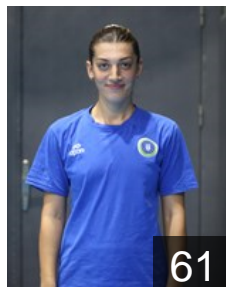

EHF Club Competition – Delegation list

EHF European Cup Women 2024/25

 **TUR** Bursa Büyükşehir BSK - Players

 **TUR**

Ay Babur Fatma

Position: Goalkeeper
Place of birth: Afyonkarahisar
Date of birth: 01.05.1992
Height: 175 cm

91

 **TUR**

Cetin Eda Nur

Position: Centre Back
Place of birth: Eskisehir
Date of birth: 30.05.2000
Height: 172 cm

61

 **TUR**

Cifci Sude

Position: Left Wing
Place of birth: Osmangazi
Date of birth: 10.11.2004
Height: 170 cm