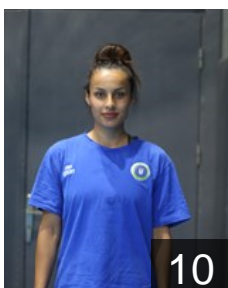

18

 **TUR**

Mihrap Gulsum

Position: Right Wing
Place of birth: Corum
Date of birth: 16.11.1993
Height: 166 cm

13

EHF Club Competition – Delegation list

EHF European Cup Women 2024/25

 **TUR** Bursa Büyükşehir BSK - Players