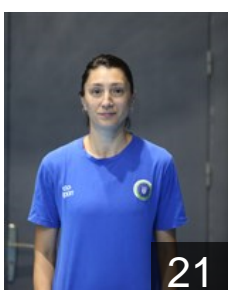

77

 **TUR**

Ulukoz Zeynepnur

Position: Right Wing
Place of birth: Zonguldak
Date of birth: 09.05.2000
Height: 168 cm

67

 **TUR**

Yildiz Ela

Position: Centre Back
Place of birth: Osmangazi
Date of birth: 01.01.2004
Height: 164 cm

11

 **TUR**

Yilmaz Betul

Position: Left Back
Place of birth: Duzce
Date of birth: 31.10.1988
Height: 177 cm

21

TEAM OFFICIALS

 **TUR**

Celikada Gizem