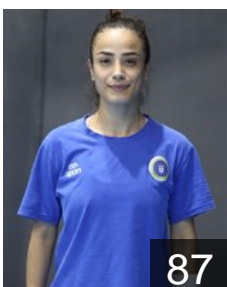

91

 **TUR**

Cetin Eda Nur

Position: Centre Back
Place of birth: Eskisehir
Date of birth: 30.05.2000
Height: 172 cm

61

 **TUR**

Cifci Sude

Position: Left Wing
Place of birth: Osmangazi
Date of birth: 10.11.2004
Height: 170 cm

6

 **TUR**

Demircelen Ceren

Position: Line Player
Place of birth: Ankara
Date of birth: 23.02.1992
Height: 172 cm

99

 **TUR**

Gokdemir Emine

Position: Right Wing
Place of birth: Aksaray
Date of birth: 01.02.2003
Height: 168 cm

87

 **TUR**

Gundogdu Sibel

Position: Line Player
Place of birth: Osmangazi
Date of birth: 11.01.1998
Height: 170 cm

48

 **TUR**

Imamoglu Ocal Sevilay

Position: Goalkeeper
Place of birth: Luleburgaz
Date of birth: 07.10.1984
Height: 176 cm