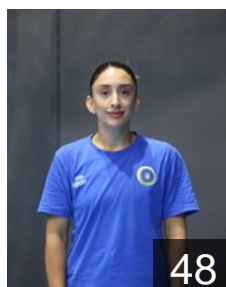

EHF Club Competition – Delegation list

EHF European Cup Women 2024/25

 **TUR** Bursa Büyükşehir BSK - Players

 **TUR**

Ay Babur Fatma

Position: Goalkeeper
Place of birth: Afyonkarahisar
Date of birth: 01.05.1992
Height: 175 cm

91

 **TUR**

Cetin Eda Nur

Position: Centre Back
Place of birth: Eskisehir
Date of birth: 30.05.2000
Height: 172 cm

61

 **TUR**

Cifci Sude

Position: Left Wing
Place of birth: Osmangazi
Date of birth: 10.11.2004
Height: 170 cm

6

 **TUR**

Demircelen Ceren

Position: Line Player
Place of birth: Ankara
Date of birth: 23.02.1992
Height: 172 cm

99

 **TUR**

Gokdemir Emine

Position: Right Wing
Place of birth: Aksaray
Date of birth: 01.02.2003
Height: 168 cm

87

 **TUR**

Gundogdu Sibel

Position: Line Player
Place of birth: Osmangazi
Date of birth: 11.01.1998
Height: 170 cm

48

 **TUR**

Imamoglu Ocal Sevilay

Position: Goalkeeper
Place of birth: Luleburgaz
Date of birth: 07.10.1984
Height: 176 cm